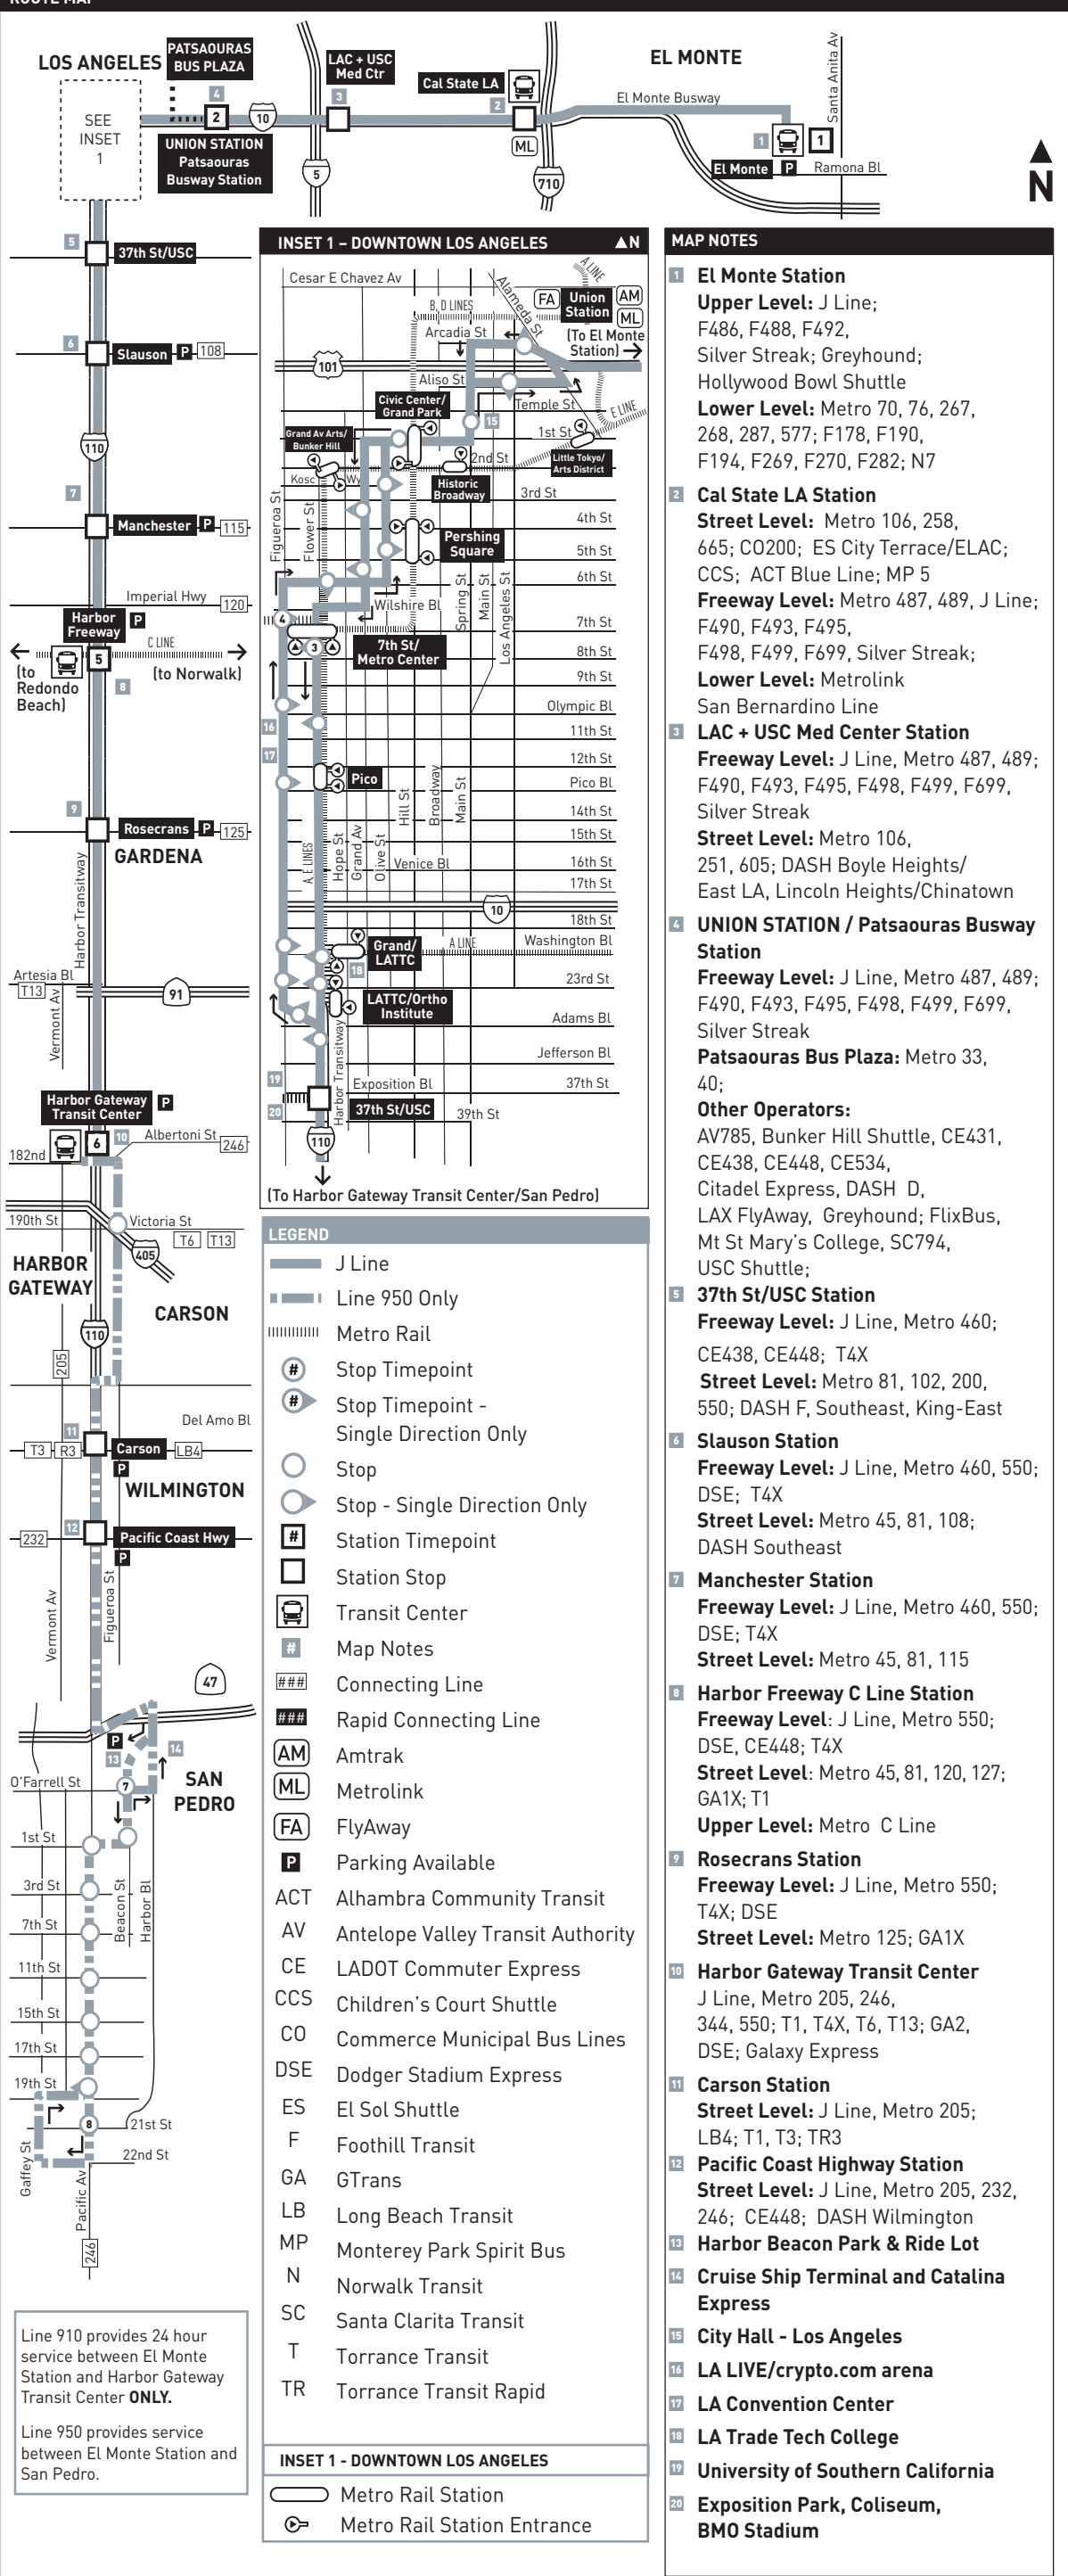

Effective Jun 25 2023

Northbound to El Monte (Approximate Times)

Southbound to San Pedro (Approximate Times)

Table with columns for Route, Station, and Time. It lists departure times for routes 910 and 950 in both directions across 11 stations from San Pedro to El Monte.

ROUTE MAP

Inset 1 - Downtown Los Angeles map and legend. The legend includes symbols for J Line, Line 950 Only, Metro Rail, Stop Timepoint, Station Timepoint, Transit Center, Map Notes, Connecting Line, Rapid Connecting Line, and various transit agency logos.

- MAP NOTES
1 El Monte Station
2 Cal State LA Station
3 LAC + USC Med Center Station
4 UNION STATION / Patsaouras Busway Station
5 37th St/USC Station
6 Slauson Station
7 Manchester Station
8 Harbor Freeway C Line Station
9 Rosecrans Station
10 Harbor Gateway Transit Center
11 Carson Station
12 Pacific Coast Highway Station
13 Harbor Beacon Park & Ride Lot
14 Cruise Ship Terminal and Catalina Express
15 City Hall - Los Angeles
16 LA LIVE/crypto.com arena
17 LA Convention Center
18 LA Trade Tech College
19 University of Southern California
20 Exposition Park, Coliseum, BMO Stadium