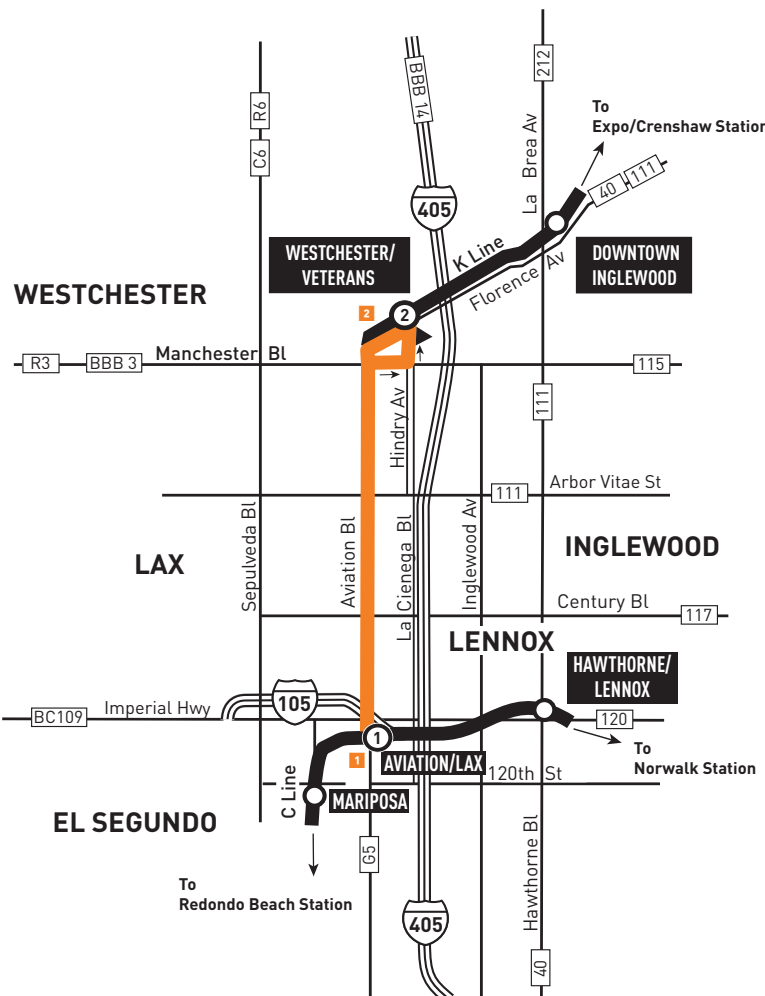

Meet Metro Micro.

Metro's on-demand rideshare service is safe and affordable for local trips. Find your zone and download the app at metro.net/micro or call 323.466.3876.

ROUTE MAP

To LAX Passenger Terminals:
 K Line to Westchester/Veterans Station, transfer to free Metro C & K Line Link 857 bus shuttle to Aviation/LAX Station, then take free LAX 'M' Metro Connector to all airline passenger terminals.
 Line C & K Line Link 857 runs express between Westchester/Veterans Station and Aviation/LAX Station. No intermediate Stops.

LEGEND

- C & K Line Link 857
- Metro Rail C, K Lines
- Timepoint & Stations
- Metro Rail Stations
- Link 857 Stop

BBB Big Blue Bus
 BC Beach Cities Transit
 C Culver CityBus
 CE LADOT Commuter Express
 G GTrans
 R Rapid