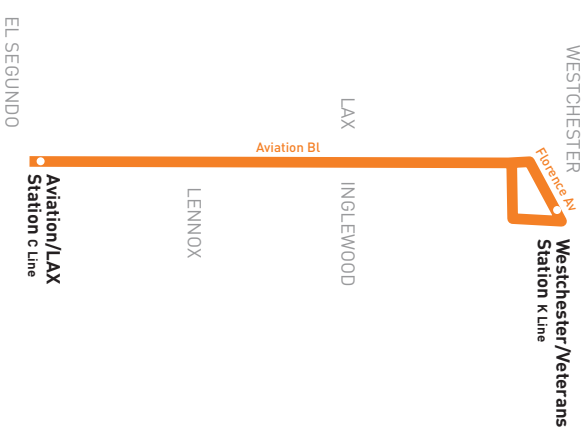

Saturday, Sunday and Holiday Schedules

Saturday, Sunday and Holiday Schedule in effect on New Year's Day, Memorial Day, Independence Day, Labor Day, Thanksgiving Day and Christmas Day.

Horarios de sábado, domingo y días feriados

Horarios de sábado, domingo y días feriados en efecto para año nuevo, día conmemorativo, cuatro de julio, día del trabajo, día de acción de gracias, y Navidad.

metrolink
323.GO.METRO
Wheelchair Hotline
800.621.7828

511
Travel Info
California Relay Service
711

Effective Dec 10 2023

C & K Line Link 857

Free Shuttle

Metro Local

Northbound to Westchester/Veterans Station
Southbound to Aviation/LAX Station

M
Metro

Subject to change without notice
Sujeto a cambios sin previo aviso

N