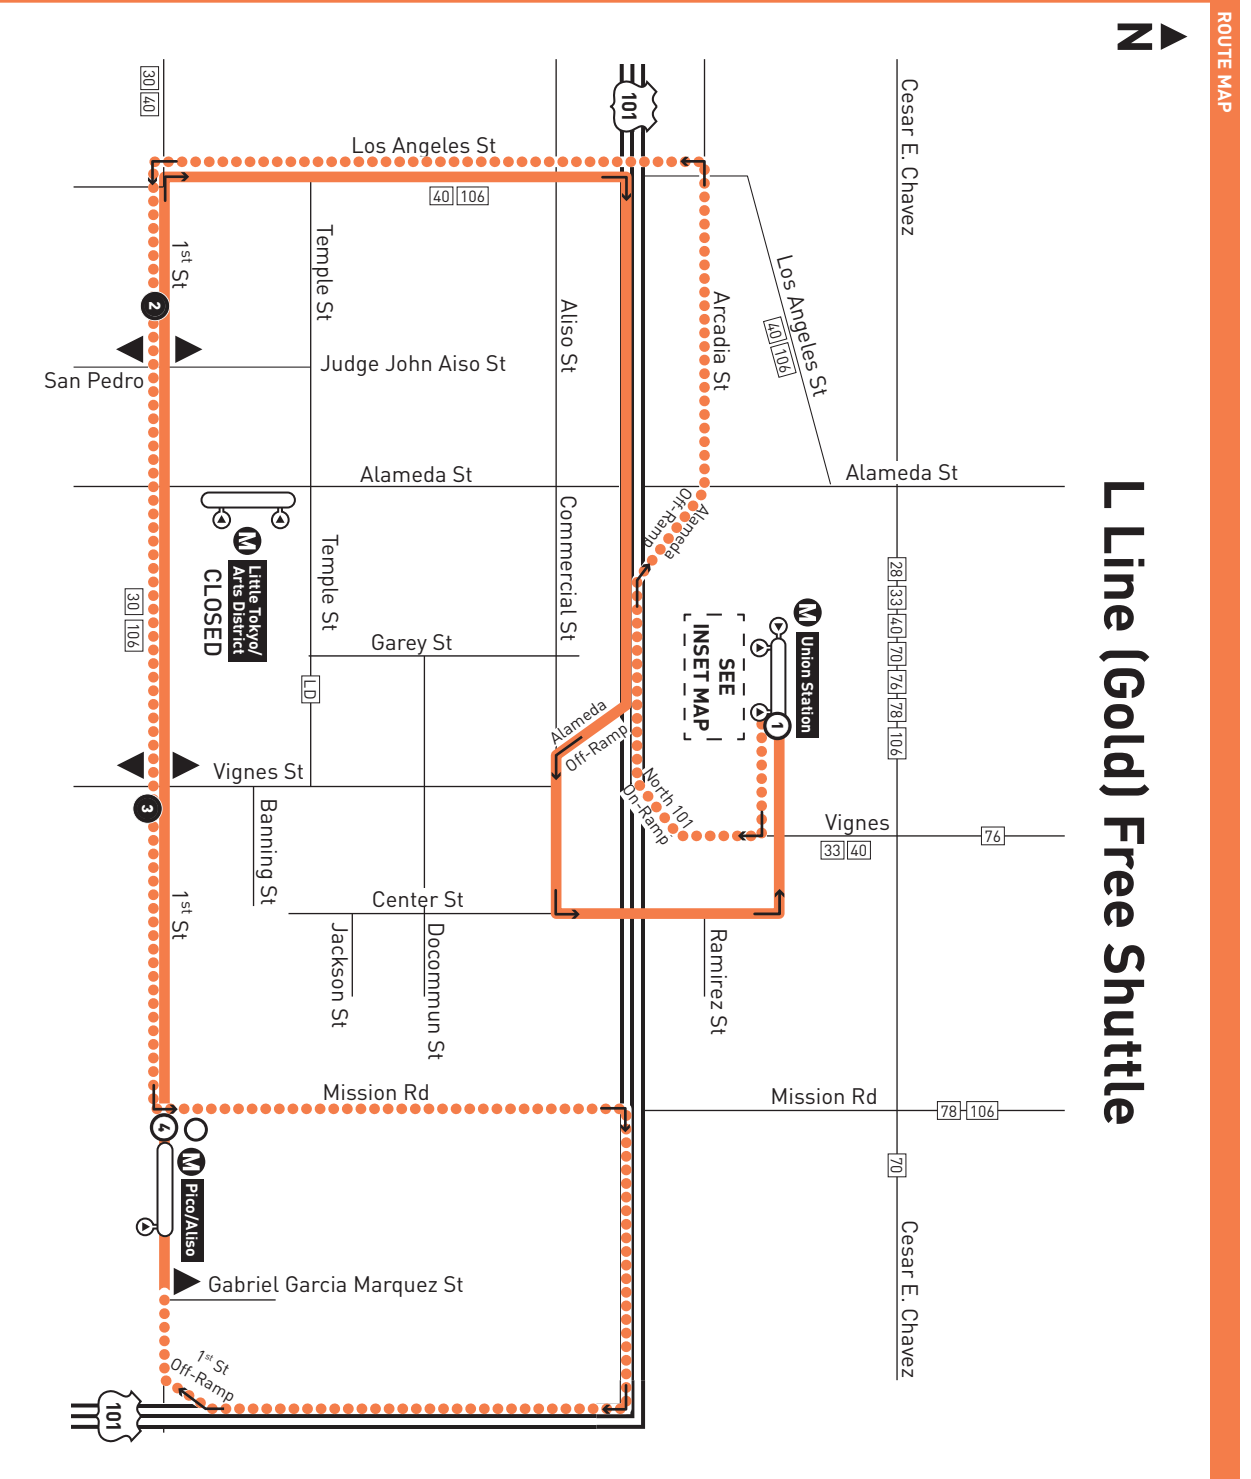

L Line (Gold) Free Shuttle

ROUTE MAP

LEGEND

- Eastbound Route (Union Station to Pico/Aliso Station via Little Tokyo)
- Westbound Route (Pico/Aliso Station to Union Station via Little Tokyo)
- M Metro Station
- ▲ Shuttle Stop
- Discharge Only Stop