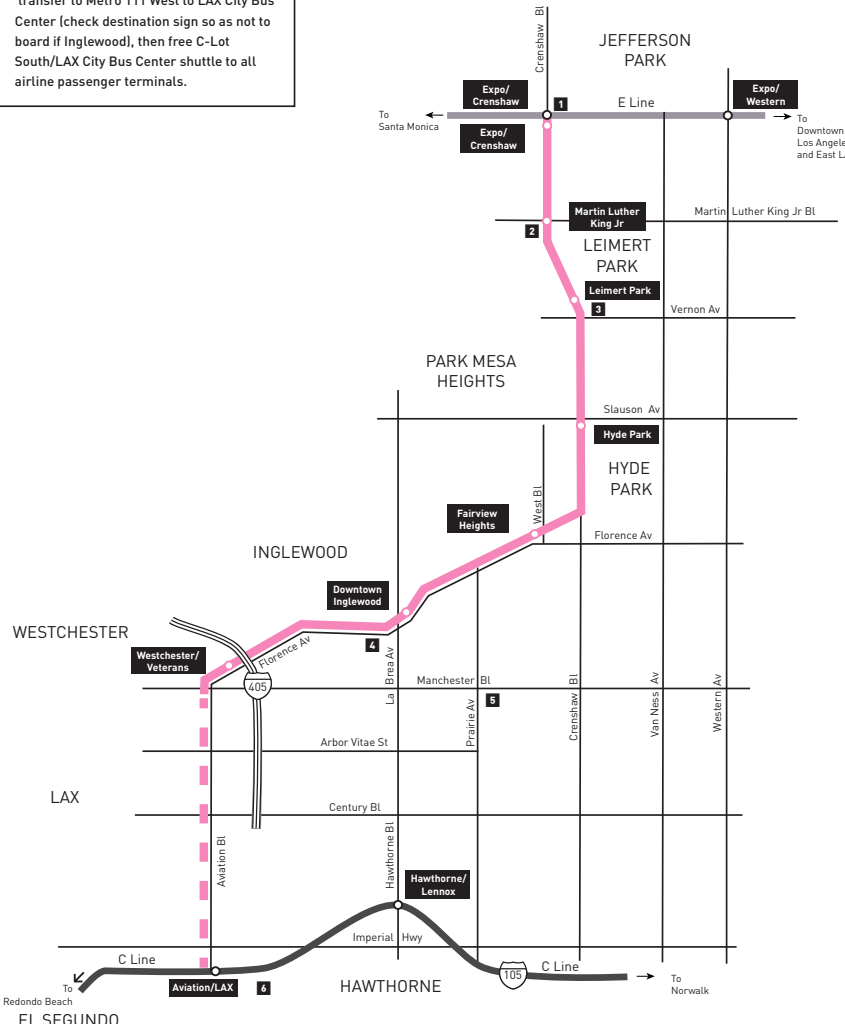

ROUTE MAP

1. **To LAX Passenger Terminals**
1. K Line to Westchester/Veterans Station, transfer to free Metro C & K Line Link bus shuttle to Aviation/LAX Station, then take free LAX 'M' Metro Connector to all airline passenger terminals.
  2. K Line to Downtown Inglewood Station, transfer to Metro 111 West to LAX City Bus Center (check destination sign so as not to board if Inglewood), then free C-Lot South/LAX City Bus Center shuttle to all airline passenger terminals.