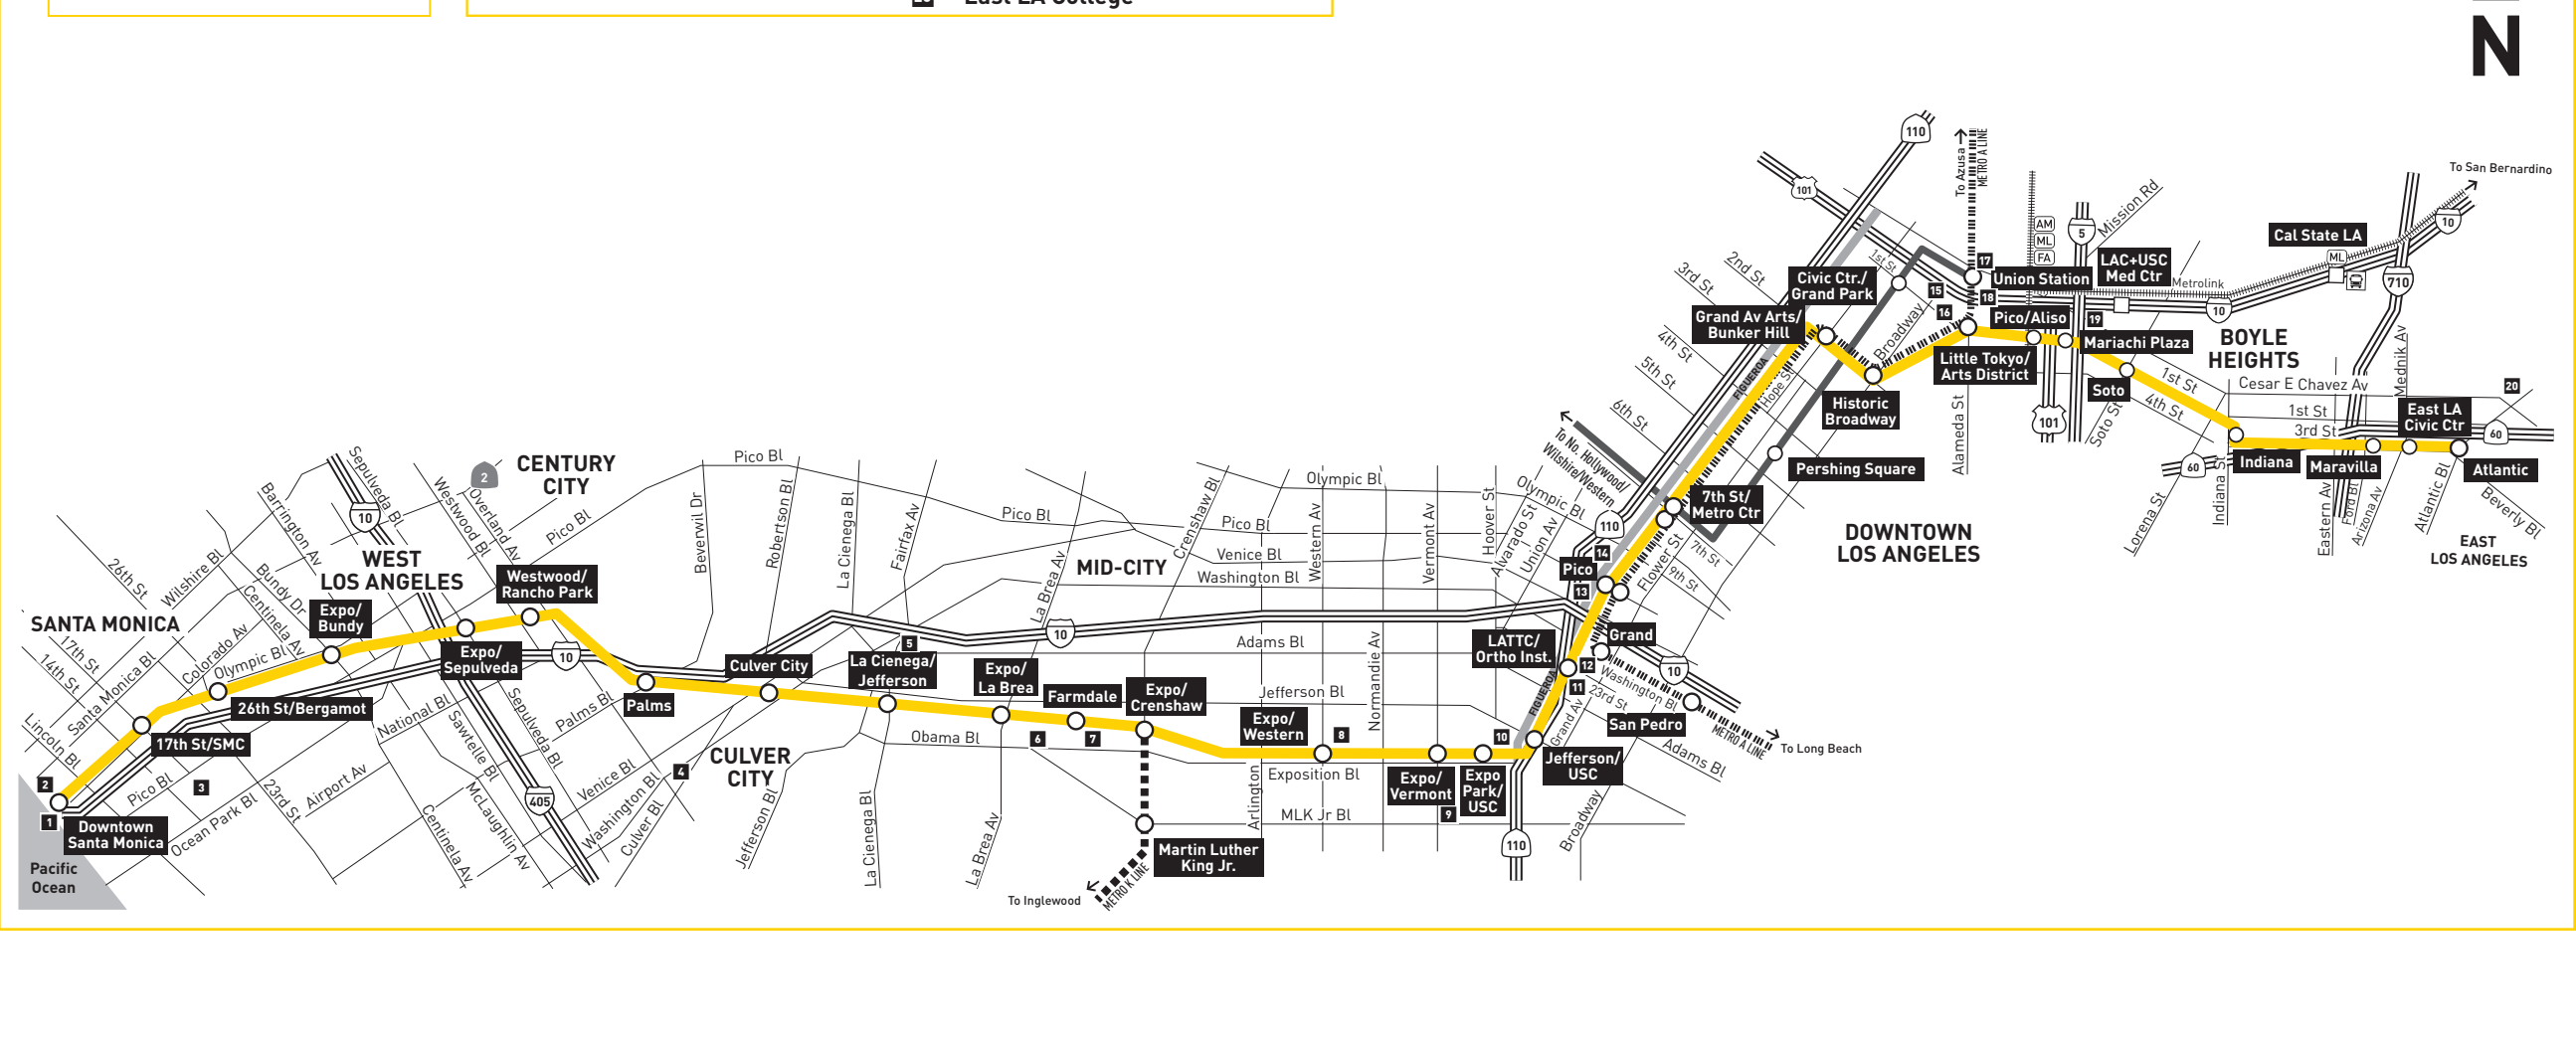

Connect to Metro Security 24/7.

Call: 888.950.7233
Text: 213.788.2777
App: LA Metro Transit Watch
Call 911 for emergencies.

Effective Dec 10 2023

Saturday, Sunday and Holidays

Effective Dec 10 2023

E Line

Eastbound to East Los Angeles En dirección este hacia a Este de Los Angeles (Approximate Times / Tiempos Aproximados)

Table with 20 columns representing stations from Santa Monica to East Los Angeles and 100 rows of departure times.

Saturday, Sunday and Holidays

E Line

Westbound to Santa Monica En dirección oeste a Santa Mónica (Approximate Times / Tiempos Aproximados)

Table with 20 columns representing stations from East Los Angeles to Santa Monica and 100 rows of departure times.

ROUTE MAP

LEGEND: Metro E Line, Metro A Line, Metro B & D Lines, Metro J Line, Metro K Line, Metro Rail Stations, Busway Station, Map Note, Freeway, Amtrak, Metrolink, FlyAway.

MAP NOTES

- 1 Santa Monica Pier & Esplanade, 2 Third Street Promenade, 3 Santa Monica College, 4 Downtown Culver City/Sony Studios, 5 Washington/Fairfax Transit Hub, 6 Rancho Cienega Sports Complex, 7 Dorsey High School, 8 Foshay Learning Center, 9 LA Memorial Coliseum, California Science Center, Natural History Museum, BMO Stadium, 10 Galen Center/USC, 11 Orthopaedic Hospital, 12 LA Trade Tech College, 13 LA Convention Center, 14 Crypto.com Arena/L.A. LIVE, 15 LA Civic Center/Grand Park, 16 MOCCA at Geffen/Japanese American National Museum, 17 Olvera St, 18 Patsaouras Transit Plaza/Union Station, 19 White Memorial Medical Center, 20 East LA College.