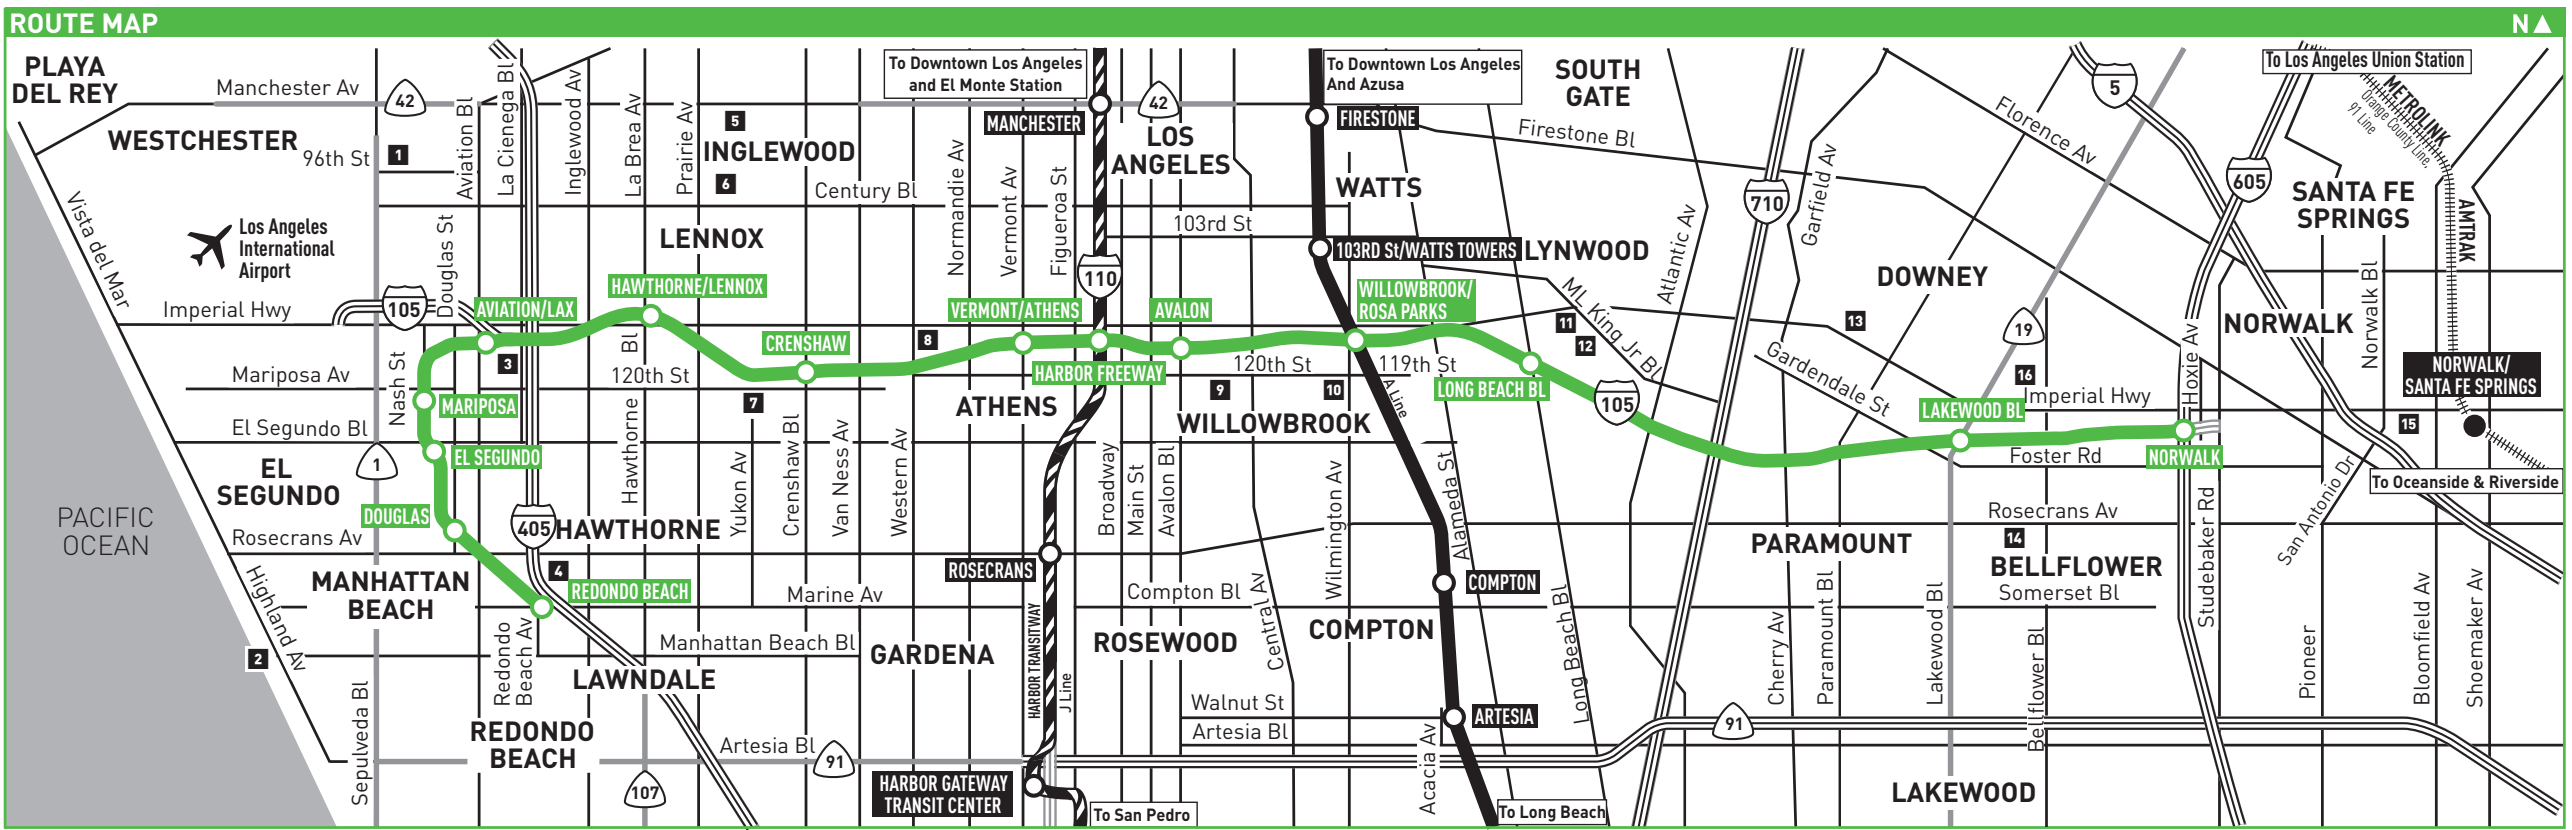

Saturday, Sunday & Holidays

Effective Dec 10 2023

C Line

Eastbound (Approximate Times)

Table showing Eastbound C Line bus schedule with columns for stations from Redondo Beach to Norwalk and corresponding arrival/departure times.

- LEGEND: C Line & Stations, A Line & Stations, Harbor Transitway/J Line & Stations, Metrolink Line & Station, Map note (see inset), Freeway, Santa Monica Big Blue Bus, Beach City Transit, Commuter Express, Culver CityBus, Downey Link, Dodger Stadium Express, GTrans (Gardena), LADOT DASH, Long Beach Transit, Norwalk Transit, Rapid, Torrance Transit.

- MAP NOTES: 1 LAX City Bus Center, 2 Manhattan Beach Pier, 3 Airport Courthouse, 4 Lawndale High School, 5 The Forum / SoFi Stadium, 6 Hollywood Park Casino, 7 Hawthorne Municipal Airport, 8 LA Southwest College, 9 Ervin Magic Johnson Recreation Area, 10 Martin Luther King, Jr. - Community Hospital, 11 St. Francis Medical Center, 12 Lynwood Park, 13 Rancho Los Amigos National Rehab Ctr, 14 Kaiser Permanente Bellflower Medical Offices, 15 LA County Hall of Records, 16 Kaiser Permanente Med Ctr (Downey).

- CONNECTIONS: Redondo Beach (Metro, BCT, etc.), Douglas (Metro, BCT), El Segundo (Metro, BCT), Mariposa (Metro), Aviation/LAX (Metro, LAX Shuttle), Willowbrook/Rosa Parks (Metro, LAX Shuttle), Hawthorne/Lennox (Metro, BCT), Crenshaw (Metro), Long Beach BL (Metro), Lakewood BL (Metro), Norwalk (Metro), Vermont/Athens (Metro), Harbor Freeway (Metro), Avalon (Metro), Willowbrook/Rosa Parks (Metro), Long Beach BL (Metro), Lakewood BL (Metro), Norwalk (Metro).