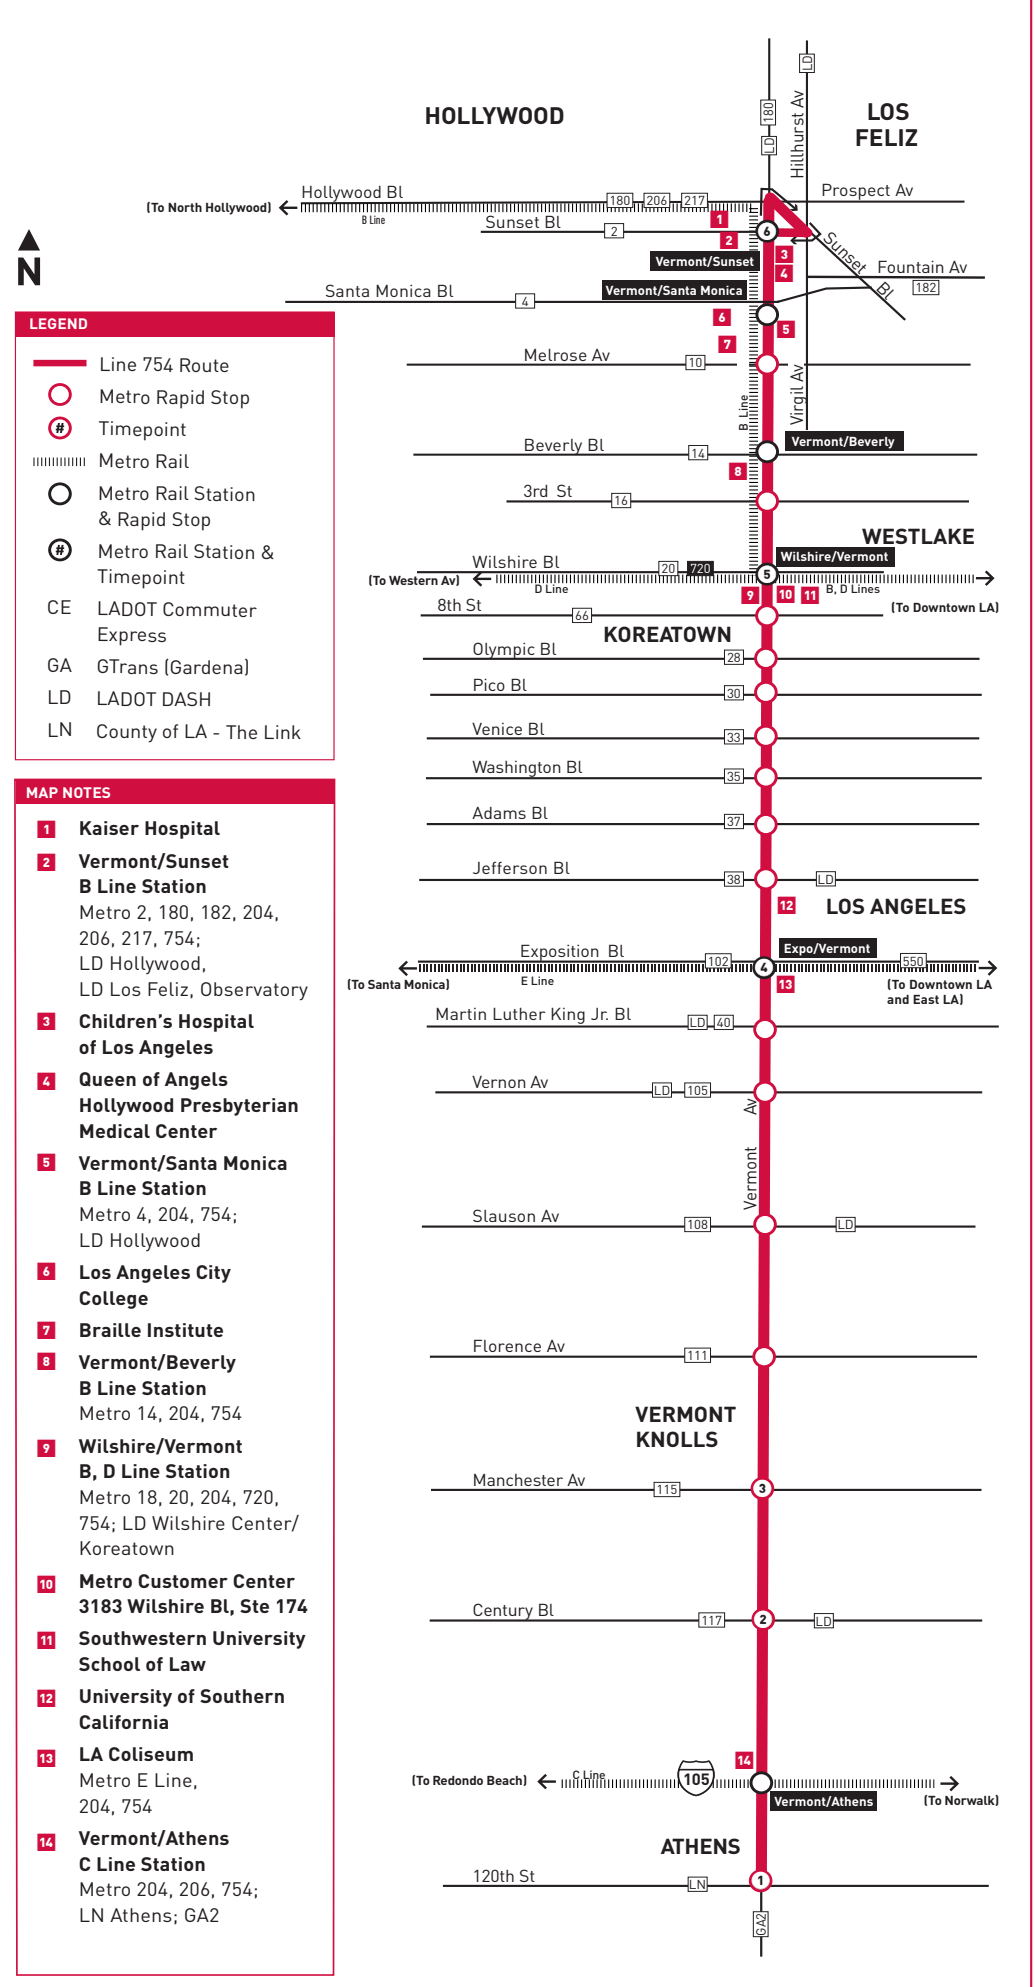

ROUTE MAP

LEGEND

- Line 754 Route
- Metro Rapid Stop
- Timepoint
- Metro Rail
- Metro Rail Station & Rapid Stop
- Metro Rail Station & Timepoint
- LADOT Commuter Express
- GTrans (Gardena)
- LADOT DASH
- County of LA - The Link

MAP NOTES

- Kaiser Hospital**
- Vermont/Sunset B Line Station**
Metro 2, 180, 182, 204, 206, 217, 754; LD Hollywood, LD Los Feliz, Observatory
- Children's Hospital of Los Angeles**
- Queen of Angels Hollywood Presbyterian Medical Center**
- Vermont/Santa Monica B Line Station**
Metro 4, 204, 754; LD Hollywood
- Los Angeles City College**
- Braille Institute**
- Vermont/Beverly B Line Station**
Metro 14, 204, 754
- Wilshire/Vermont B, D Line Station**
Metro 18, 20, 204, 720, 754; LD Wilshire Center/Koreatown
- Metro Customer Center 3183 Wilshire Bl, Ste 174**
- Southwestern University School of Law**
- University of Southern California**
- LA Coliseum**
Metro E Line, 204, 754
- Vermont/Athens C Line Station**
Metro 204, 206, 754; LN Athens; GA2