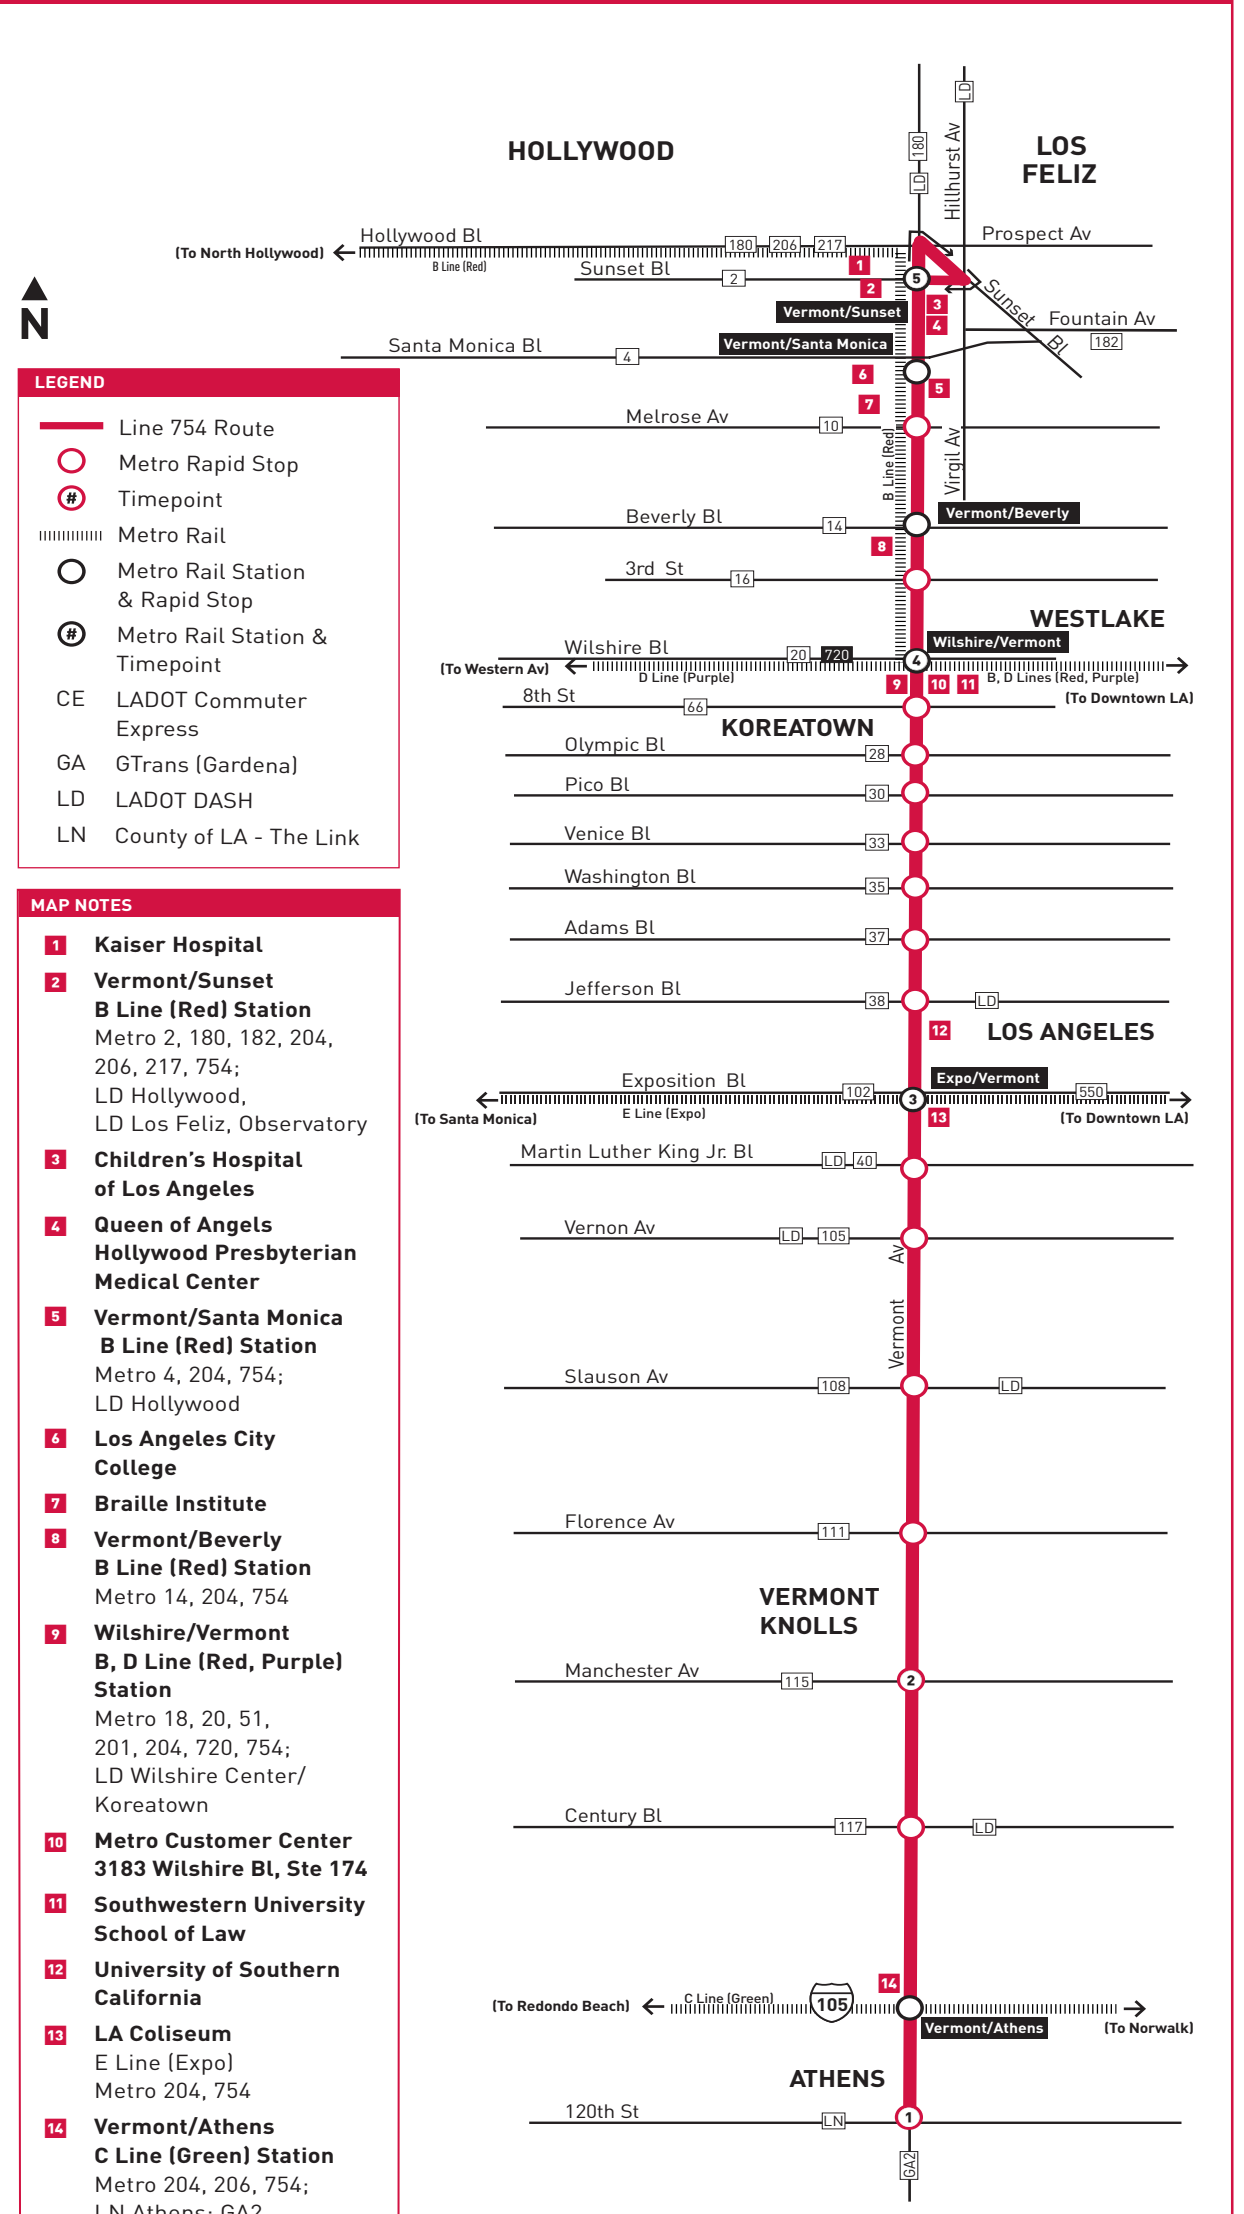

ROUTE MAP

- LEGEND**
- Line 754 Route
 - Metro Rapid Stop
 - Timepoint
 - Metro Rail
 - Metro Rail Station & Rapid Stop
 - Metro Rail Station & Timepoint
 - LADOT Commuter Express
 - GTrans (Gardena)
 - LADOT DASH
 - County of LA - The Link

- MAP NOTES**
- 1 Kaiser Hospital**
 - 2 Vermont/Sunset B Line (Red) Station**
Metro 2, 180, 182, 204, 206, 217, 754;
LD Hollywood, LD Los Feliz, Observatory
 - 3 Children's Hospital of Los Angeles**
 - 4 Queen of Angels Hollywood Presbyterian Medical Center**
 - 5 Vermont/Santa Monica B Line (Red) Station**
Metro 4, 204, 754;
LD Hollywood
 - 6 Los Angeles City College**
 - 7 Braille Institute**
 - 8 Vermont/Beverly B Line (Red) Station**
Metro 14, 204, 754
 - 9 Wilshire/Vermont B, D Line (Red, Purple) Station**
Metro 18, 20, 51, 201, 204, 720, 754;
LD Wilshire Center/
Koreatown
 - 10 Metro Customer Center 3183 Wilshire Bl, Ste 174**
 - 11 Southwestern University School of Law**
 - 12 University of Southern California**
 - 13 LA Coliseum E Line (Expo)**
Metro 204, 754
 - 14 Vermont/Athens C Line (Green) Station**
Metro 204, 206, 754;
LN Athens; GA2