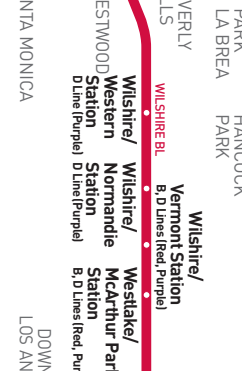

Eastbound Al Este (Approximate Times)

Westbound Al Oeste (Approximate Times / Tiempos Aproximados)

Table with columns for stations (Santa Monica, Westwood, Los Angeles) and rows for departure times for various Metro Rapid routes.

Saturday, Sunday & Holiday Schedules

Saturday, Sunday & Holiday schedule in effect on New Year's Day, Memorial Day, Independence Day, Labor Day, Thanksgiving Day and Christmas Day.

Horarios de sábado, domingo y días feriados

Horarios de sábado, domingo y días feriados en vigor para New Year's Day, Memorial Day, Independence Day, Labor Day, Thanksgiving Day y Christmas Day.

Special Notes

Due to Metro D Line (Purple) Extension construction, the stop at Wilshire and Westwood has been temporarily closed. Please use Wilshire and Glendon as alternative stop for Westwood BL.

Avisos especiales

Debido a construcción de la extensión de Metro D Line (Púrpura) la parada de autobús en Wilshire y Westwood ha sido temporalmente cerrada. Puede usar Wilshire y Glendon Ave. como una alternativa.

Subject to change without notice. Sujeto a cambios sin previo aviso.

metro.net 323.GG METRO
Wheelchair Hotline 800.621.7828
California Relay Service 711

Effective Jun 26 2022
Metro Rapid
Eastbound to Downtown LA
Westbound to Santa Monica
via Wilshire BL
720