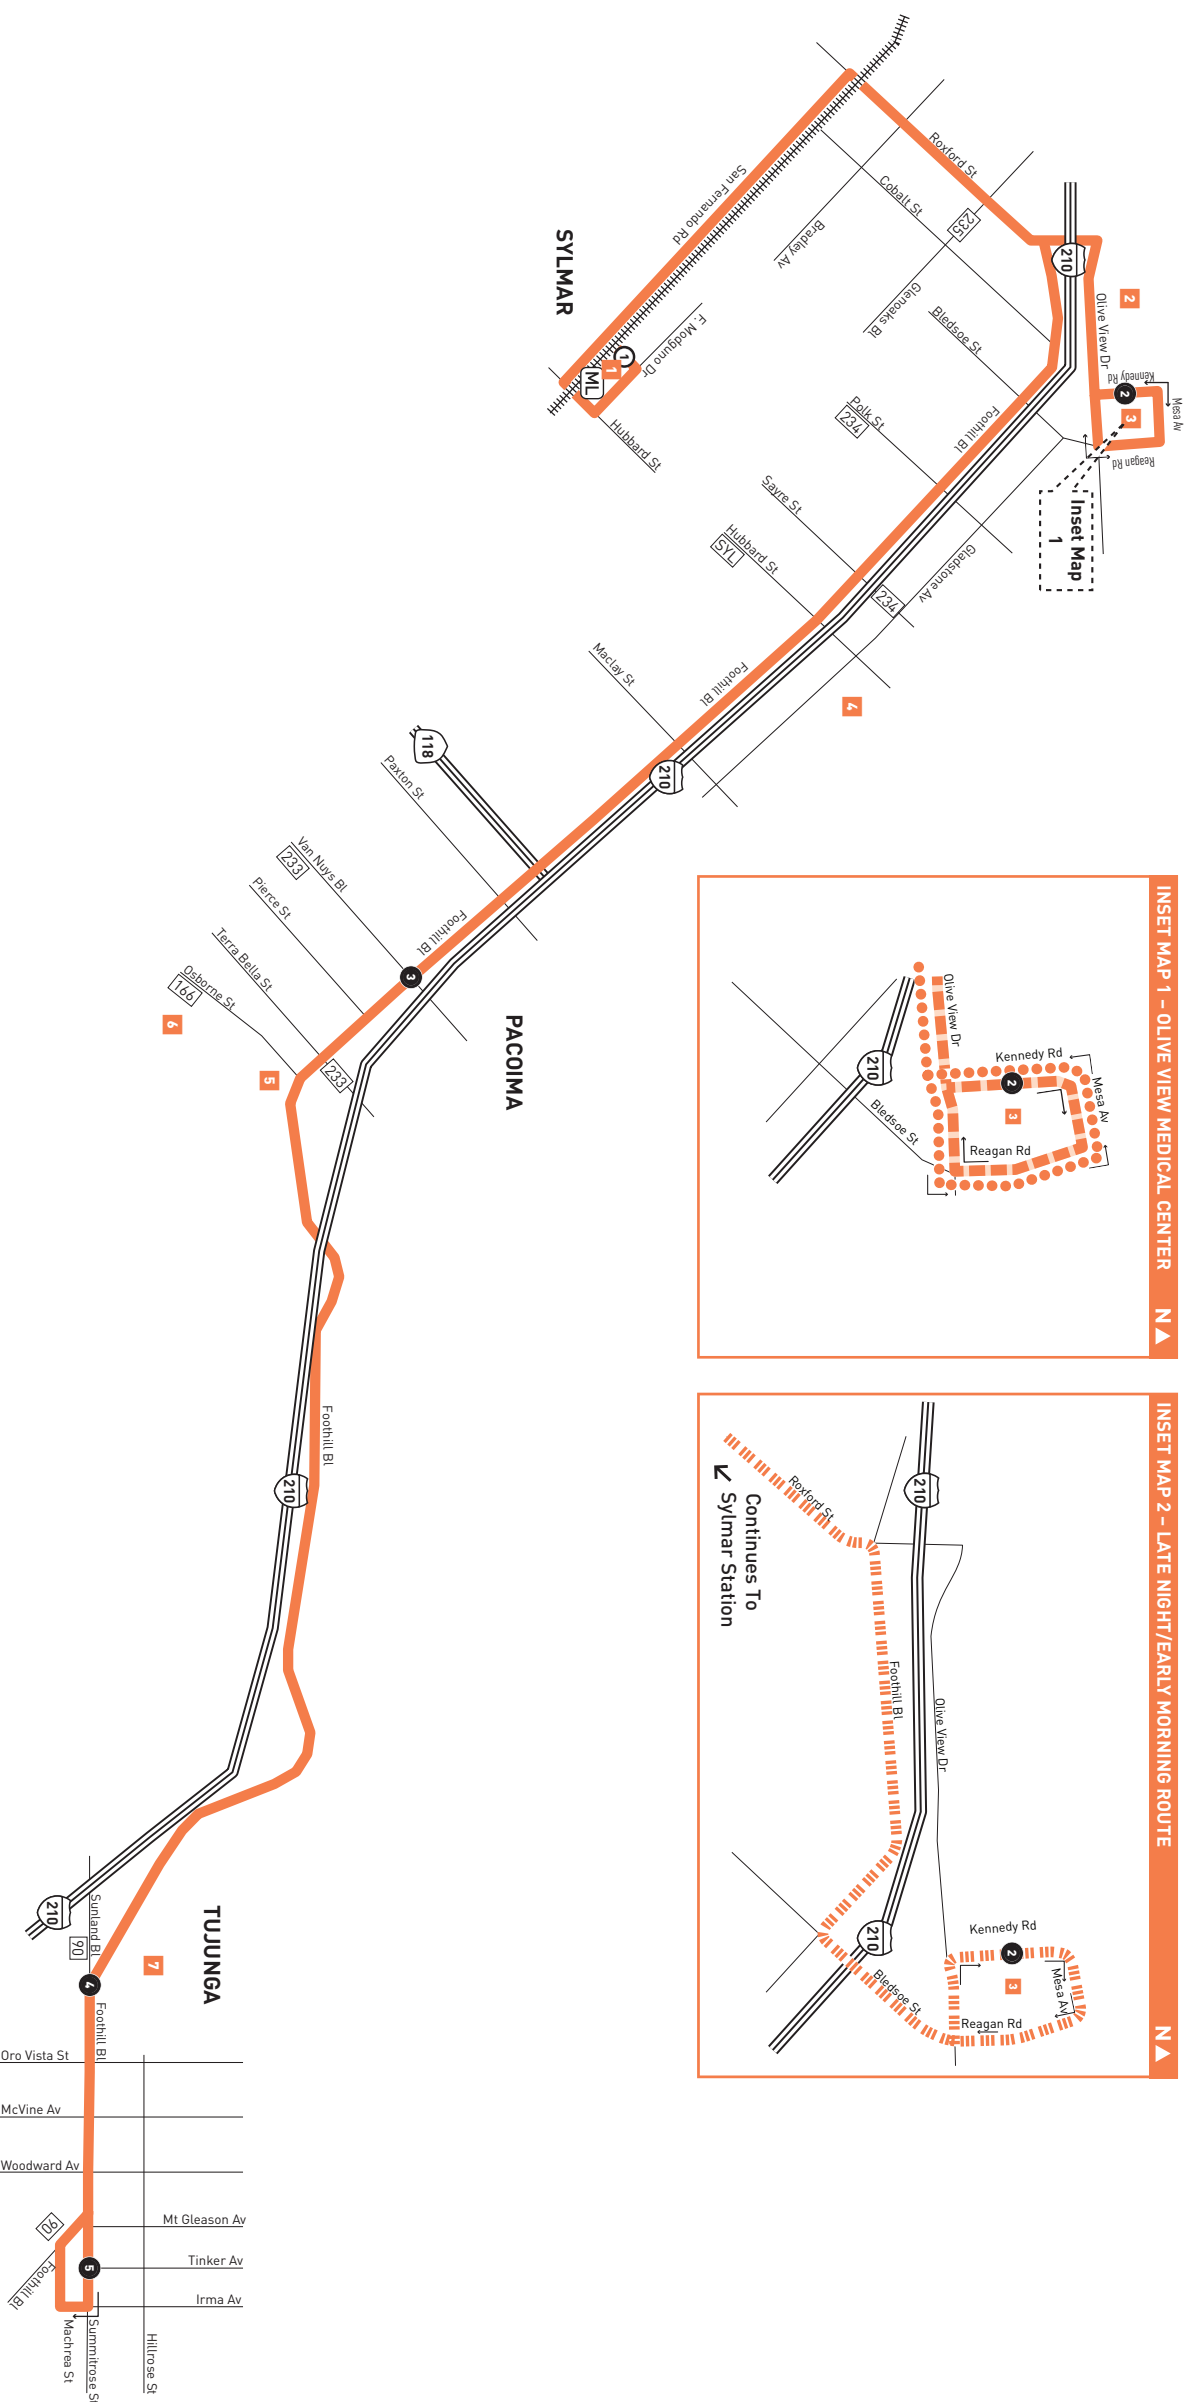

Westbound *Al Oeste* (Approximate Times / Tiempos Aproximados)

TUJUNGA	PACOIMA	SYLMAR	TUJUNGA	PACOIMA	SYLMAR
5	4	3	2	1	
Summitrose & Tinker	Foothill & Sunland	Foothill & Van Nuys	Olive View Medical Center	Sylmar Metrolink Station	
5:23A	5:28A	5:38A	5:53A	6:08A	
6:10	6:15	6:26	6:43	6:58	
6:54	6:59	7:11	7:29	7:45	
7:45	7:50	8:02	8:20	8:36	
8:36	8:41	8:53	9:11	9:27	
9:28	9:33	9:44	10:02	10:18	
10:18	10:23	10:34	10:52	11:08	
11:07	11:12	11:23	11:41	11:58	
11:56	12:01P	12:13P	12:31P	12:48P	
12:45P	12:50	1:02	1:21	1:38	
1:35	1:40	1:52	2:11	2:28	
2:24	2:29	2:41	3:00	3:18	
3:13	3:18	3:31	3:51	4:09	
4:04	4:09	4:22	4:42	5:00	
4:55	5:00	5:13	5:33	5:51	
5:49	5:54	6:06	6:25	6:42	
6:44	6:49	7:01	7:18	7:34	
7:39	7:44	7:56	8:12	8:28	
8:41	8:46	8:56	9:11	9:25	
9:28	9:33	9:43	9:58	10:12	
10:29	10:34	10:43	10:58	11:12	
—	—	—	A11:25	B11:37	
—	—	—	A12:25A	B12:37A	
—	—	—	A1:25	B1:37	
—	—	—	A2:25	B2:37	
—	—	—	A3:25	B3:37	

690

Effective Jun 26 2022

LEGEND

- Route of Line 690
- Local Stop Timepoint
- # Rail Station & Timepoint
- Metrolink
- Metrolink Station
- ML LADOT Sylmar DASH

INSET MAP 1 LEGEND

- Route of Line 690 Westbound to Sylmar
- Route of Line 690 Eastbound To Sunland

INSET MAP 2 LEGEND

- Late Night/Early Morning Route

MAP NOTES

- 1 Sylmar Station**
Metro 92, 224, 230, 234, 235, 236, 294, 690, 761; CE574; LADOT Sylmar DASH; Metrolink Antelope Valley Line
- 2 Olive View Mental Health Center**
Antelope Valley Line
- 3 Olive View Medical Center**
- 4 Los Angeles Mission College**
- 5 Discovery Cube**
- 6 Hansen Dam Park**
- 7 Sunland Park Center**