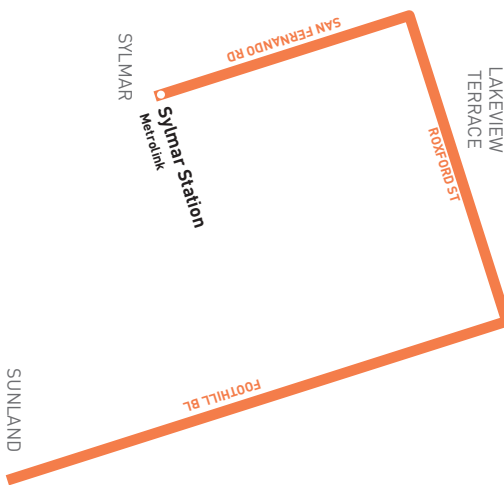

Saturday, Sunday and Holiday Schedules

Saturday, Sunday and Holiday Schedule in effect on New Year's Day, Memorial Day, Independence Day, Labor Day, Thanksgiving Day and Christmas Day.

Horarios de sábado, domingo y días feriados

Horarios de sábado, domingo, y días feriados en vigor para New Year's Day, Memorial Day, Independence Day, Labor Day, Thanksgiving Day y Christmas Day.

Special Notes

- **A** Trip uses late night/early morning route, Line 224. See Inset Map #1.
- **B** Trip continues via Line 224 to Santa Monica/Highland. See Line 224 timetable for more information.

Avisos especiales

- **A** El viaje utiliza la ruta nocturna / temprano en la mañana, Línea 224. Consulte el mapa recuadro #1.
- **B** El viaje continúa por la línea 224 hasta Santa Monica / Highland. Consulte el horario de la Línea 224 para obtener más información.

Metro

metro.net
323 GO METRO
Wheelchair Hotline
800.421.7828
STL
511
California Relay Service
711

Metro Local
Eastbound to Sunland
Westbound to Sylmar
via Foothill Bl, Roxford St, San Fernando Rd

690

Effective Jun 26 2022