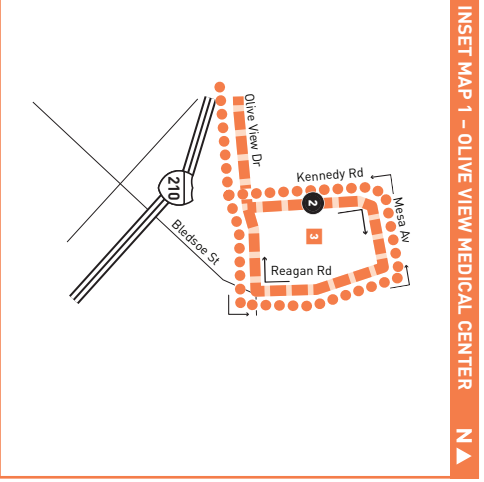

690

Effective Jun 26 2022

LEGEND

- Route of Line 690
- Local Stop Timepoint
- # Rail Station & Timepoint
- Metrolink
- Metrolink Station
- ML LADOT Sylmar DASH

INSET MAP 1 LEGEND

- Route of Line 690 Westbound to Sylmar
- Route of Line 690 Eastbound To Sunland

INSET MAP 2 LEGEND

- Late Night/Early Morning Route

MAP NOTES

- 1 Sylmar Station**
Metro 92, 224, 230, 234, 235, 236, 294, 690, 761; CE574; LADOT Sylmar DASH; Metrolink Antelope Valley Line
- 2 Olive View Mental Health Center**
Antelope Valley Line
- 3 Olive View Medical Center**
- 4 Los Angeles Mission College**
- 5 Discovery Cube**
- 6 Hansen Dam Park**
- 7 Sunland Park Center**