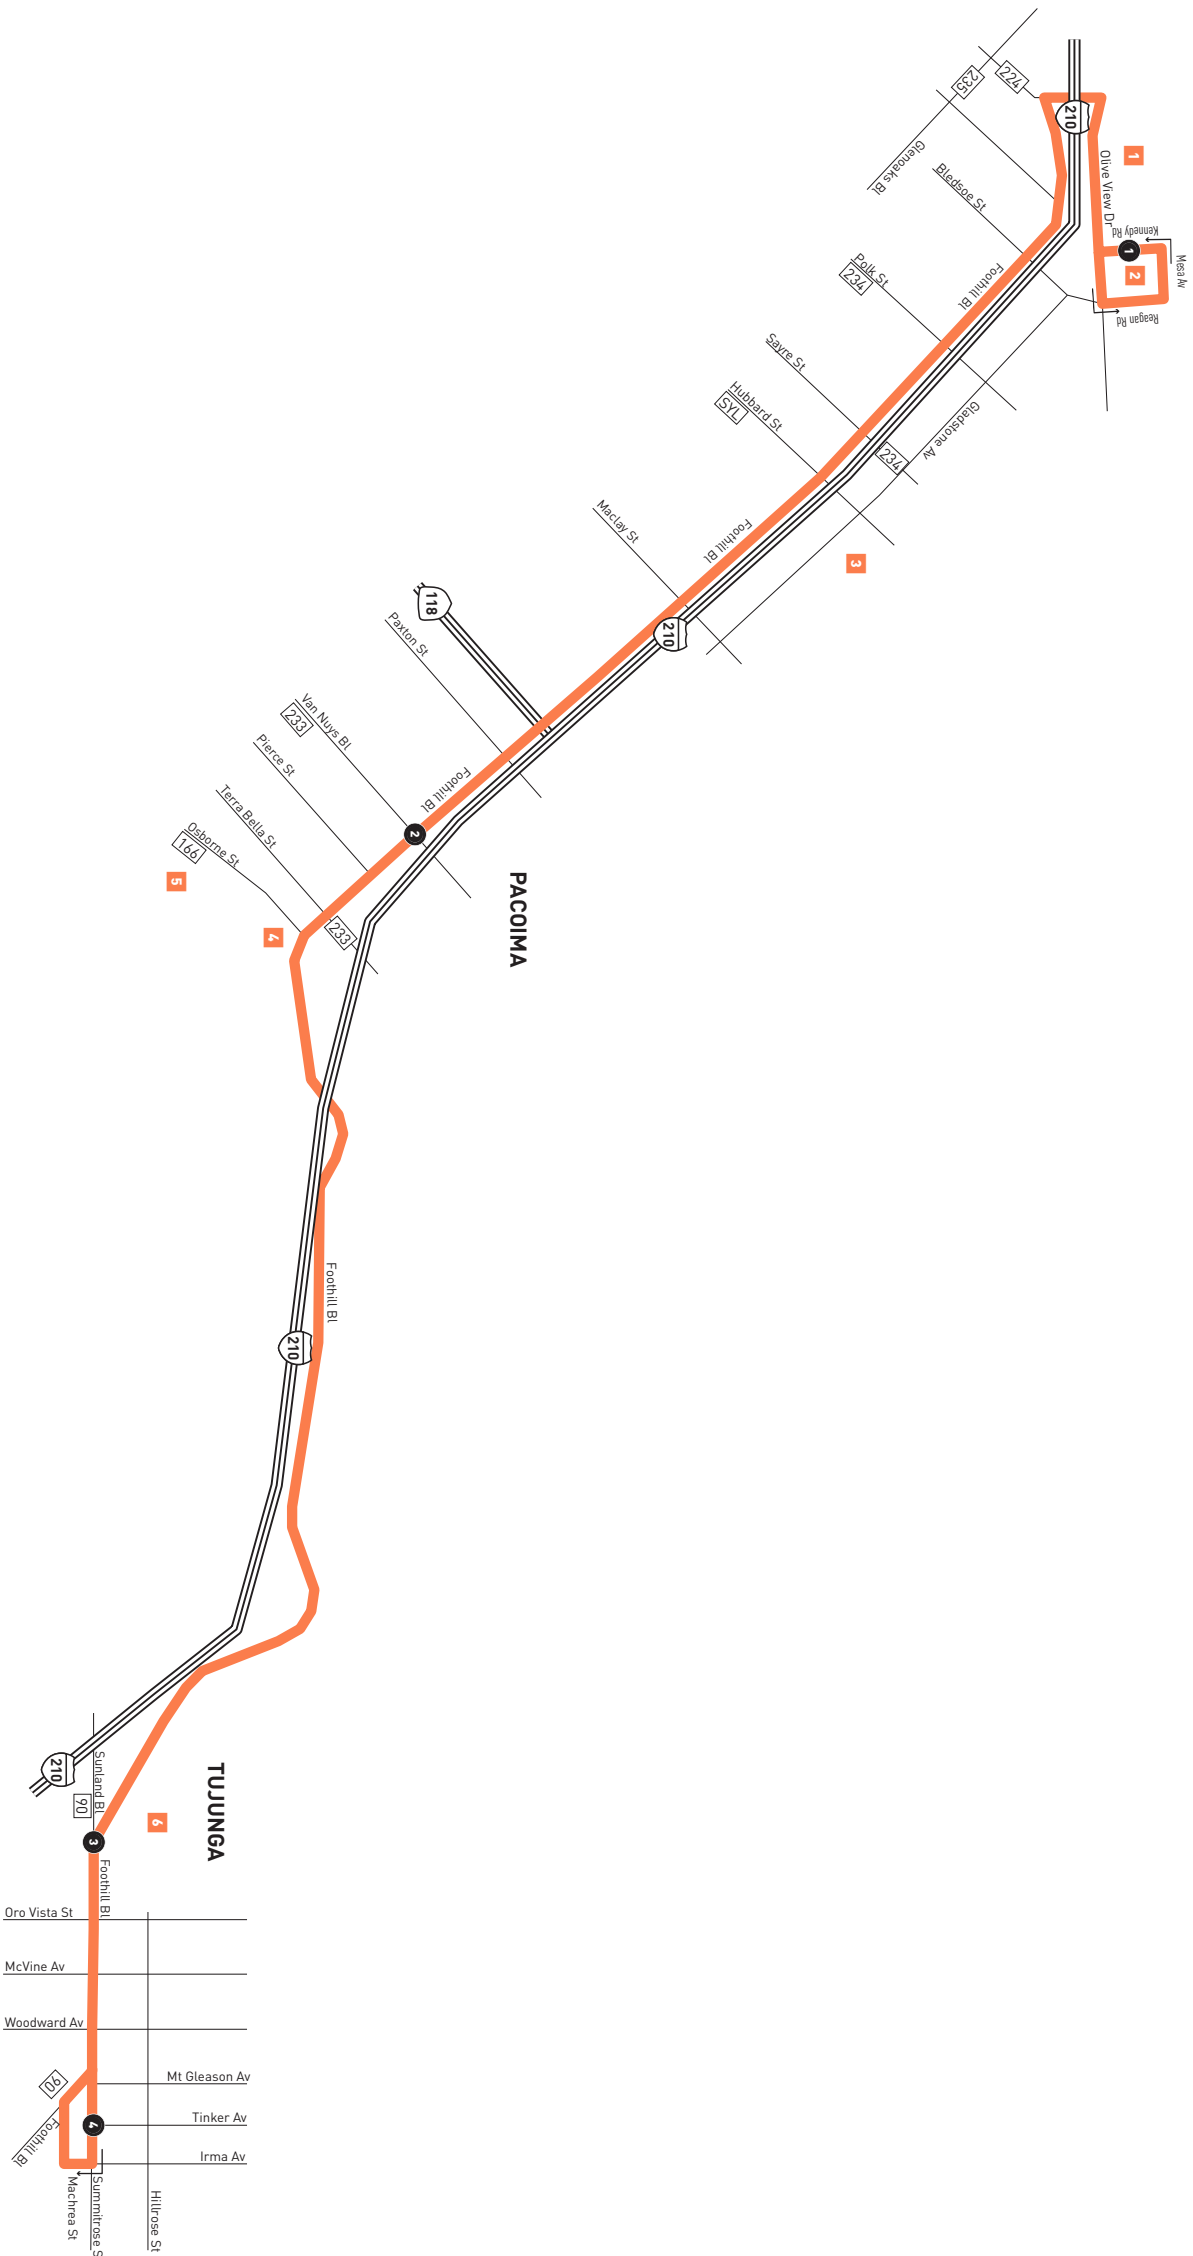

Westbound Al Oeste (Approximate Times / Tiempos Aproximados)

TUJUNGA	PACOIMA	SYLMAR	
4	3	2	1
Summitrose & Tinker	Foothill & Sunland	Foothill & Van Nuys	Olive View Medical Center
5:16A	5:21A	5:32A	5:47A
5:46	5:51	6:02	6:17
6:16	6:21	6:32	6:48
6:45	6:50	7:02	7:19
7:14	7:19	7:32	7:49
7:44	7:49	8:02	8:19
8:14	8:19	8:32	8:49
8:44	8:49	9:02	9:19
9:15	9:20	9:33	9:50
9:45	9:50	10:03	10:20
10:15	10:20	10:33	10:50
10:45	10:50	11:03	11:20
11:15	11:20	11:33	11:50
11:44	11:49	12:02P	12:19P
12:14P	12:19P	12:32	12:49
12:44	12:49	1:02	1:19
1:14	1:19	1:32	1:49
1:44	1:49	2:02	2:19
2:14	2:19	2:32	2:49
2:44	2:49	3:02	3:20
3:14	3:19	3:32	3:50
3:44	3:49	4:02	4:20
4:14	4:19	4:32	4:50
4:44	4:49	5:02	5:20
5:14	5:19	5:32	5:49
5:44	5:49	6:02	6:19
6:14	6:19	6:32	6:49
6:44	6:49	7:02	7:19
7:14	7:19	7:32	7:49
7:44	7:49	8:02	8:18
8:15	8:20	8:32	8:48
8:45	8:50	9:02	9:17
9:20	9:25	9:36	9:51
10:20	10:25	10:36	10:51

Westbound Al Oeste (Approximate Times / Tiempos Aproximados)

TUJUNGA	PACOIMA	SYLMAR	
4	3	2	1
Summitrose & Tinker	Foothill & Sunland	Foothill & Van Nuys	Olive View Medical Center
5:16A	5:21A	5:32A	5:47A
5:58	6:03	6:14	6:29
6:39	6:44	6:56	7:13
7:18	7:23	7:36	7:53
7:58	8:03	8:16	8:33
8:38	8:43	8:56	9:13
9:18	9:23	9:36	9:53
9:58	10:03	10:16	10:33
10:38	10:43	10:56	11:13
11:18	11:23	11:36	11:53
11:58	12:03P	12:16P	12:33P
12:38P	12:43	12:56	1:13
1:18	1:23	1:36	1:53
1:58	2:03	2:16	2:33
2:38	2:43	2:56	3:14
3:18	3:23	3:36	3:54
3:58	4:03	4:16	4:34
4:38	4:43	4:56	5:14
5:18	5:23	5:36	5:53
5:58	6:03	6:16	6:33
6:38	6:43	6:56	7:13
7:17	7:22	7:35	7:52
7:58	8:03	8:15	8:31
8:38	8:43	8:55	9:10
9:20	9:25	9:36	9:51
10:20	10:25	10:36	10:51

Subject to change without notice
Sujeto a cambios sin previo aviso

LEGEND

- Route of Line 690
- Local Stop Timepoint
- MetroLink

MAP NOTES

- 1 Olive View Mental Health Center
- 2 Olive View Medical Center
- 3 Los Angeles Mission College
- 4 Discovery Cube
- 5 Hansen Dam Park
- 6 Sunland Park Center