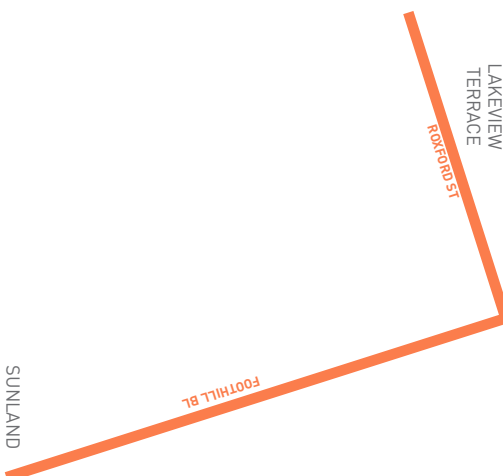

Monday through Friday

Effective Jun 23 2024

690

Eastbound Al Este (Approximate Times / Tiempos Aproximados)

SYLMAR	PACOIMA	TUJUNGA	
1	2	3	4
Olive View Medical Center	Foothill & Van Nuys	Foothill & Sunland	Summitrose & Tinker
5:35A	5:53A	6:05A	6:10A
6:05	6:23	6:35	6:40
6:35	6:53	7:05	7:10
7:04	7:23	7:36	7:41
7:34	7:53	8:06	8:11
8:04	8:23	8:36	8:41
8:34	8:53	9:06	9:11
9:04	9:23	9:36	9:41
9:34	9:53	10:06	10:11
10:04	10:23	10:36	10:41
10:34	10:53	11:06	11:11
11:04	11:23	11:36	11:41
11:34	11:53	12:06P	12:11P
12:04P	12:23P	12:36	12:41
12:34	12:53	1:06	1:11
1:04	1:23	1:36	1:41
1:34	1:53	2:06	2:11
2:04	2:23	2:36	2:41
2:33	2:52	3:05	3:11
3:02	3:21	3:35	3:41
3:32	3:51	4:05	4:11
4:02	4:21	4:35	4:41
4:32	4:51	5:05	5:11
5:02	5:21	5:35	5:41
5:33	5:52	6:06	6:11
6:03	6:22	6:35	6:40
6:33	6:52	7:05	7:10
7:03	7:22	7:35	7:40
7:33	7:52	8:05	8:10
8:04	8:22	8:34	8:39
8:40	8:58	9:09	9:14
9:20	9:37	9:48	9:53
10:20	10:37	10:48	10:53

Westbound Al Oeste (Approximate Times / Tiempos Aproximados)