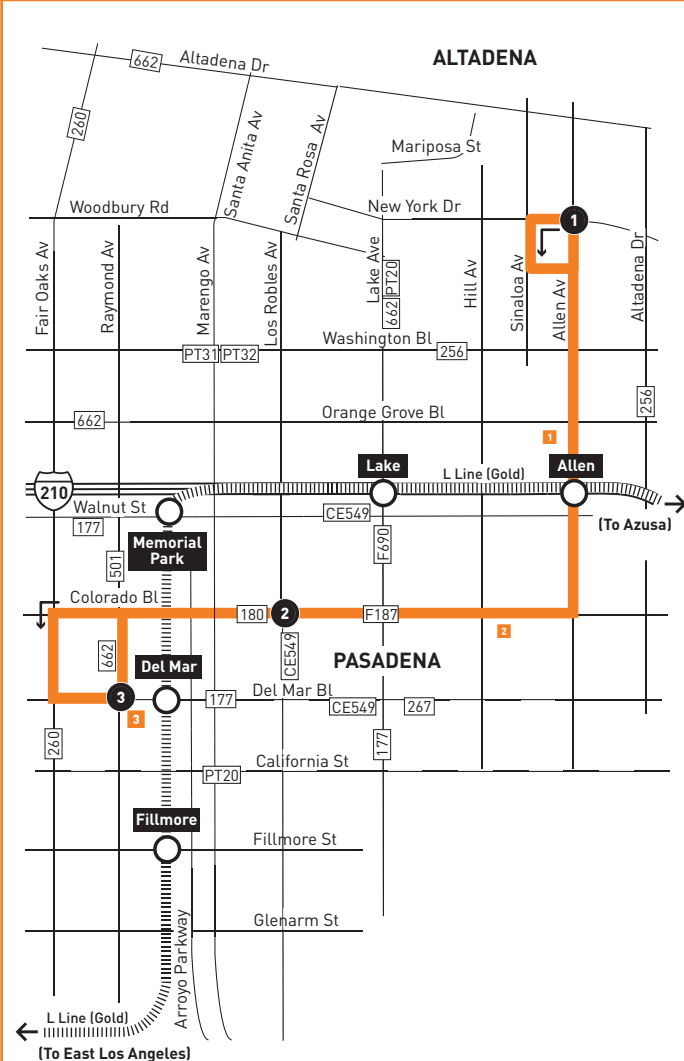

Saturday, Sunday & Holiday

Effective Dec 11 2022

686

Northbound

PASADENA		ALTADENA
3	2	1
Raymond & Del Mar	Colorado & Los Robles	New York & Allen
6:58A	7:02A	7:15A
7:58	8:02	8:17
8:59	9:04	9:19
9:59	10:04	10:19
11:00	11:05	11:21
12:01P	12:06P	12:22P
1:01	1:06	1:23
2:03	2:08	2:25
3:04	3:09	3:26
4:05	4:10	4:27
5:06	5:11	5:28
6:06	6:10	6:26
7:05	7:09	7:25
8:04	8:08	8:23
9:04	9:08	9:22
10:04	10:08	10:22

Southbound

ALTADENA	PASADENA	
1	2	3
New York & Allen	Colorado & Los Robles	Raymond & Del Mar
6:37A	6:52A	6:56A
7:37	7:52	7:56
8:36	8:52	8:57
9:34	9:52	9:57
10:34	10:52	10:58
11:34	11:52	11:59
12:34P	12:52P	12:59P
1:35	1:54	2:01
2:36	2:55	3:02
3:38	3:56	4:03
4:39	4:57	5:04
5:40	5:58	6:04
6:39	6:57	7:03
7:38	7:56	8:02
8:40	8:57	9:02
9:40	9:57	10:02

ROUTE MAP

LEGEND

- Line 686 Route Only
- Metro Rail
- # Local Stop Timepoint
- # Local Stop Timepoint - Single Direction Only
- Metro Rail / Busway Station
- # Map Notes
- ### Connecting Line
- CE LADOT Commuter Express
- PT Pasadena Transit

MAP NOTES

- **1 Allen Station**
  Metro 686; Foothill Transit 20, 40
- **2 Pasadena City College**
- **3 Del Mar Station**
  Metro 177, 260, 267, 501, 662, 686; PT20, PT51/52