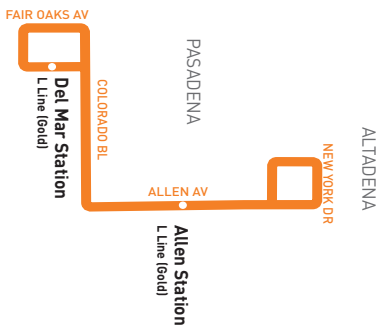

Monday through Friday

Effective Dec 11 2022

686

Northbound

PASADENA		ALTADENA
3	2	1
Raymond & Del Mar	Colorado & Los Robles	New York & Allen
5:25A	5:28A	5:41A
6:25	6:28	6:43
7:24	7:28	7:44
8:25	8:29	8:45
9:25	9:29	9:46
10:25	10:29	10:46
11:25	11:29	11:46
12:25P	12:29P	12:46P
1:26	1:30	1:47
2:26	2:31	2:50
3:31	3:36	3:55
4:36	4:41	5:00
5:41	5:46	6:04
6:43	6:48	7:05
7:44	7:49	8:06
8:44	8:48	9:03
9:44	9:48	10:02

Southbound

ALTADENA	PASADENA	
1	2	3
New York & Allen	Colorado & Los Robles	Raymond & Del Mar
5:04A	5:19A	5:23A
6:04	6:19	6:23
7:01	7:17	7:22
8:01	8:18	8:23
9:01	9:18	9:23
9:59	10:17	10:22
10:58	11:17	11:23
11:58	12:17P	12:23P
12:58P	1:17	1:23
1:57	2:17	2:24
3:02	3:22	3:29
4:07	4:27	4:34
5:12	5:32	5:39
6:16	6:35	6:41
7:17	7:36	7:42
8:18	8:36	8:42
9:18	9:36	9:42

Saturday, Sunday and Holiday Schedule

Saturday, Sunday & Holiday schedule will operate on New Year's Day, Memorial Day, Independence Day, Labor Day, Thanksgiving Day and Christmas Day.

Horarios de sábado días feriados

Se usara horario del sabado, domingo y dias feriados para New Year's Day, Memorial Day, Independence Day, Labor Day, Thanksgiving Day and Christmas Day.

Metro

metro.net
323.60.METRO
Wheelchair Hotline
800.621.7828

Travel Info
511
California Relay Service
711

Effective Dec 11 2022

686

Metro Local
Northbound to Altadena
Southbound to Del Mar Station
via Allen Av & Colorado Bl