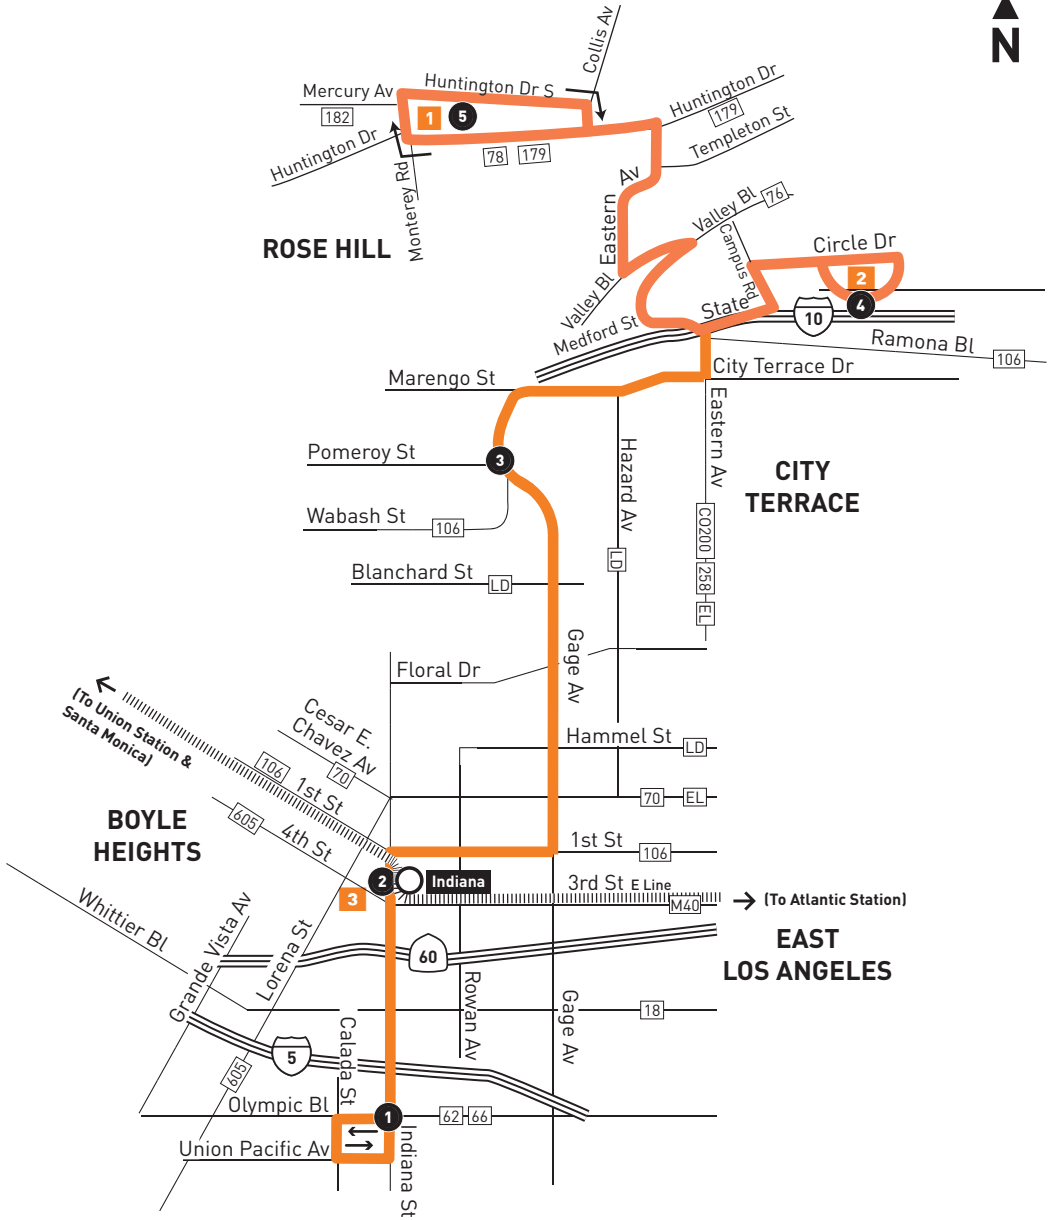

Southbound Al Sur (Approximate Times / Tiempos Aproximados)

ROSE HILLS	LOS ANGELES		EAST LOS ANGELES	
5	4	3	2	1
Rose Hill Transit Ctr	Cal State LA Station	Pomeroy & City Terrace	Indiana & Gleason	Indiana & Olympic
4:53A	5:06A	5:13A	5:21A	5:27A
5:38	5:51	5:58	6:07	6:13
6:13	6:26	6:34	6:44	6:50
6:46	7:01	7:10	7:20	7:27
7:20	7:36	7:45	7:56	8:03
7:55	8:11	8:20	8:31	8:38
8:31	8:46	8:54	9:05	9:12
9:06	9:21	9:29	9:40	9:47
9:41	9:56	10:04	10:15	10:22
10:16	10:31	10:39	10:50	10:57
10:50	11:06	11:14	11:25	11:32
11:25	11:41	11:49	11:59	12:07P
11:59	12:16P	12:24P	12:35P	12:42
12:35P	12:51	12:59	1:10	1:17
1:09	1:26	1:34	1:45	1:52
1:44	2:01	2:10	2:21	2:29
2:21	2:38	2:47	2:58	3:07
2:56	3:13	3:22	3:33	3:42
3:31	3:48	3:57	4:08	4:17
4:09	4:26	4:35	4:46	4:55
4:44	5:01	5:09	5:20	5:28
5:19	5:36	5:44	5:55	6:03
5:57	6:14	6:22	6:32	6:39
6:27	6:43	6:51	7:01	7:08
7:16	7:31	7:38	7:47	7:54
8:12	8:26	8:33	8:42	8:49
9:12	9:25	9:32	9:40	9:47

Metro Local
 Northbound to Rose Hill Transit Center
 Southbound to Indiana & Olympic
 via Indiana St, Gage Ave, Eastern

665

Effective Jun 7 2026

LEGEND

- Line 665 Route
- Metro Rail
- Local Stop Timepoint
- Metro Rail / Busway Station
- Transit Center
- Map Notes
- Connecting Line
- Metrolink
- ACT Alhambra Community Transit
- CCS Children's Court Shuttle
- CO Commerce Municipal Bus
- ES El Sol Shuttle
- F Foothill Transit
- LD LADOT DASH
- M Montebello Bus Lines
- MP Monterey Park Spirit Bus