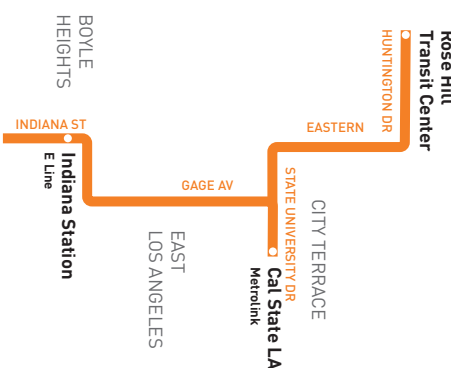

Metro

Subject to change without notice
Sujeto a cambios sin previo aviso