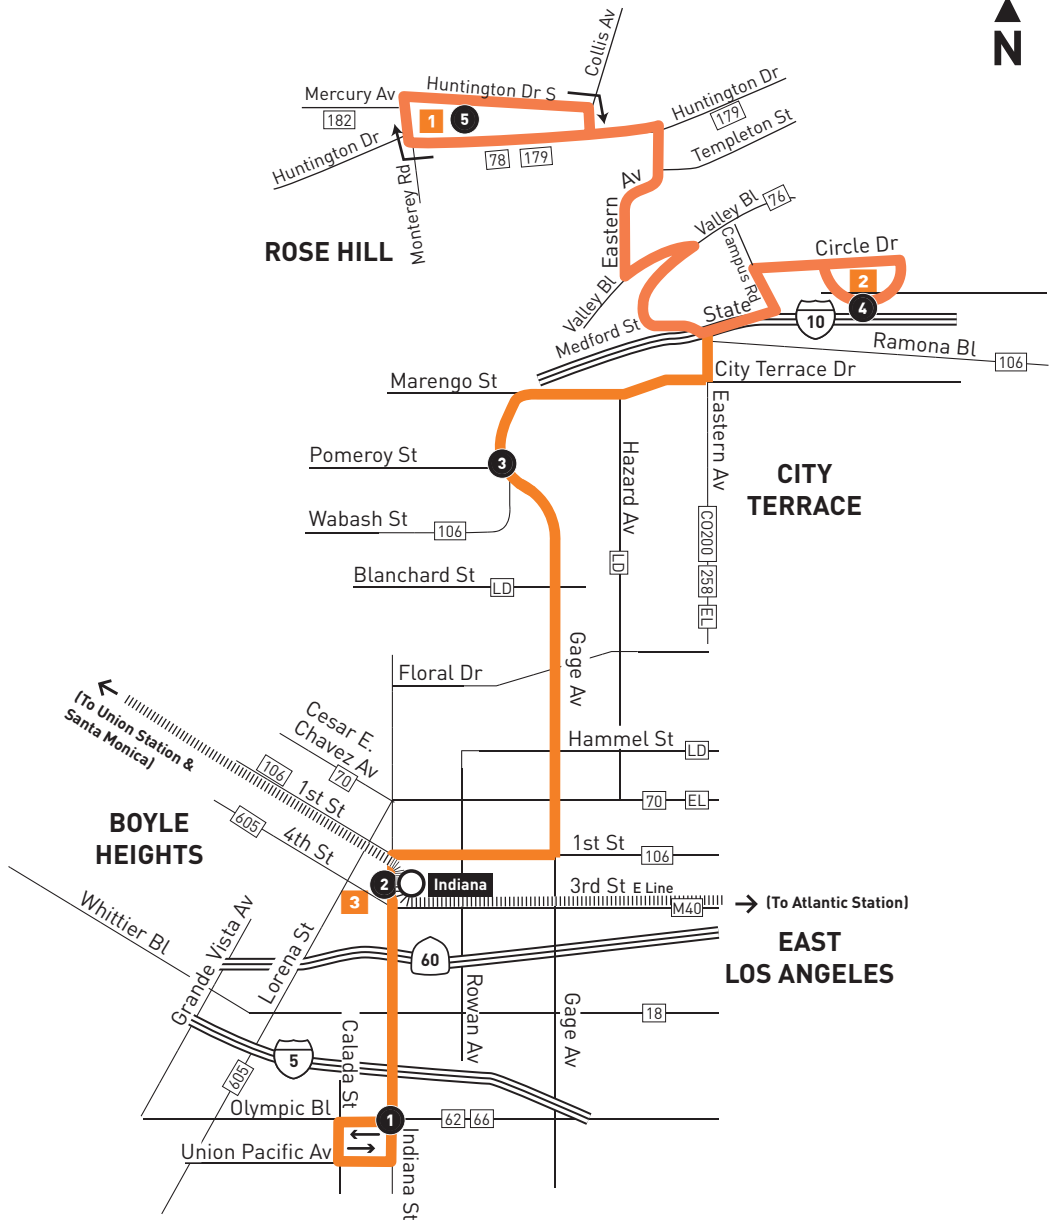

## Southbound Al Sur (Approximate Times / Tiempos Aproximados)

ROSE HILLS	LOS ANGELES	EAST LOS ANGELES		
5	4	3	2	1
Rose Hill Transit Ctr	Cal State LA Station	Pomeroy & City Terrace	Indiana & Gleason	Indiana & Olympic
4:53A	5:06A	5:13A	5:21A	5:28A
5:38	5:51	5:58	6:07	6:14
6:13	6:26	6:33	6:42	6:49
6:46	7:01	7:08	7:17	7:24
7:21	7:36	7:44	7:54	8:01
7:56	8:11	8:19	8:29	8:36
8:31	8:46	8:54	9:04	9:12
9:06	9:21	9:29	9:39	9:47
9:41	9:56	10:04	10:14	10:22
10:16	10:31	10:39	10:49	10:57
10:50	11:06	11:14	11:25	11:33
11:25	11:41	11:49	11:59	12:08P
11:59	12:16P	12:24P	12:35P	12:43
12:35P	12:51	12:59	1:10	1:18
1:10	1:26	1:34	1:45	1:53
1:45	2:01	2:09	2:20	2:28
2:20	2:36	2:44	2:55	3:03
2:55	3:11	3:19	3:30	3:38
3:30	3:46	3:54	4:04	4:12
4:05	4:21	4:29	4:39	4:47
4:40	4:56	5:04	5:14	5:22
5:15	5:31	5:39	5:49	5:57
5:50	6:06	6:14	6:24	6:31
6:25	6:41	6:49	6:58	7:05
7:16	7:31	7:38	7:46	7:53
8:12	8:26	8:33	8:41	8:48
9:12	9:25	9:32	9:40	9:47

## Southbound Al Sur (Approximate Times / Tiempos Aproximados)

ROSE HILLS	LOS ANGELES	EAST LOS ANGELES		
5	4	3	2	1
Rose Hill Transit Ctr	Cal State LA Station	Pomeroy & City Terrace	Indiana & Gleason	Indiana & Olympic
5:49A	6:02A	6:09A	6:18A	6:23A
6:39	6:51	6:58	7:07	7:12
7:28	7:41	7:48	7:57	8:02
8:18	8:31	8:38	8:47	8:52
9:08	9:21	9:28	9:37	9:42
9:57	10:11	10:18	10:27	10:32
10:47	11:01	11:08	11:17	11:22
11:36	11:51	11:58	12:08P	12:13P
12:26P	12:41P	12:48P	12:58	1:03
1:16	1:31	1:38	1:48	1:53
2:06	2:21	2:28	2:38	2:43
2:56	3:11	3:18	3:28	3:33
3:46	4:01	4:08	4:18	4:23
4:36	4:51	4:58	5:08	5:13
5:26	5:41	5:48	5:58	6:03
6:16	6:31	6:38	6:47	6:52
7:08	7:21	7:28	7:37	7:42
8:08	8:21	8:28	8:37	8:42

LEGEND

- Line 665 Route
- Metro Rail
- Local Stop Timepoint
- Metro Rail / Busway Station
- Transit Center
- Map Notes
- Connecting Line
- Metrolink
- ACT Alhambra Community Transit
- CCS Children's Court Shuttle
- CO Commerce Municipal Bus
- ES El Sol Shuttle
- F Foothill Transit
- LD LADOT DASH
- M Montebello Bus Lines
- MP Monterey Park Spirit Bus