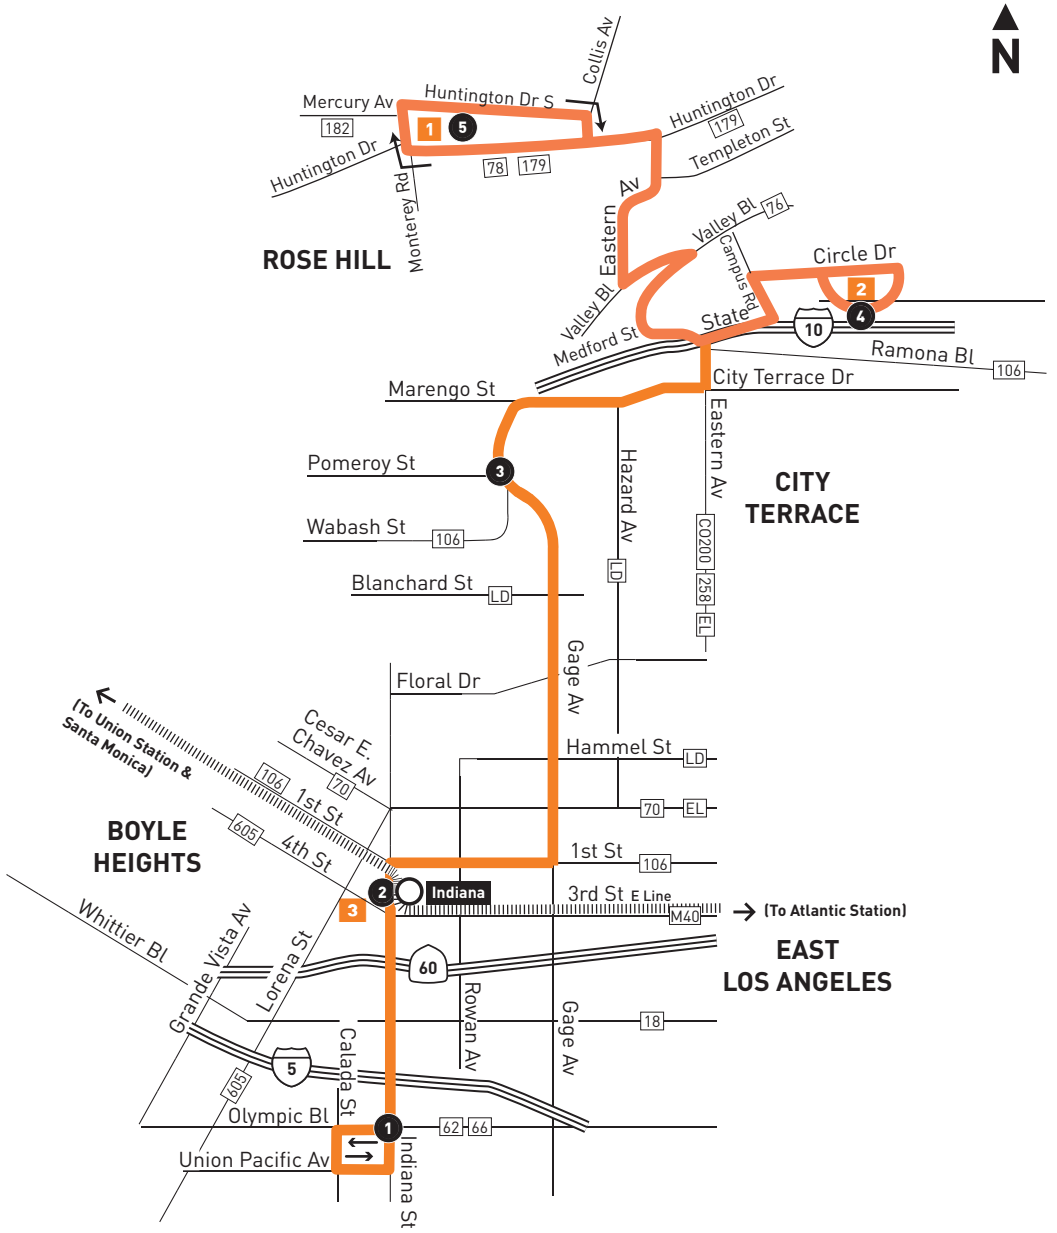

## Southbound (Approximate Times)

ROSE HILLS	LOS ANGELES		EAST LOS ANGELES	
5	4	3	2	1
Rose Hill Transit Ctr	Cal State LA Station	Pomeroy & City Terrace	Indiana & Gleason	Indiana & Olympic
4:53A	5:06A	5:13A	5:21A	5:26A
5:48	6:01	6:08	6:17	6:22
6:36	6:51	6:58	7:07	7:12
7:26	7:41	7:49	7:59	8:04
8:16	8:31	8:39	8:49	8:54
9:06	9:21	9:29	9:39	9:45
9:56	10:11	10:19	10:29	10:35
10:45	11:01	11:09	11:20	11:26
11:35	11:51	11:59	12:10P	12:16P
12:26P	12:42P	12:50P	1:01	1:07
1:18	1:34	1:42	1:53	1:59
2:10	2:26	2:34	2:45	2:51
3:00	3:16	3:24	3:35	3:41
3:51	4:07	4:15	4:25	4:31
4:40	4:56	5:04	5:14	5:20
5:29	5:45	5:53	6:03	6:08
6:19	6:35	6:43	6:52	6:57
7:12	7:27	7:34	7:42	7:47
8:12	8:26	8:33	8:41	8:46
9:12	9:25	9:32	9:40	9:45

## Southbound (Approximate Times)

ROSE HILLS	LOS ANGELES		EAST LOS ANGELES	
5	4	3	2	1
Rose Hill Transit Ctr	Cal State LA Station	Pomeroy & City Terrace	Indiana & Gleason	Indiana & Olympic
5:49A	6:02A	6:09A	6:18A	6:23A
6:39	6:51	6:58	7:07	7:12
7:28	7:41	7:48	7:57	8:02
8:18	8:31	8:38	8:47	8:52
9:08	9:21	9:28	9:37	9:42
9:57	10:11	10:18	10:27	10:32
10:47	11:01	11:08	11:17	11:22
11:36	11:51	11:58	12:08P	12:13P
12:26P	12:41P	12:48P	12:58	1:03
1:16	1:31	1:38	1:48	1:53
2:06	2:21	2:28	2:38	2:43
2:56	3:11	3:18	3:28	3:33
3:46	4:01	4:08	4:18	4:23
4:36	4:51	4:58	5:08	5:13
5:26	5:41	5:48	5:58	6:03
6:16	6:31	6:38	6:47	6:52
7:08	7:21	7:28	7:37	7:42
8:08	8:21	8:28	8:37	8:42

# 665

Metro Local  
 Northbound to Rose Hill Transit Center  
 Southbound to Indiana & Olympic  
 via Indiana St, Gage Ave, Eastern

LEGEND

- Line 665 Route
- Metro Rail
- Local Stop Timepoint
- Metro Rail / Busway Station
- Transit Center
- Map Notes
- Connecting Line
- Metrolink
- ACT Alhambra Community Transit
- CCS Children's Court Shuttle
- CO Commerce Municipal Bus
- ES El Sol Shuttle
- F Foothill Transit
- LD LADOT DASH
- M Montebello Bus Lines
- MP Monterey Park Spirit Bus