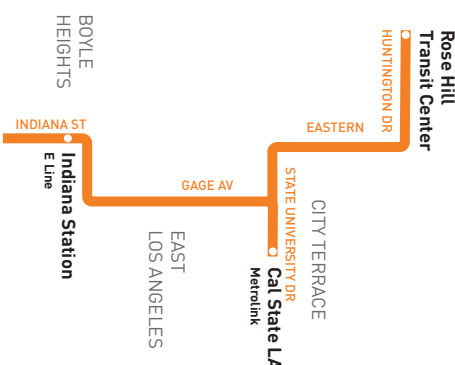

Monday through Friday

Effective Jun 23 2024

665

Northbound (Approximate Times)

EAST LOS ANGELES			LOS ANGELES	ROSE HILLS
1	2	3	4	5
Indiana & Olympic	Indiana & Gleason	Pomeroy & City Terrace	Cal State LA Station	Rose Hill Transit Ctr
5:53A	5:57A	6:05A	6:13A	6:25A
6:43	6:47	6:55	7:03	7:16
7:31	7:36	7:45	7:53	8:06
8:20	8:25	8:34	8:43	8:57
9:10	9:15	9:24	9:33	9:47
9:59	10:04	10:13	10:22	10:37
10:49	10:54	11:03	11:12	11:27
11:40	11:45	11:54	12:03P	12:18P
12:31P	12:36P	12:45P	12:54	1:09
1:22	1:28	1:38	1:47	2:02
2:13	2:19	2:29	2:38	2:52
3:04	3:10	3:20	3:29	3:43
3:54	4:00	4:11	4:20	4:34
4:43	4:49	5:00	5:08	5:22
5:33	5:39	5:50	5:58	6:12
6:24	6:29	6:39	6:47	6:59
7:19	7:24	7:33	7:41	7:53
8:21	8:25	8:33	8:41	8:53
9:21	9:25	9:33	9:41	9:53

Southbound (Approximate Times)

ROSE HILLS	LOS ANGELES		EAST LOS ANGELES	
5	4	3	2	1
Rose Hill Transit Ctr	Cal State LA Station	Pomeroy & City Terrace	Indiana & Gleason	Indiana & Olympic
4:53A	5:06A	5:13A	5:21A	5:26A
5:48	6:01	6:08	6:17	6:22
6:36	6:51	6:58	7:07	7:12
7:26	7:41	7:49	7:59	8:04
8:16	8:31	8:39	8:49	8:54
9:06	9:21	9:29	9:39	9:45
9:56	10:11	10:19	10:29	10:35
10:45	11:01	11:09	11:20	11:26
11:35	11:51	11:59	12:10P	12:16P
12:26P	12:42P	12:50P	1:01	1:07
1:18	1:34	1:42	1:53	1:59
2:10	2:26	2:34	2:45	2:51
3:00	3:16	3:24	3:35	3:41
3:51	4:07	4:15	4:25	4:31
4:40	4:56	5:04	5:14	5:20
5:29	5:45	5:53	6:03	6:08
6:19	6:35	6:43	6:52	6:57
7:12	7:27	7:34	7:42	7:47
8:12	8:26	8:33	8:41	8:46
9:12	9:25	9:32	9:40	9:45

Saturday, Sunday & Holiday

665

Northbound (Approximate Times)