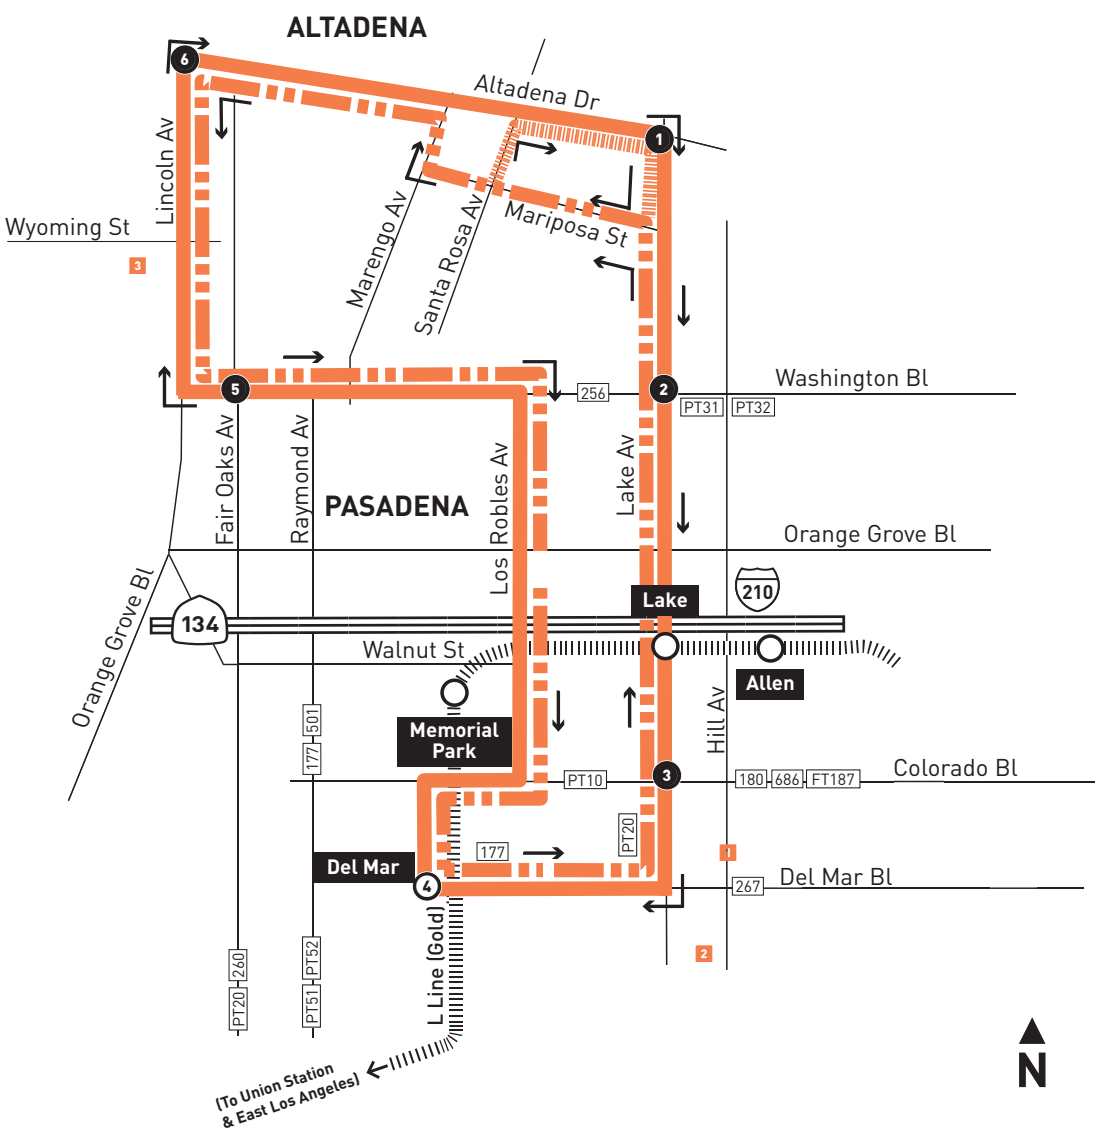

ALTADENA		PASADENA			ALTADENA	
1	6	5	4	3	2	1
Altadena & Lake	Lincoln & Altadena	Washington & Fair Oaks	Del Mar Station	Lake & Colorado	Lake & Washington	Altadena & Lake
5:52A	6:00A	6:11A	6:23A	6:29A	6:35A	6:42A
6:52	7:00	7:13	7:26	7:33	7:39	7:47
7:42	7:50	8:03	8:17	8:24	8:32	8:41
8:12	8:20	8:34	8:48	8:55	9:03	9:12
8:42	8:50	9:04	9:18	9:25	9:33	9:43
9:12	9:20	9:34	9:48	9:55	10:03	10:13
9:42	9:50	10:04	10:18	10:25	10:33	10:43
10:12	10:20	10:34	10:48	10:55	11:03	11:13
10:42	10:50	11:04	11:18	11:25	11:33	11:43
11:12	11:20	11:34	11:49	11:56	12:04P	12:14P
11:42	11:50	12:04P	12:19P	12:26P	12:34	12:44
12:12P	12:20P	12:34	12:49	12:56	1:04	1:14
12:42	12:50	1:04	1:19	1:26	1:34	1:44
1:12	1:20	1:34	1:49	1:56	2:04	2:14
1:42	1:50	2:04	2:19	2:26	2:34	2:44
2:12	2:20	2:34	2:49	2:56	3:04	3:14
2:42	2:50	3:04	3:19	3:26	3:34	3:44
3:12	3:20	3:34	3:49	3:56	4:04	4:14
3:42	3:50	4:04	4:19	4:26	4:34	4:44
4:12	4:20	4:34	4:49	4:56	5:04	5:14
4:42	4:50	5:04	5:19	5:26	5:34	5:44
5:12	5:20	5:34	5:49	5:56	6:04	6:14
5:42	5:50	6:04	6:19	6:26	6:34	6:44
6:12	6:20	6:34	6:48	6:55	7:02	7:12
6:42	6:50	7:04	7:18	7:25	7:32	7:41
7:12	7:20	7:34	7:47	7:54	8:01	8:10
7:52	8:00	8:12	8:24	8:30	8:37	8:46
8:32	8:40	8:52	9:03	9:09	9:15	9:22
9:15	9:23	9:35	9:46	9:52	9:58	10:05
10:00	10:08	10:20	10:31	10:37	10:43	10:50
11:00	11:08	11:20	11:31	11:37	11:43	11:50
11:59	12:08A	12:20A	12:31A	12:37A	12:43A	12:50A

ROUTE MAP

LEGEND

- Line 662 Clockwise Route (South on Lake)
- - - Line 662 Counter-Clockwise Route (North on Lake)
- ||||| Counter-Clockwise Layover Turnaround Loop
- ||||| Metro Rail
- # Local Stop Timepoint
- # Local Stop Timepoint-Single Direction Only
- # Metro Rail / Busway Station & Timepoint
- Metro Rail / Busway Station
- # Map Notes
- ### Connecting Line
- FT Foothill Transit
- PT Pasadena Transit

MAP NOTES

- 1 Pasadena City College
- 2 California Institute of Technology
- 3 John Muir High School