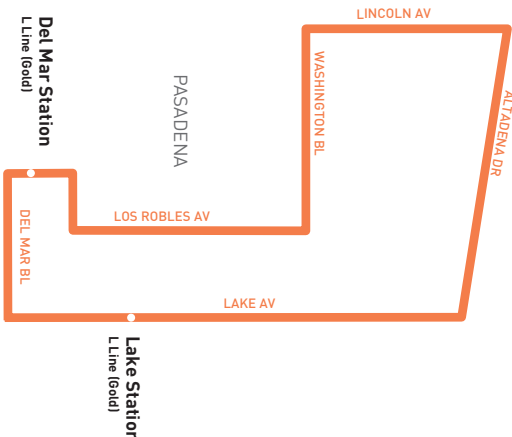

Need information?

Transit Information: 323.466.3876
Customer Relations: 213.922.6235
In an Emergency: 1.888.950.7233 or 911

And for all you need to know, visit metro.net.