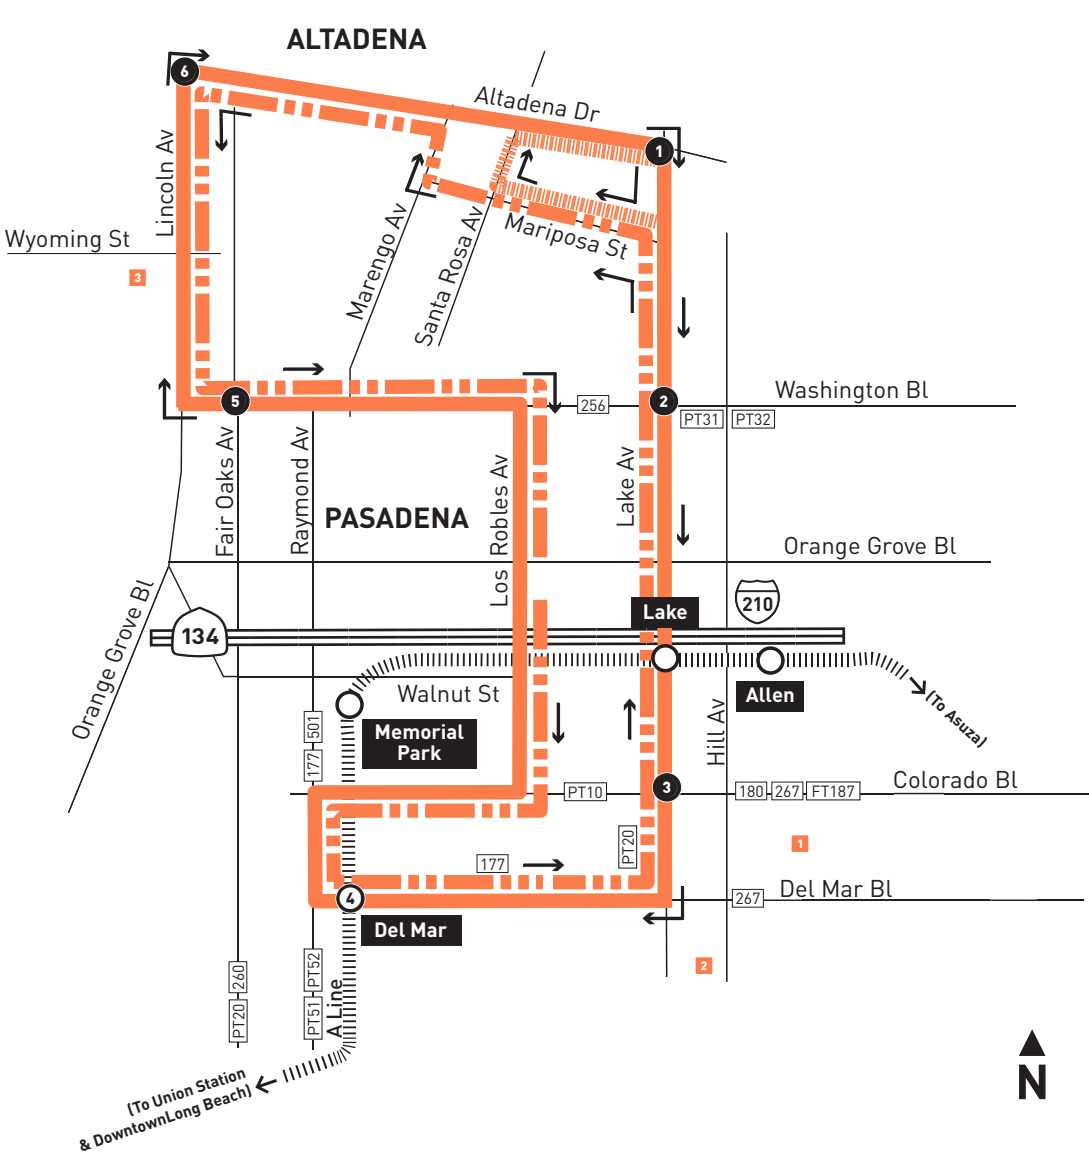

Sunday & Holidays

662

Counter Clockwise *En sentido anti-horario* (Approximate Times / Tiempos Aproximados)

ALTADENA		PASADENA			ALTADENA	
1	6	5	4	3	2	1
Altadena & Lake	Lincoln & Altadena	Washington & Fair Oaks	Del Mar Station	Lake & Colorado	Lake & Washington	Altadena & Lake
5:52A	6:00A	6:10A	6:22A	6:28A	6:35A	6:42A
6:52	7:00	7:11	7:24	7:31	7:38	7:46
7:42	7:50	8:01	8:15	8:22	8:30	8:39
8:12	8:20	8:31	8:45	8:52	9:00	9:09
8:42	8:50	9:02	9:16	9:23	9:31	9:41
9:12	9:20	9:32	9:46	9:53	10:01	10:11
9:42	9:50	10:02	10:16	10:23	10:31	10:41
10:12	10:20	10:32	10:46	10:53	11:01	11:11
10:42	10:50	11:02	11:16	11:23	11:31	11:41
11:12	11:20	11:32	11:47	11:54	12:02P	12:12P
11:42	11:50	12:02P	12:17P	12:24P	12:32	12:42
12:12P	12:20P	12:33	12:48	12:55	1:03	1:13
12:42	12:50	1:03	1:18	1:25	1:33	1:43
1:12	1:20	1:33	1:48	1:55	2:03	2:13
1:42	1:50	2:03	2:18	2:25	2:33	2:43
2:12	2:20	2:33	2:48	2:55	3:03	3:13
2:42	2:50	3:03	3:18	3:25	3:33	3:43
3:12	3:20	3:33	3:48	3:55	4:03	4:13
3:42	3:50	4:03	4:18	4:25	4:33	4:43
4:12	4:20	4:33	4:48	4:55	5:03	5:13
4:42	4:50	5:02	5:17	5:24	5:32	5:42
5:12	5:20	5:32	5:47	5:54	6:02	6:12
5:42	5:50	6:02	6:17	6:24	6:32	6:42
6:12	6:20	6:32	6:46	6:53	7:00	7:10
6:42	6:50	7:02	7:16	7:23	7:30	7:39
7:12	7:20	7:32	7:45	7:52	7:59	8:08
7:52	8:00	8:11	8:23	8:29	8:36	8:45
8:32	8:40	8:51	9:03	9:08	9:14	9:21
9:15	9:23	9:34	9:46	9:51	9:57	10:04
10:00	10:08	10:19	10:31	10:36	10:42	10:49
11:00	11:08	11:19	11:31	11:36	11:42	11:49

ROUTE MAP

LEGEND

- Line 662 Clockwise Route (South on Lake)
- Line 662 Counter-Clockwise Route (North on Lake)
- Counter-Clockwise Layover Turnaround Loop
- Metro Rail
- Local Stop Timepoint
- Local Stop Timepoint-Single Direction Only
- Metro Rail / Busway Station & Timepoint
- Metro Rail / Busway Station
- Map Notes
- Connecting Line
- FT Foothill Transit
- PT Pasadena Transit