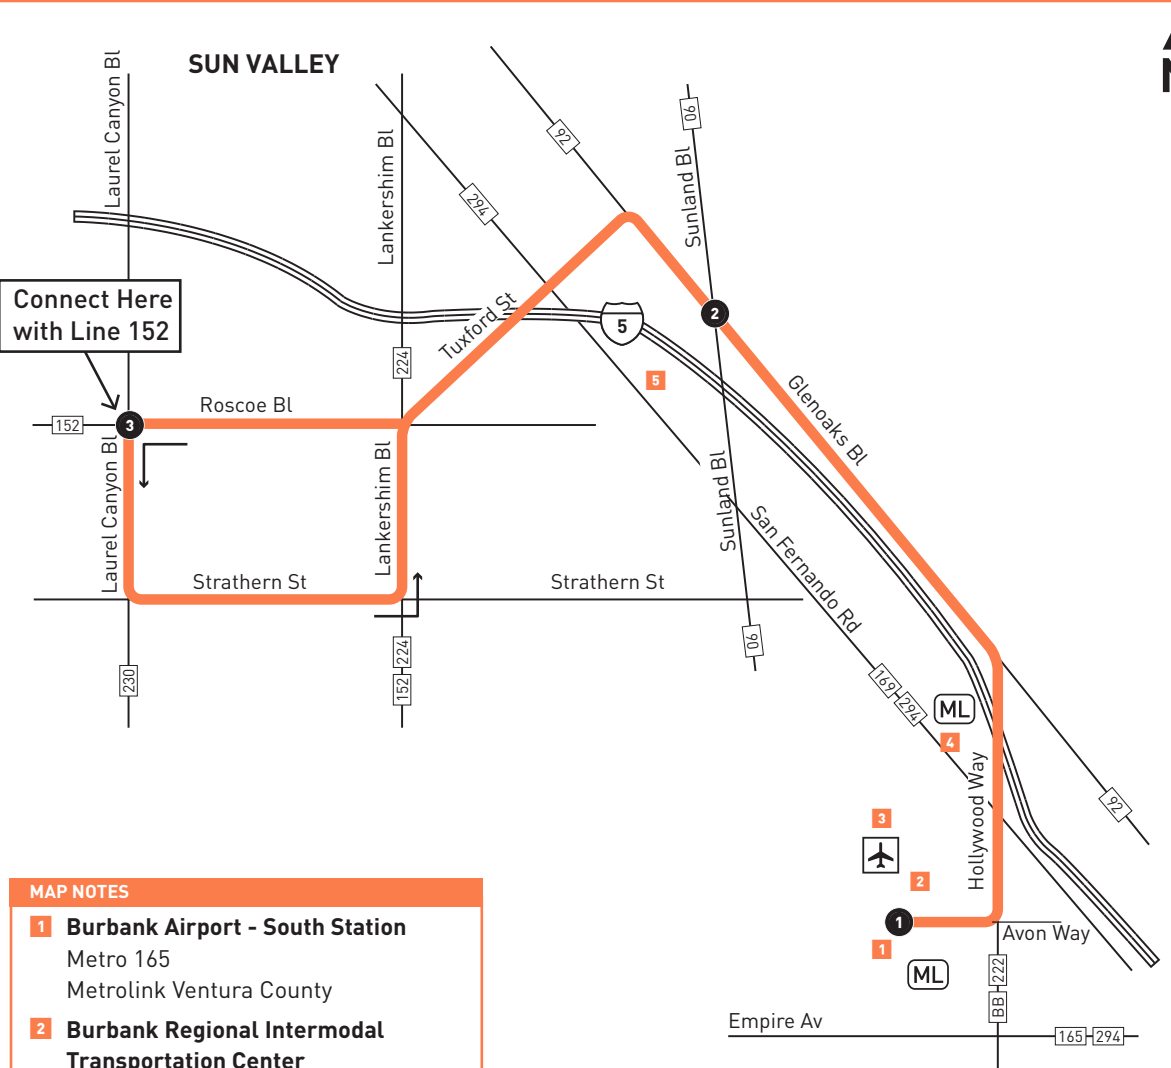

## Northbound *Al Norte* (Approximate Times/Tiempos Aproximados)

### ROUTE MAP

#### LEGEND

- Route of Lines 622
- Local Stop Timepoint
- Metro Rail Station
- Metrolink Station