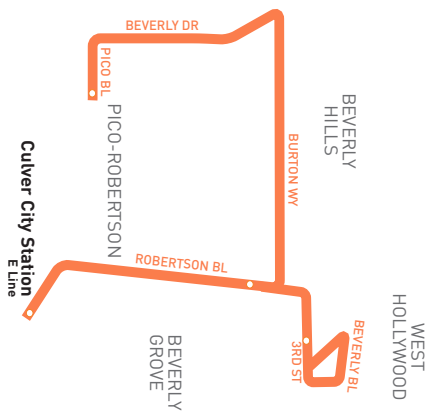

Saturday, Sunday and Holidays

Eastbound *Al Este* (Approximate Times)

PICO/ROBERTSON	BEVERLY GROVE	BEVERLY HILLS	CULVER CITY
1	2	3	4
Beverly & Pico	Cedars-Sinai	Robertson & Wilshire	Robertson & Venice
5:47A 6:47 7:44 8:41 9:40 10:39 11:39 12:37P 1:37 2:37 3:37 4:38 5:39 6:39 7:41 8:41 9:42 10:43	6:00A 7:00 7:57 8:55 9:55 10:54 11:54 12:54P 1:54 2:54 3:54 4:55 5:56 6:56 7:56 8:56 9:56 10:56	6:07A 7:07 8:05 9:03 10:04 11:04 12:04P 1:04 2:05 3:05 4:04 5:05 6:05 7:05 8:04 9:04 10:04 11:04	6:21A 7:21 8:20 9:19 10:21 11:21 12:21P 1:21 2:23 3:23 4:22 5:23 6:23 7:22 8:18 9:17 10:16 11:16

Westbound *Al Oeste* (Approximate Times)

CULVER CITY	BEVERLY HILLS	BEVERLY GROVE	PICO/ROBERTSON
4	3	2	1
Robertson & Venice	Robertson & Wilshire	Cedars-Sinai	Beverly & Pico
6:39A 7:37 8:34 9:36 10:34 11:34 12:34P 1:33 2:32 3:35 4:37 5:38 6:39 7:41 8:43 9:43 10:43	6:50A 7:51 8:50 9:51 10:50 11:50 12:50P 1:49 2:48 3:50 4:52 5:52 6:52 7:53 8:53 9:53 10:53	6:53A 7:54 8:55 9:56 10:56 11:56 12:56P 1:56 2:56 3:56 4:56 5:56 6:56 7:56 8:56 9:56 10:56	7:14A 8:16 9:18 10:19 11:22 12:22P 1:22 2:23 3:24 4:24 5:24 6:23 7:19 8:18 9:17 10:14 11:14

Metro

- metro.net
  323.60.METRO
- Wheelchair Hotline
  800.621.7828
- Travel Info
  511
- California Relay Service
  711

Effective Dec 15 2024

617

Metro Local

Eastbound to Culver City
Westbound to Pico - Robertson
via Beverly Dr, Burton Wv and Robertson Bl