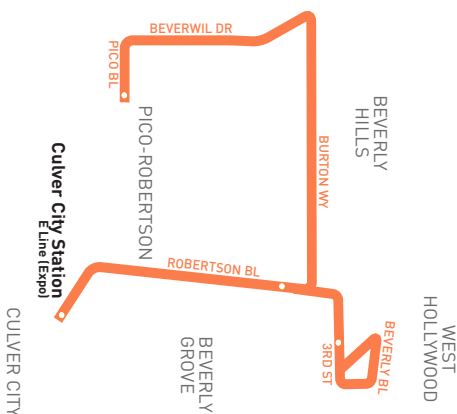

Saturday, Sunday and Holiday Schedule

Eastbound *Al Este* (Approximate Times)

PICO/ROBERTSON	BEVERLY GROVE	BEVERLY HILLS	CULVER CITY
1	2	3	4
Beverly & Pico	Cedars-Sinai	Robertson & Wilshire	Robertson & Venice
5:00A	5:10A	5:18A	5:30A
6:00	6:10	6:18	6:32
7:00	7:10	7:18	7:33
8:00	8:10	8:20	8:36
8:59	9:10	9:20	9:36
9:58	10:10	10:21	10:38
10:58	11:10	11:22	11:39
11:57	12:10P	12:22P	12:40P
12:57P	1:10	1:22	1:40
1:57	2:10	2:23	2:42
2:57	3:10	3:23	3:42
3:57	4:10	4:23	4:43
4:57	5:10	5:23	5:43
5:57	6:10	6:21	6:40
6:58	7:10	7:20	7:36
7:58	8:10	8:18	8:32
8:59	9:10	9:18	9:31
10:00	10:10	10:18	10:30
11:00	11:10	11:18	11:30
11:59	12:10A	12:18A	12:30A

Westbound *Al Oeste* (Approximate Times)

CULVER CITY	BEVERLY HILLS	BEVERLY GROVE	PICO/ROBERTSON
4	3	2	1
Robertson & Venice	Robertson & Wilshire	Cedars-Sinai	Beverly & Pico
5:09A	5:19A	5:22A	5:37A
6:07	6:18	6:22	6:39
7:06	7:18	7:22	7:41
8:01	8:17	8:22	8:42
9:01	9:17	9:22	9:42
10:01	10:17	10:22	10:44
10:59	11:15	11:22	11:45
11:59	12:15P	12:22P	12:46P
12:59P	1:15	1:22	1:46
1:59	2:15	2:22	2:47
2:59	3:15	3:22	3:48
3:59	4:15	4:22	4:48
4:59	5:15	5:22	5:47
6:01	6:16	6:22	6:44
7:06	7:17	7:22	7:41
8:07	8:18	8:22	8:39
9:09	9:19	9:22	9:38
10:09	10:19	10:22	10:37
11:09	11:19	11:22	11:37

Metro

metro.net
323.G0.METRO
Wheelchair Hotline
800.621.7828
Travel Info
511
California Relay Service
711

Effective Dec 11 2022
Metro Local

617

Eastbound to Culver City
Westbound to Pico - Robertson
via Beverwil Dr., Burton Wy and Robertson Bl