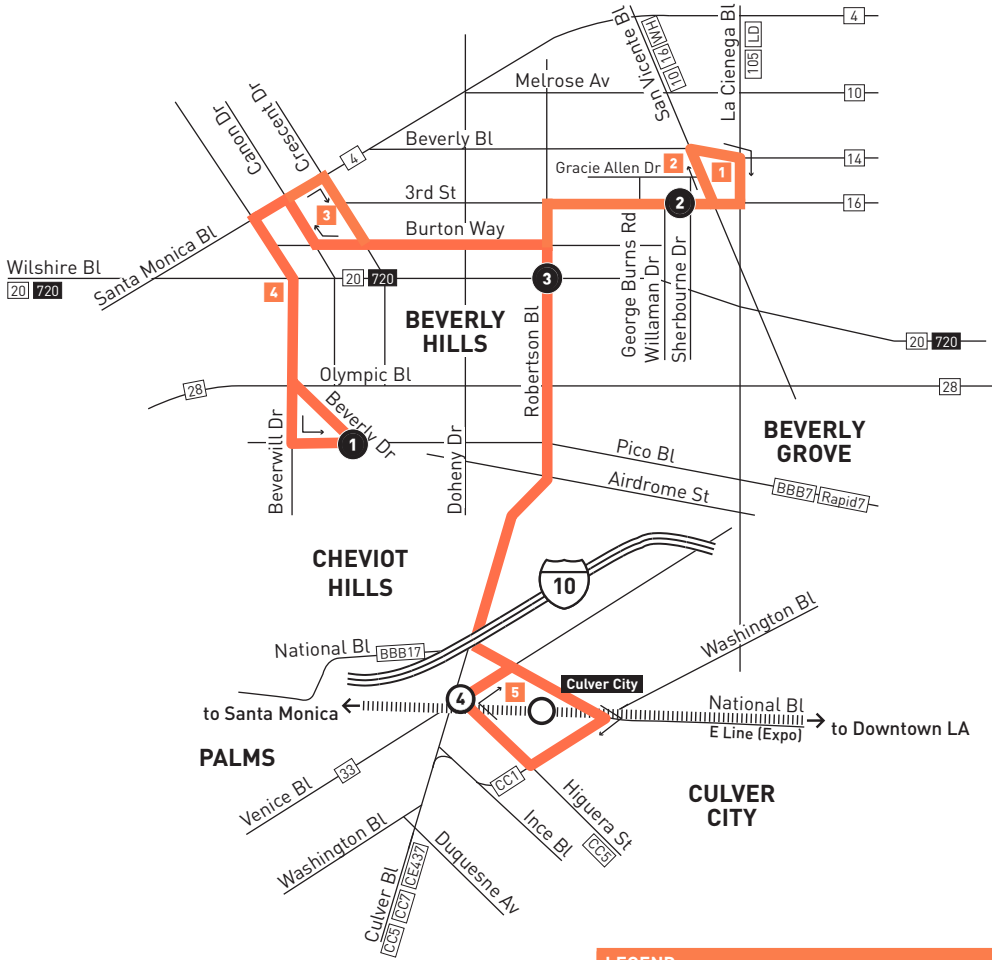

Westbound *Al Oeste* (Approximate Times)

CULVER CITY	BEVERLY HILLS	BEVERLY GROVE	PICO/ROBERTSON
4	3	2	1
Robertson & Venice	Robertson & Wilshire	Cedars-Sinai	Beverly & Pico
5:30A	5:40A	5:43A	6:01A
6:13	6:24	6:28	6:48
6:55	7:09	7:13	7:36
7:38	7:54	7:58	8:23
8:19	8:37	8:43	9:08
9:04	9:22	9:28	9:53
9:50	10:07	10:13	10:38
10:33	10:50	10:58	11:25
11:18	11:35	11:43	12:10P
12:03P	12:20P	12:28P	12:57
12:48	1:05	1:13	1:42
1:33	1:50	1:58	2:27
2:19	2:36	2:44	3:13
3:05	3:22	3:30	3:59
3:51	4:08	4:16	4:45
4:37	4:54	5:02	5:31
5:29	5:44	5:49	6:16
6:21	6:36	6:41	7:05
7:23	7:36	7:40	8:01
8:23	8:36	8:40	9:00
9:26	9:37	9:40	10:00
10:27	10:37	10:40	10:59
11:27	11:37	11:40	11:59
12:27A	12:37A	12:40A	12:58A

Westbound *Al Oeste* (Approximate Times)

CULVER CITY	BEVERLY HILLS	BEVERLY GROVE	PICO/ROBERTSON
4	3	2	1
Robertson & Venice	Robertson & Wilshire	Cedars-Sinai	Beverly & Pico
5:09A	5:19A	5:22A	5:37A
6:07	6:18	6:22	6:39
7:06	7:18	7:22	7:41
8:01	8:17	8:22	8:42
9:01	9:17	9:22	9:42
10:01	10:17	10:22	10:44
10:59	11:15	11:22	11:45
11:59	12:15P	12:22P	12:46P
12:59P	1:15	1:22	1:46
1:59	2:15	2:22	2:47
2:59	3:15	3:22	3:48
3:59	4:15	4:22	4:48
4:59	5:15	5:22	5:47
6:01	6:16	6:22	6:44
7:06	7:17	7:22	7:41
8:07	8:18	8:22	8:39
9:09	9:19	9:22	9:38
10:09	10:19	10:22	10:37
11:09	11:19	11:22	11:37

Horarios de sábado, domingo y días feriados en vigor para New Year's Day, Memorial Day, Independence Day, Labor Day, Thanksgiving Day y Christmas Day.

ROUTE MAP

MAP NOTES

- 1 Beverly Center**
Metro 14, 16, 105, 218, 617; WH Cityline
- 2 Cedars-Sinai Medical Center**
Metro 14, 16, 218, 617; WH Cityline
- 3 Beverly Hills Civic Center**
- 4 Regent Beverly Wilshire Hotel**
- 5 Culver City Expo Station**
Metro 33; BBB17; CC1, CC5, CC7; CE437