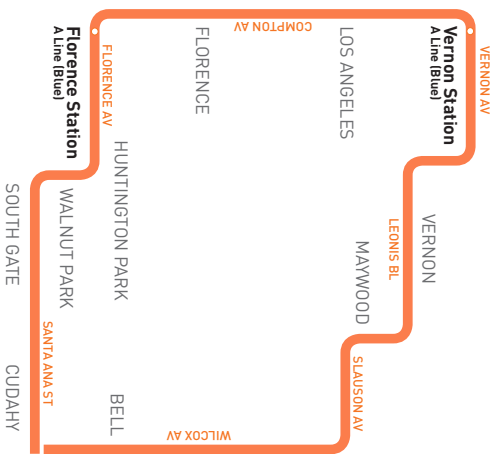

Saturday, Sunday & Holiday

611

Clockwise (Approximate Times / *Tiempos Aproximados*)

CUDAHY	HUNTINGTON PARK	FLORENCE	LOS ANGELES	VERNON	MAYWOOD	CUDAHY
1	2	3	4	5	6	1
Cecelia & Atlantic	Florence & Pacific	Florence Station	Vernon Station	Pacific & Santa Fe	Atlantic & Slauson	Cecelia & Atlantic
—	—	—	5:15A	5:19A	5:35A	5:51A
5:40A	5:57A	6:03A	6:17	6:21	6:37	6:54
6:35	6:53	6:59	7:14	7:18	7:34	7:51
7:34	7:53	7:59	8:15	8:19	8:35	8:52
8:36	8:54	9:00	9:15	9:19	9:34	9:51
9:35	9:53	9:59	10:14	10:18	10:33	10:50
10:34	10:52	10:58	11:13	11:17	11:32	11:49
11:33	11:51	11:57	12:12P	12:16P	12:31P	12:48P
12:31P	12:50P	12:56P	1:11	1:15	1:30	1:47
1:30	1:49	1:55	2:10	2:14	2:30	2:47
2:30	2:50	2:56	3:12	3:17	3:33	3:50
3:29	3:48	3:55	4:12	4:17	4:33	4:50
4:27	4:47	4:54	5:11	5:16	5:32	5:50
5:28	5:49	5:56	6:13	6:17	6:33	6:51
6:30	6:49	6:55	7:11	7:15	7:29	7:46
7:30	7:48	7:54	8:08	8:11	8:24	8:40
8:30	8:47	8:53	9:07	9:10	9:23	9:39
9:30	9:47	9:53	10:07	—	—	—

Saturday, Sunday and Holiday Schedules

Horarios de sábado, domingo y días feriados

Saturday, Sunday and Holiday Schedule in effect on New Year's Day, Memorial Day, Independence Day, Labor Day, Thanksgiving Day and Christmas Day.

Horarios de sábado, domingo y días feriados en vigor para New Year's Day, Memorial Day, Independence Day, Labor Day, Thanksgiving Day and Christmas Day.

metrolink
323.601.METRO
Wheelchair Hotline
800.621.7828

Travel Info
511
California Relay Service
711

Effective Jun 26 2022

611

Metro Local
Huntington Park Shuttle