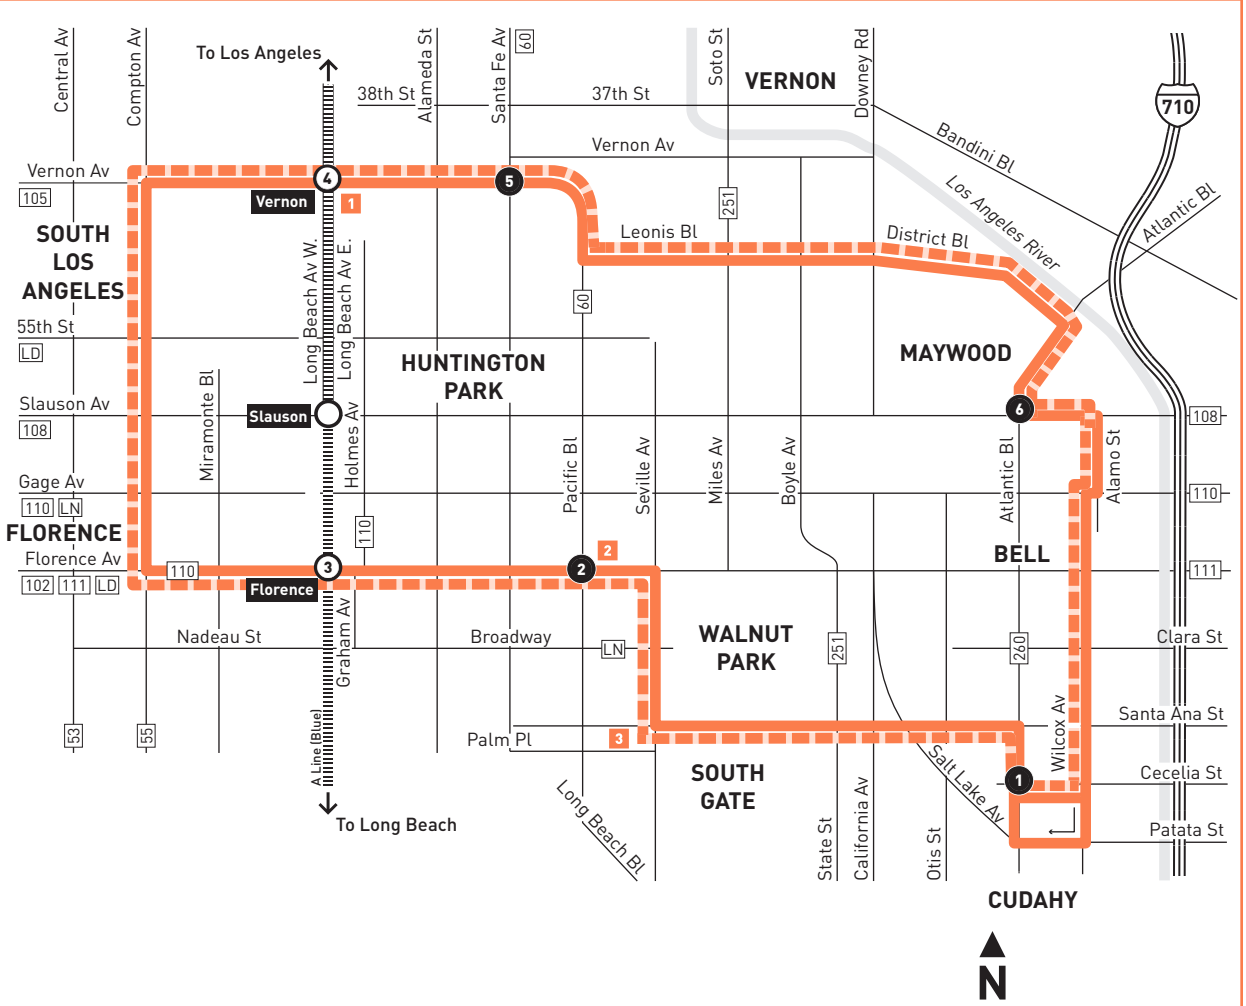

metrolink
323.601.METRO
Wheelchair Hotline
800.621.7828

Travel Info
511
California Relay Service
711

Effective Jun 26 2022

611

Metro Local
Huntington Park Shuttle

CounterClockwise (Approximate Times)

CUDAHY	MAYWOOD	VERNON	LOS ANGELES	FLORENCE	HUNTINGTON PARK	CUDAHY
1	6	5	4	3	2	1
Cecelia & Atlantic	Atlantic & Slauson	Vernon & Santa Fe	Vernon Station	Florence Station	Florence & Pacific	Cecelia & Atlantic
—	—	—	5:39A	5:52A	5:57A	6:10A
6:05A	6:20A	6:35A	6:39	6:52	6:57	7:11
7:05	7:20	7:36	7:40	7:53	7:59	8:14
8:01	8:16	8:32	8:36	8:49	8:55	9:10
9:02	9:17	9:32	9:36	9:50	9:56	10:10
10:01	10:16	10:31	10:35	10:49	10:56	11:10
11:00	11:15	11:30	11:34	11:48	11:55	12:09P
11:59	12:14P	12:30P	12:34P	12:48P	12:55P	1:09
1:00P	1:15	1:31	1:35	1:49	1:56	2:10
2:00	2:15	2:31	2:35	2:49	2:56	3:11
3:00	3:15	3:32	3:37	3:51	3:59	4:14
4:00	4:15	4:33	4:38	4:52	5:00	5:15
5:00	5:15	5:33	5:38	5:52	6:00	6:15
6:00	6:15	6:31	6:35	6:49	6:57	7:10
7:00	7:15	7:30	7:33	7:47	7:54	8:07
8:00	8:15	8:29	8:32	8:45	8:51	9:04
9:00	9:15	9:29	9:32	9:45	9:51	10:04
10:00	10:15	10:29	10:32	—	—	—

Lose something?

Learn more about Metro's Lost & Found service. Visit metro.net/lostandfound or call 323.937.8920.

ROUTE MAP

LEGEND

- Line 611 Clockwise Route
- Line 611 Counter Clockwise Route
- Metro Rail
- Local Stop Timepoint
- Metro Rail / Busway Station & Timepoint
- Metro Rail / Busway Station
- Transit Center
- Map Notes
- Connecting Line
- Rapid Connecting Line
- LD LADOT DASH
- LN County of Los Angeles - The Link

MAP NOTES

- 1 Vernon Station**
Metro 105, 611; LADOT DASH Pueblo Del Rio, DASH Southeast
- 2 Florence & Pacific**
Metro 60, 102, 111, 251, 611; LADOT DASH Chesterfield Square; The Link Florence - Firestone - Walnut Park
- 3 South Gate Plaza**
Metro 60, 102; The Link Florence - Firestone - Walnut Park