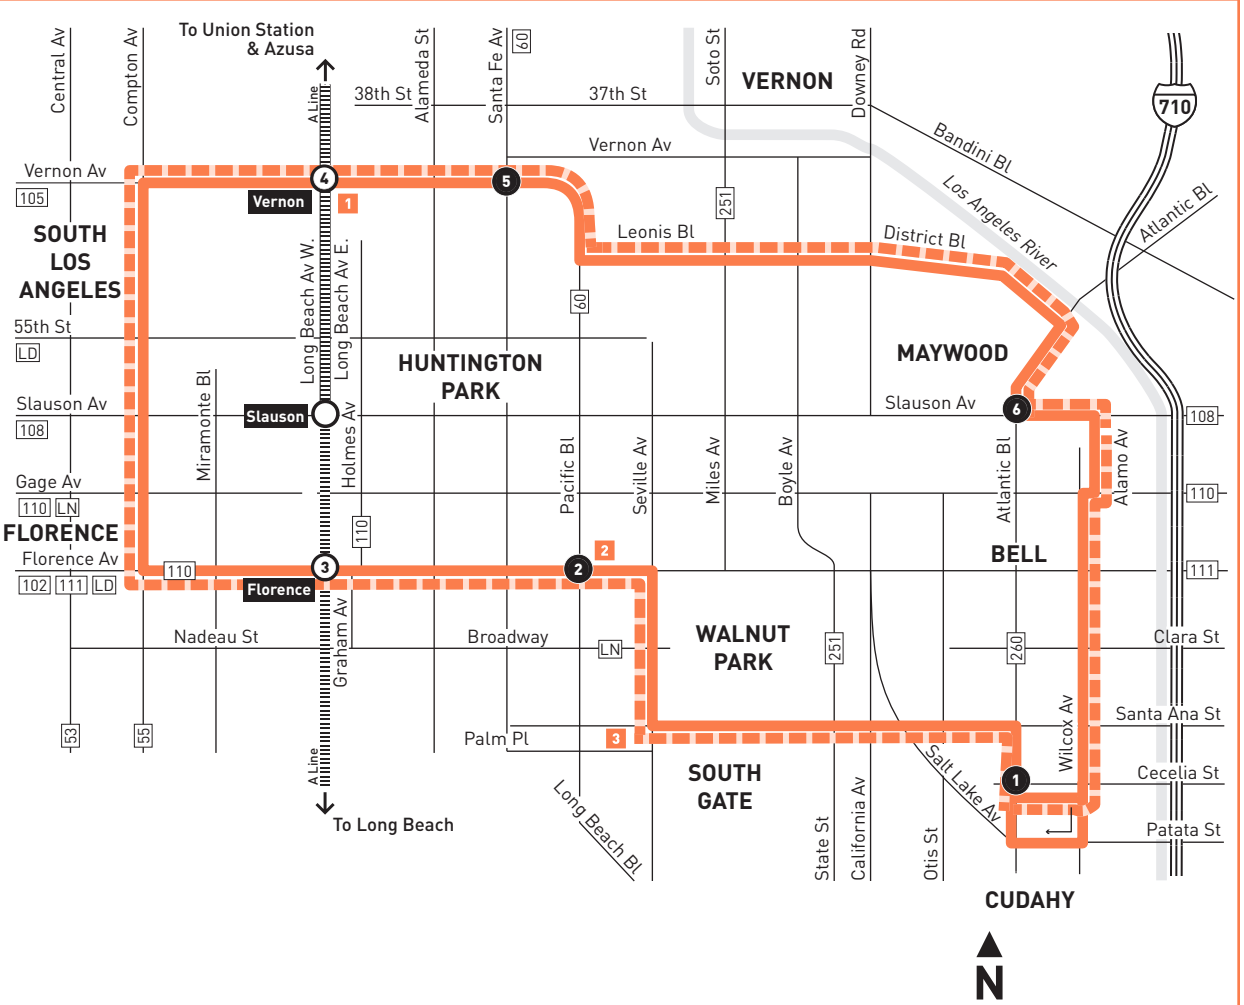

metronet
323.60.METRO
Wheelchair Hotline
800.621.7828

Travel Info
511
California Relay Service
711

Effective Jun 23 2024

611

Metro Local
Huntington Park Shuttle

CounterClockwise (Approximate Times)

CUDAHY	MAYWOOD	VERNON	LOS ANGELES	FLORENCE	HUNTINGTON PARK	CUDAHY
1	6	5	4	3	2	1
Cecelia & Atlantic	Atlantic & Slauson	Vernon & Santa Fe	Vernon Station	Florence Station	Florence & Pacific	Cecelia & Atlantic
6:05A	6:20A	6:35A	6:39A	6:52A	6:57A	7:11A
7:05	7:20	7:36	7:40	7:53	7:59	8:14
8:01	8:16	8:32	8:36	8:49	8:55	9:10
9:02	9:17	9:32	9:36	9:50	9:56	10:10
10:01	10:16	10:31	10:35	10:49	10:56	11:10
11:00	11:15	11:30	11:34	11:48	11:55	12:09P
11:59	12:14P	12:30P	12:34P	12:48P	12:55P	1:09
1:00P	1:15	1:31	1:35	1:49	1:56	2:10
2:00	2:15	2:31	2:35	2:49	2:56	3:11
3:00	3:15	3:32	3:37	3:51	3:59	4:14
4:00	4:15	4:33	4:38	4:52	5:00	5:15
5:00	5:15	5:33	5:38	5:52	6:00	6:15
6:00	6:15	6:31	6:35	6:49	6:57	7:10
7:00	7:15	7:30	7:33	7:47	7:54	8:07
8:00	8:15	8:29	8:32	8:45	8:51	9:04
9:00	9:15	9:29	9:32	9:45	9:51	10:04

ROUTE MAP

LEGEND

- Line 611 Clockwise Route
- Line 611 Counter Clockwise Route
- Metro Rail
- Local Stop Timepoint
- Metro Rail / Busway Station & Timepoint
- Metro Rail / Busway Station
- Transit Center
- Map Notes
- Connecting Line
- Rapid Connecting Line
- LD LADOT DASH
- LN County of Los Angeles - The Link

MAP NOTES

- 1 Vernon Station**
Metro A Line, 105, 611;
LADOT DASH; Pueblo Del Rio,
DASH Southeast
- 2 Florence & Pacific**
Metro 60, 102, 111, 251, 611;
LADOT DASH
Chesterfield Square;
The Link Florence - Firestone -
Walnut Park
- 3 South Gate Plaza**
Metro 60, 102;
The Link Florence - Firestone -
Walnut Park