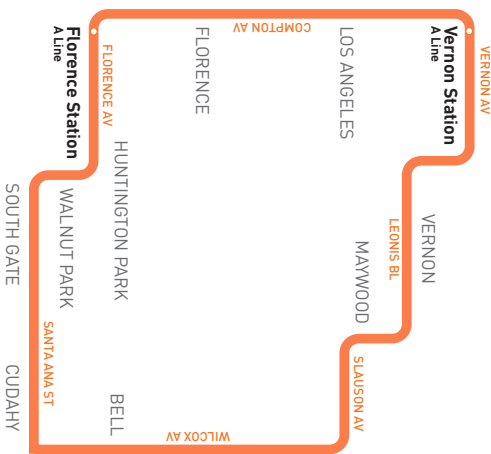

Saturday, Sunday & Holiday

611

Clockwise (Approximate Times / *Tiempos Aproximados*)

CUDAHY	HUNTINGTON PARK	FLORENCE	LOS ANGELES	VERNON	MAYWOOD	CUDAHY
1	2	3	4	5	6	1
Cecelia & Atlantic	Florence & Pacific	Florence Station	Vernon Station	Pacific & Santa Fe	Atlantic & Slauson	Cecelia & Atlantic
5:40A	5:57A	6:03A	6:17A	6:21A	6:37A	6:54A
6:35	6:53	6:59	7:14	7:18	7:34	7:51
7:34	7:53	7:59	8:15	8:19	8:35	8:52
8:36	8:54	9:00	9:15	9:19	9:34	9:51
9:35	9:53	9:59	10:14	10:18	10:33	10:50
10:34	10:52	10:58	11:13	11:17	11:32	11:49
11:33	11:51	11:57	12:12P	12:16P	12:31P	12:48P
12:31P	12:50P	12:56P	1:11	1:15	1:30	1:47
1:30	1:49	1:55	2:10	2:14	2:30	2:47
2:30	2:50	2:56	3:12	3:17	3:33	3:50
3:29	3:48	3:55	4:12	4:17	4:33	4:50
4:27	4:47	4:54	5:11	5:16	5:32	5:50
5:28	5:49	5:56	6:13	6:17	6:33	6:51
6:30	6:49	6:55	7:11	7:15	7:29	7:46
7:30	7:48	7:54	8:08	8:11	8:24	8:40
8:30	8:47	8:53	9:07	9:10	9:23	9:39
9:30	9:47	9:53	10:07	—	—	—

Saturday, Sunday and Holiday Schedules

Horarios de sábado, domingo y días feriados

Saturday, Sunday and Holiday Schedule in effect on New Year's Day, Memorial Day, Independence Day, Labor Day, Thanksgiving Day and Christmas Day.

Horarios de sábado, domingo y días feriados en efecto para año nuevo, día conmemorativo, cuatro de julio, día del trabajo, día de acción de gracias, y Navidad.

metronet
323.60.METRO
Wheelchair Hotline
800.621.7828

Travel Info
511
California Relay Service
711

Effective Jun 23 2024

611

Metro Local
Huntington Park Shuttle