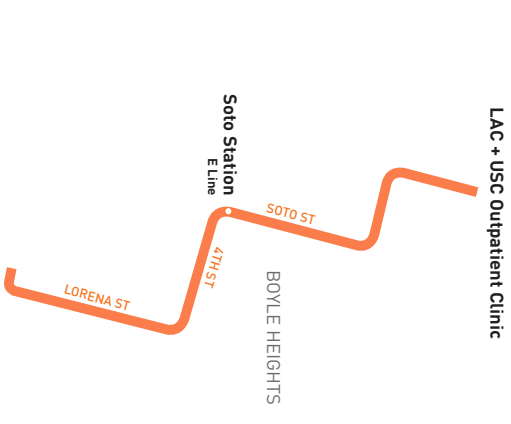

metronet
323.60.METRO
Wheelchair Hotline
800.621.7828

Travel Info
511
California Relay Service
711

Effective Dec 15 2024

605

Metro Local

LAC + USC Med Ctr Shuttle
Northbound to LAC+USC Outpatient Clinic
Southbound to Grande Vista Av

Subject to change without notice
Sujeto a cambios sin previo aviso