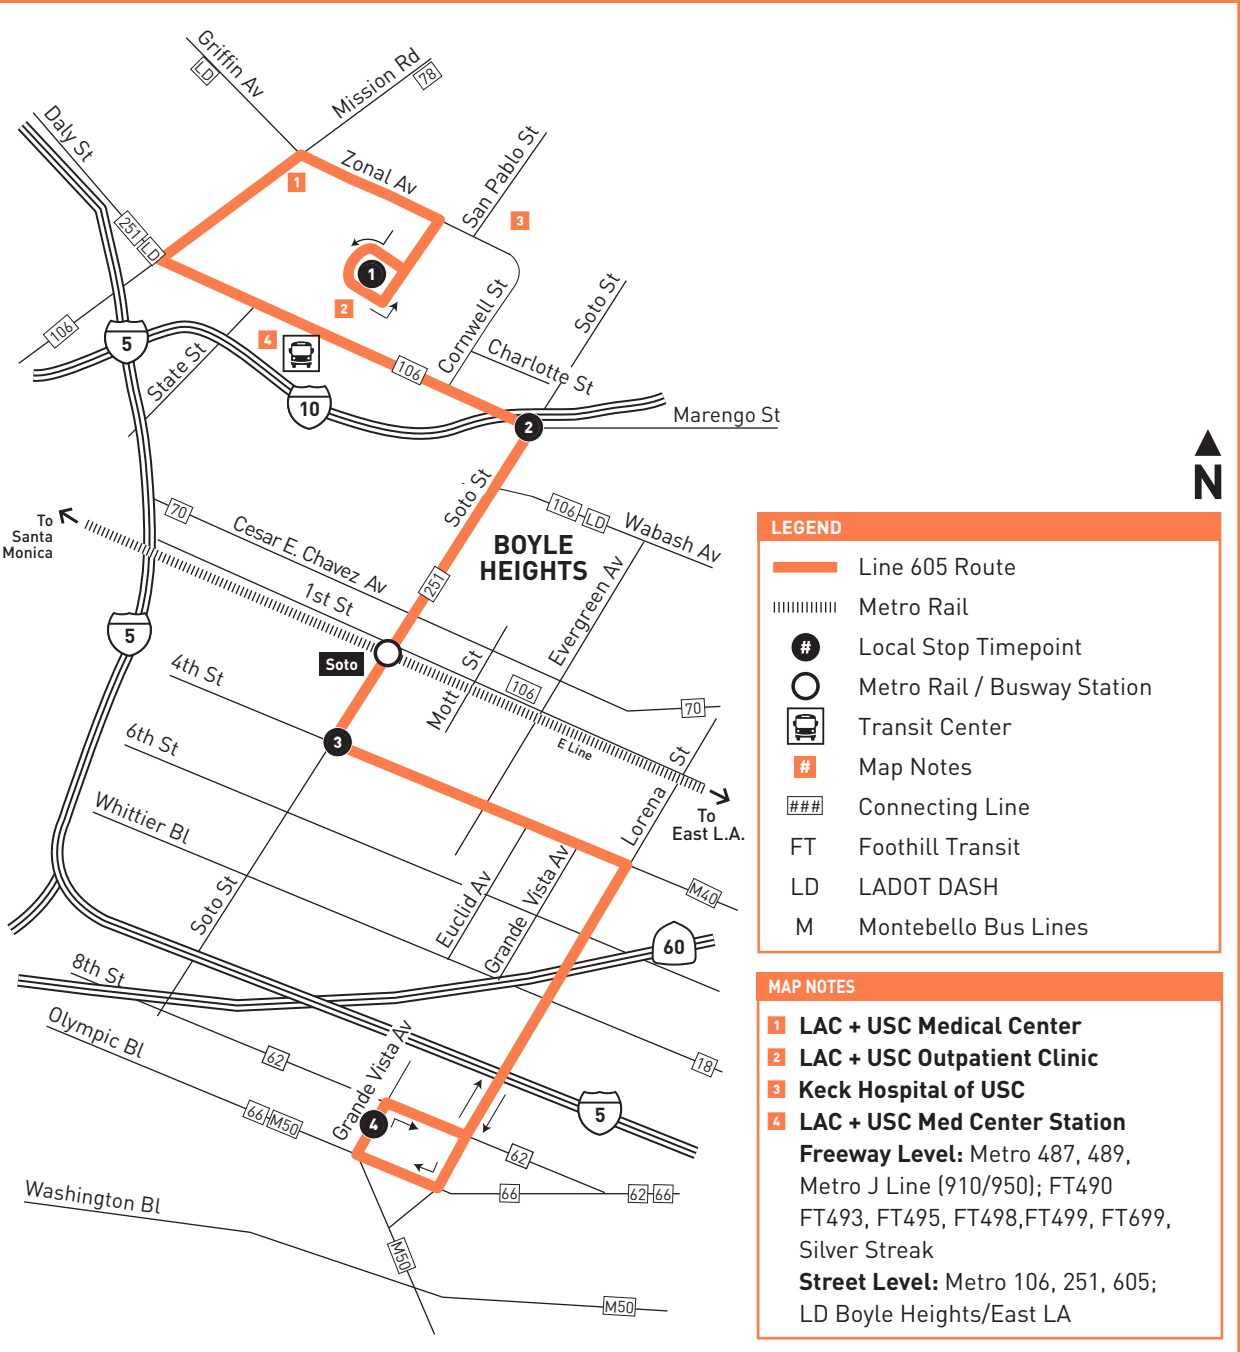

Monday through Friday

605

Effective Dec 15 2024

Northbound Al Norte (Approximate Times / Tiempos Aproximados)

BOYLE HEIGHTS			
4	3	2	1
Grande Vista & Olympic	4th & Soto	Marengo & Soto	LAC+USC Outpatient Clinic
5:37A	5:47A	5:52A	5:58A
6:07	6:18	6:23	6:29
6:25	6:37	6:42	6:48
6:40	6:52	6:57	7:03
6:55	7:08	7:14	7:20
7:10	7:24	7:30	7:37
7:25	7:40	7:47	7:54
7:40	7:55	8:02	8:09
7:55	8:10	8:17	8:24
8:10	8:25	8:32	8:39
8:25	8:39	8:46	8:53
8:40	8:54	9:01	9:08
8:55	9:09	9:16	9:23
9:10	9:24	9:31	9:38
9:25	9:39	9:46	9:53
9:40	9:54	10:01	10:08
9:55	10:09	10:16	10:23
10:10	10:24	10:31	10:38
10:25	10:39	10:46	10:53
10:40	10:54	11:01	11:08
10:55	11:10	11:17	11:24
11:10	11:25	11:32	11:39
11:25	11:40	11:48	11:55
11:40	11:55	12:03P	12:10P
11:55	12:10P	12:18	12:25
12:10P	12:25	12:33	12:40
12:25	12:40	12:48	12:55
12:40	12:55	1:03	1:10
12:55	1:10	1:18	1:25
1:10	1:25	1:33	1:40
1:25	1:40	1:48	1:55
1:40	1:55	2:03	2:10
1:55	2:10	2:18	2:25
2:10	2:25	2:33	2:40
2:25	2:41	2:49	2:56
2:40	2:56	3:04	3:11
2:55	3:11	3:19	3:26
3:10	3:26	3:34	3:41
3:25	3:41	3:49	3:56
3:40	3:56	4:04	4:11
3:55	4:10	4:18	4:25
4:10	4:25	4:33	4:40
4:25	4:40	4:48	4:55
4:40	4:55	5:03	5:10
4:55	5:10	5:18	5:25
5:10	5:25	5:33	5:40
5:25	5:40	5:48	5:55
5:40	5:55	6:03	6:10
5:55	6:10	6:17	6:24
6:10	6:25	6:32	6:38
6:25	6:39	6:45	6:51
6:40	6:53	6:59	7:05
7:00	7:12	7:18	7:24

ROUTE MAP

LEGEND

- Line 605 Route
- Metro Rail
- Local Stop Timepoint
- Metro Rail / Busway Station
- Transit Center
- Map Notes
- Connecting Line
- FT Foothill Transit
- LD LADOT DASH
- M Montebello Bus Lines

MAP NOTES

- 1 LAC + USC Medical Center
- 2 LAC + USC Outpatient Clinic
- 3 Keck Hospital of USC
- 4 LAC + USC Med Center Station

Freeway Level: Metro 487, 489, Metro J Line (910/950); FT490, FT493, FT495, FT498, FT499, FT699, Silver Streak