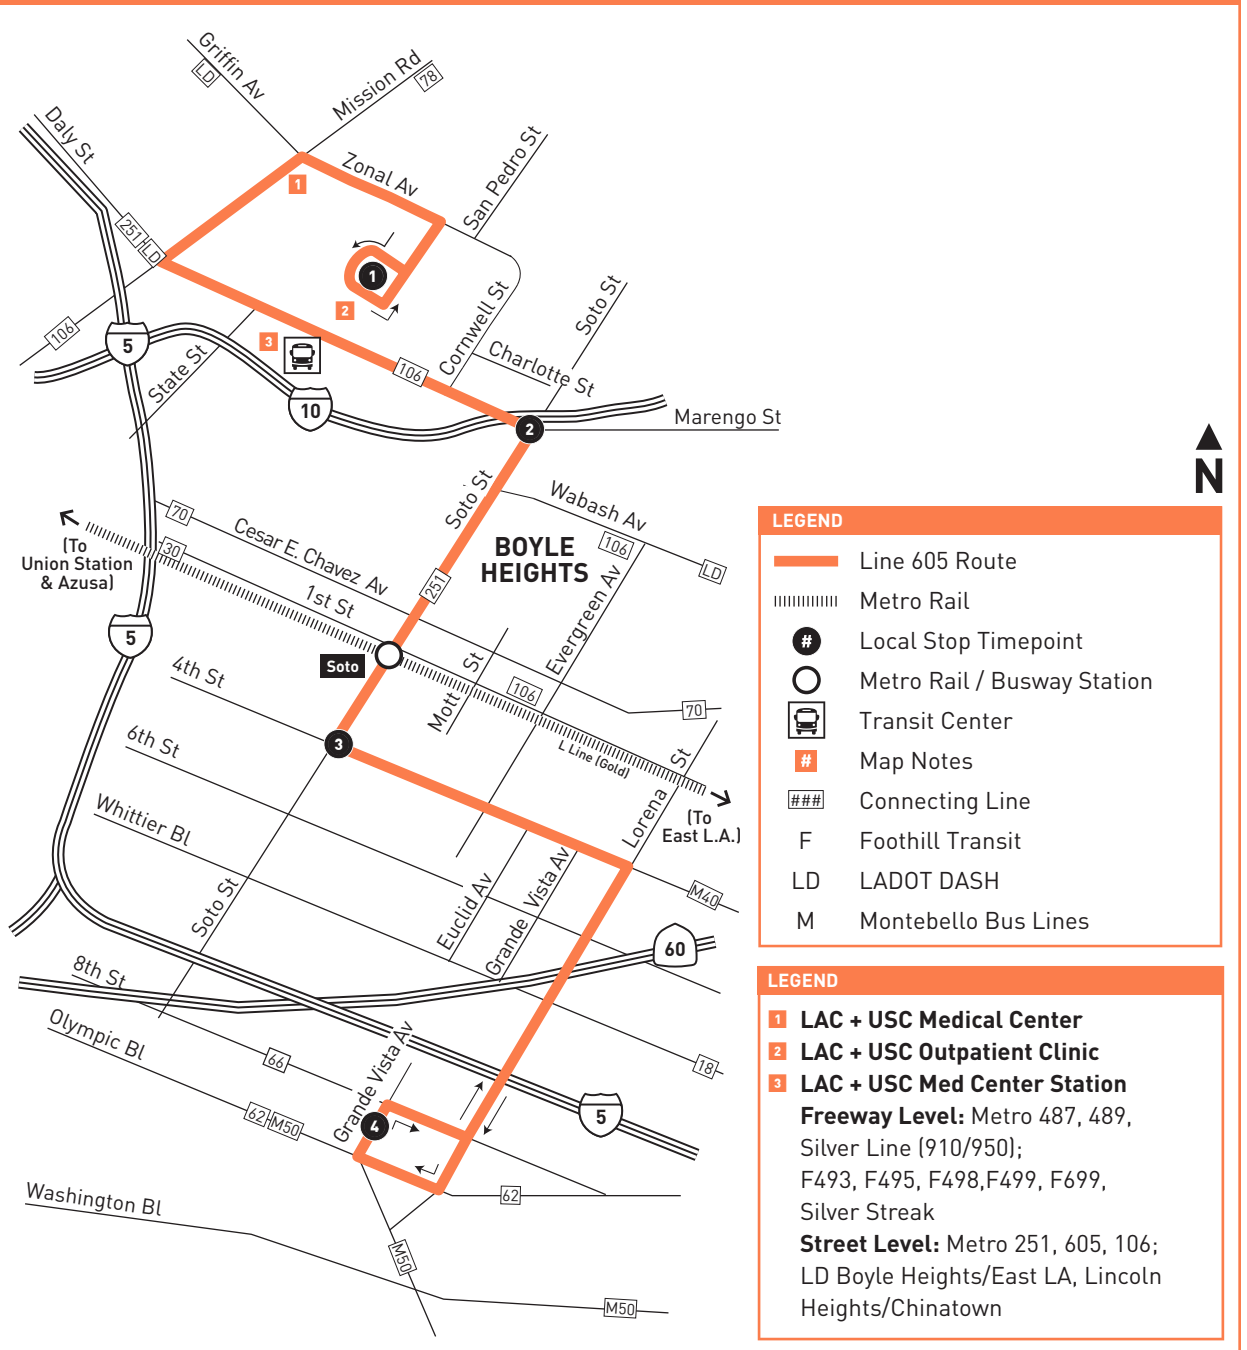

## Nextrip

Text "metro" and your intersection or stop number to 41411 (example: metro vignes&cesarchavez or metro 1563). You can also visit [m.metro.net](http://m.metro.net) or call 511 and say "Nextrip".

## Northbound *Al Norte* (Approximate Times / Tiempos Aproximados)

BOYLE HEIGHTS			
4	3	2	1
Grande Vista & Olympic	4th & Soto	Marengo & Soto	LAC+USC Outpatient Clinic
6:00A	6:10A	6:15A	6:21A
6:25	6:35	6:40	6:46
7:05	7:15	7:20	7:26
7:45	7:56	8:02	8:08
8:26	8:37	8:43	8:49
9:06	9:19	9:25	9:31
9:47	10:00	10:06	10:12
10:27	10:40	10:46	10:52
11:08	11:21	11:27	11:33
11:49	12:03P	12:09P	12:15P
12:29P	12:43	12:49	12:55
1:09	1:23	1:29	1:35
1:49	2:03	2:09	2:15
2:29	2:43	2:49	2:55
3:09	3:23	3:29	3:35
3:49	4:03	4:09	4:15
4:29	4:43	4:49	4:55
5:09	5:23	5:29	5:35
5:49	6:03	6:08	6:14
6:29	6:43	6:48	6:54
7:00	7:11	7:16	7:22

## Southbound *Al Sur* (Approximate Times / Tiempos Aproximados)

BOYLE HEIGHTS			
1	2	3	4
LAC+USC Outpatient Clinic	Soto & Marengo	4th & Soto	Grande Vista & Olympic
6:03A	6:08A	6:13A	6:22A
6:42	6:47	6:53	7:02
7:22	7:27	7:33	7:43
8:02	8:08	8:14	8:24
8:42	8:48	8:54	9:04
9:22	9:28	9:35	9:45
10:02	10:08	10:15	10:25
10:42	10:48	10:55	11:06
11:22	11:28	11:35	11:47
12:02P	12:08P	12:15P	12:27P
12:42	12:48	12:55	1:07
1:22	1:28	1:35	1:47
2:02	2:08	2:15	2:27
2:42	2:48	2:55	3:07
3:22	3:28	3:35	3:47
4:02	4:08	4:15	4:27
4:42	4:48	4:55	5:07
5:22	5:28	5:35	5:47
6:01	6:07	6:14	6:26
6:33	6:39	6:46	6:58
7:11	7:17	7:24	7:36

### ROUTE MAP