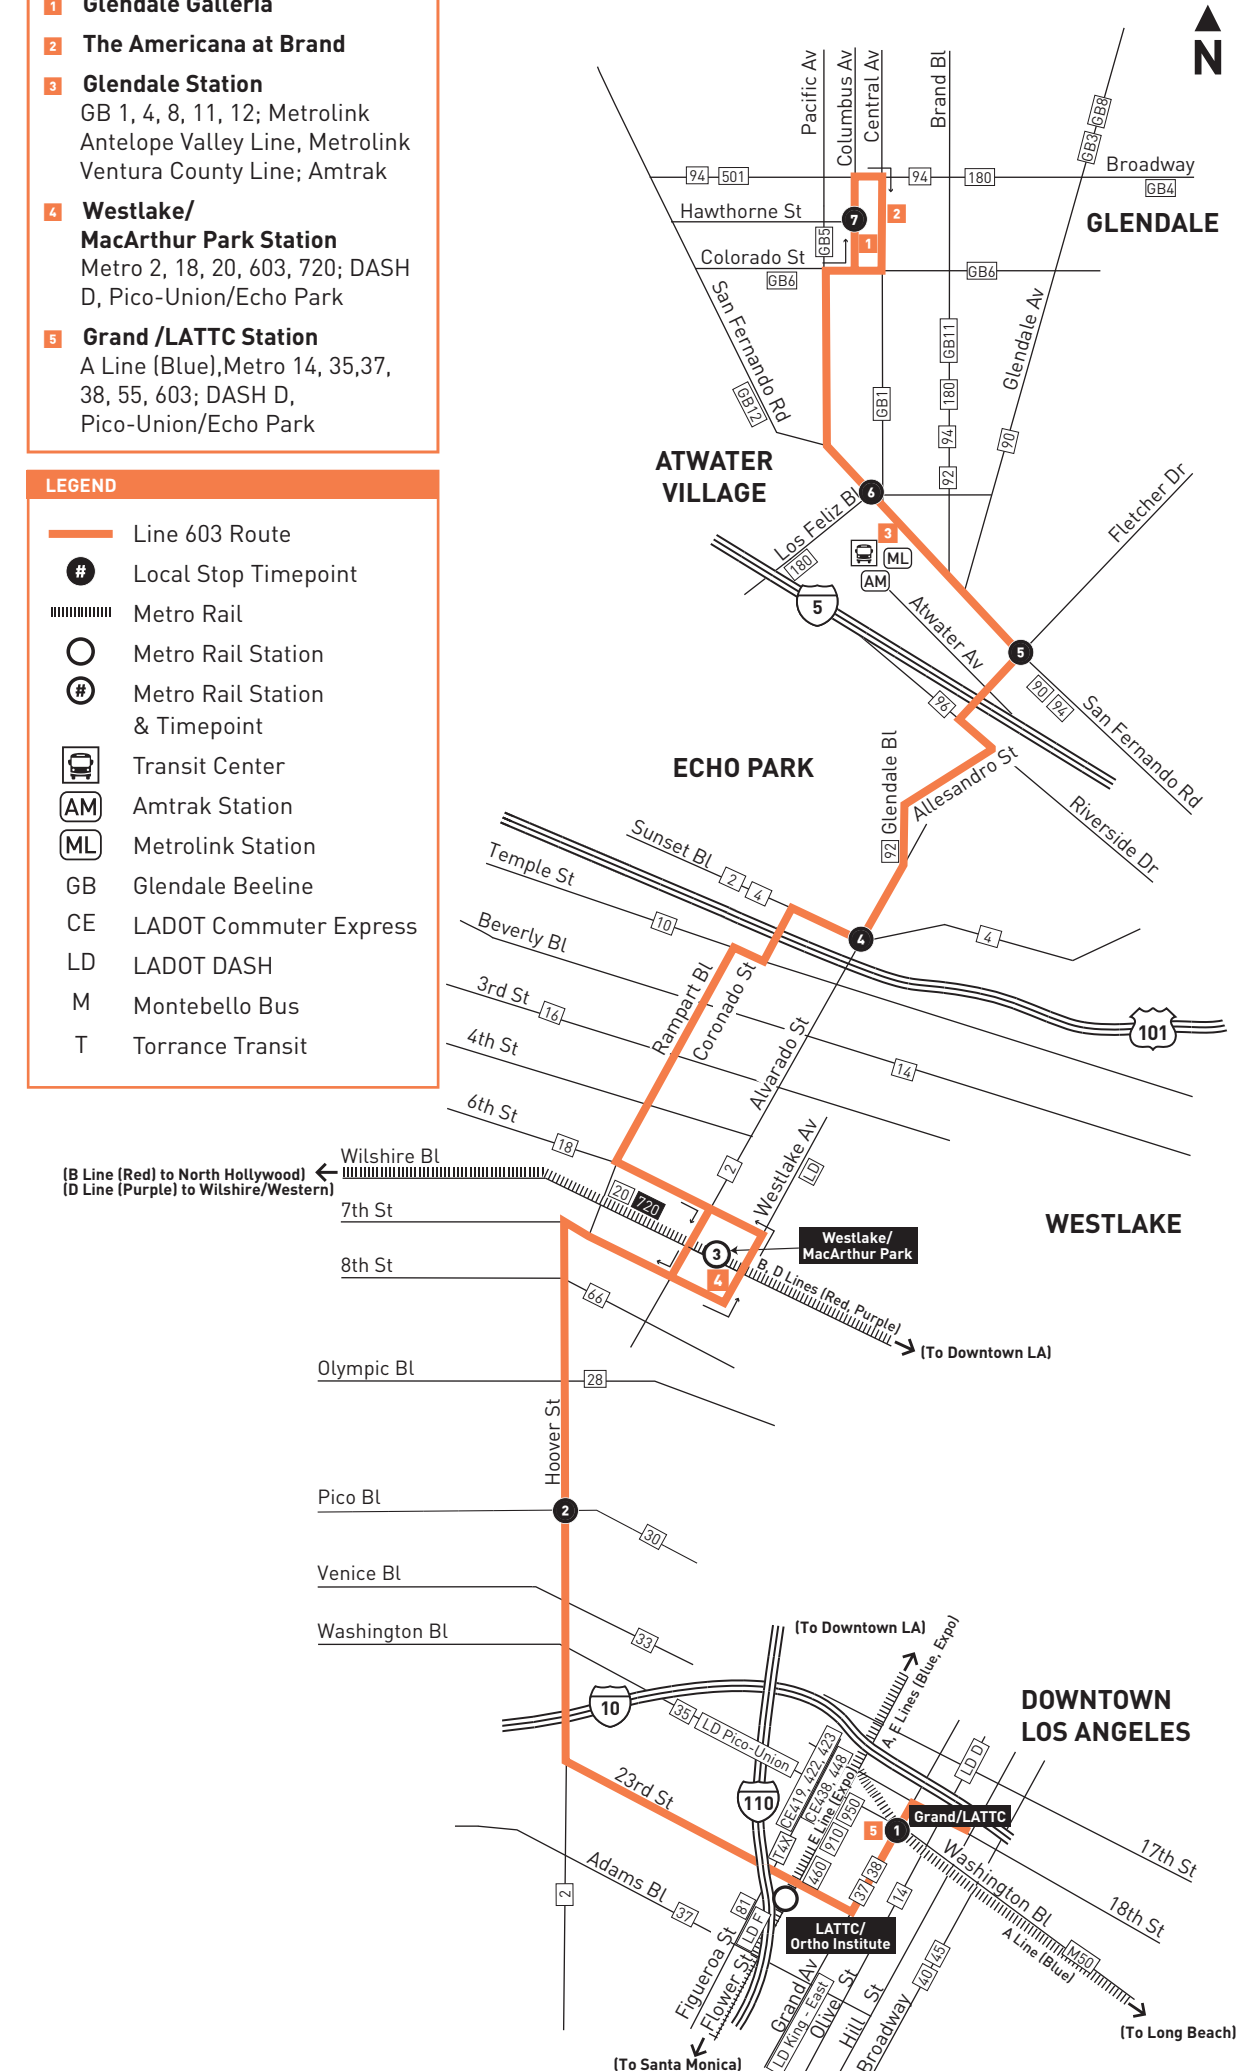

ROUTE MAP

MAP NOTES

- 1** Glendale Galleria
- 2** The Americana at Brand
- 3** Glendale Station
GB 1, 4, 8, 11, 12; Metrolink Antelope Valley Line; Metrolink Ventura County Line; Amtrak
- 4** Westlake/MacArthur Park Station
Metro 2, 18, 20, 603, 720; DASH D, Pico-Union/Echo Park
- 5** Grand /LATTC Station
A Line (Blue), Metro 14, 35, 37, 38, 55, 603; DASH D, Pico-Union/Echo Park

LEGEND

- Line 603 Route
- Local Stop Timepoint
- Metro Rail
- Metro Rail Station
- Metro Rail Station & Timepoint
- Transit Center
- AM Amtrak Station
- ML Metrolink Station
- GB Glendale Beeline
- CE LADOT Commuter Express
- LD LADOT DASH
- M Montebello Bus
- T Torrance Transit