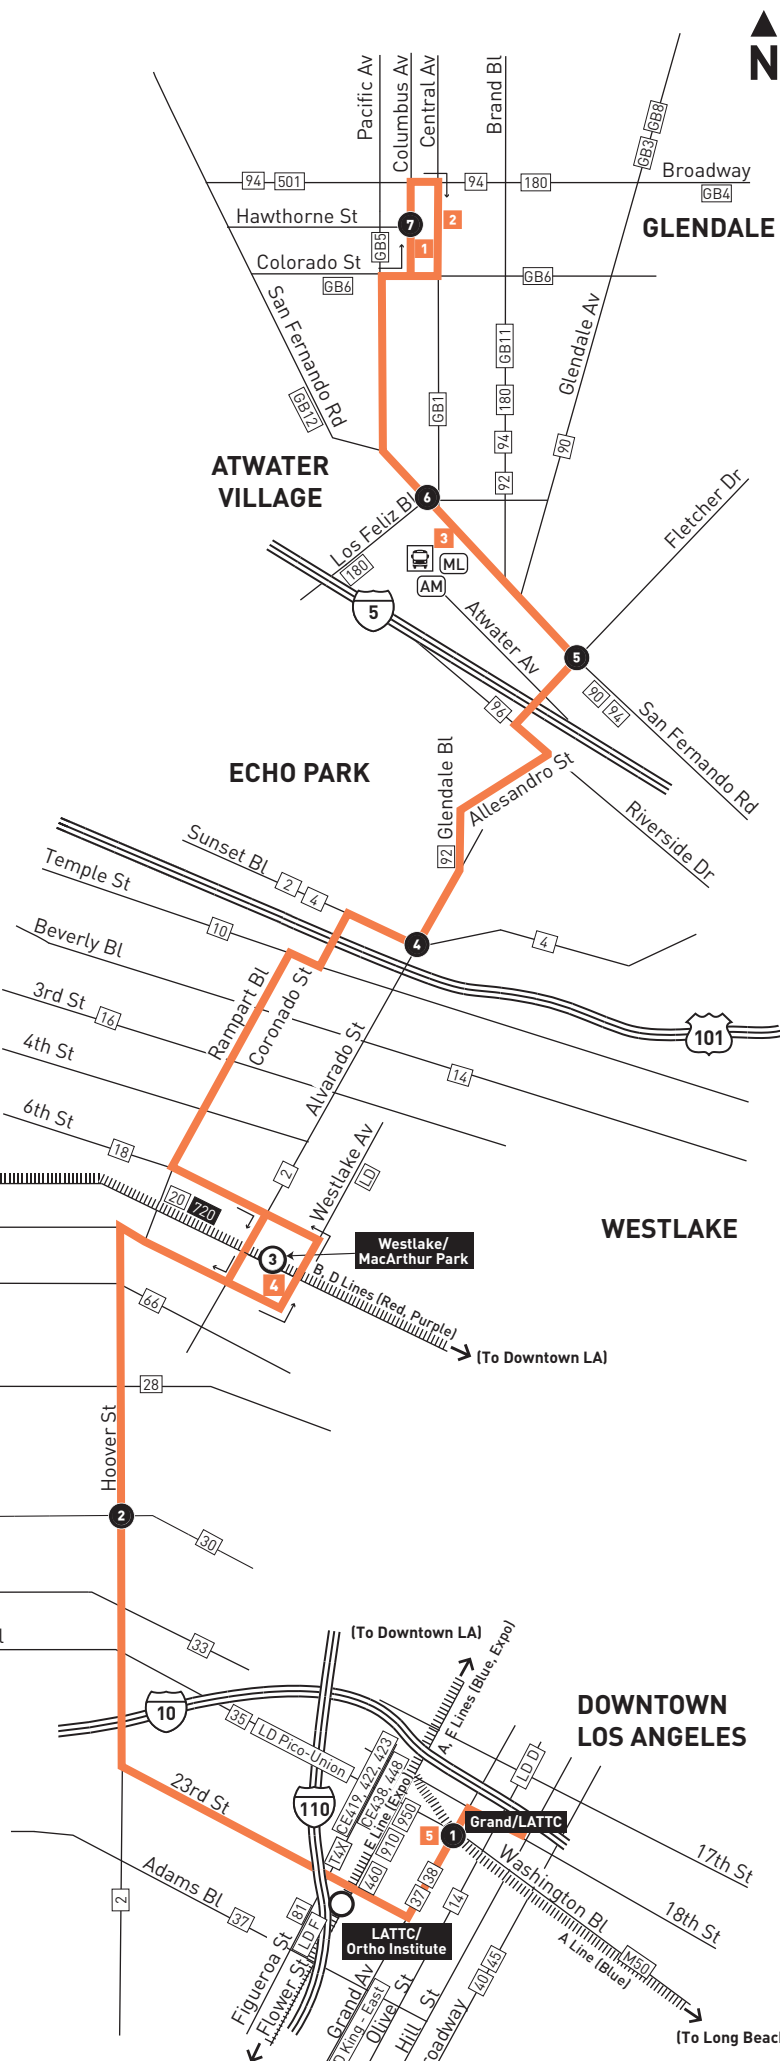

Sunday and Holiday Schedules

Horarios de domingo y días feriados

Sunday and Holiday Schedule in effect on New Year's Day, Memorial Day, Independence Day, Labor Day, Thanksgiving Day and Christmas Day.

Horarios de domingo y días feriados en vigor para New Year's Day, Memorial Day, Independence Day, Labor Day, Thanksgiving Day and Christmas Day.

ROUTE MAP

MAP NOTES

- 1 **Glendale Galleria**
- 2 **The Americana at Brand**
- 3 **Glendale Metrolink Station**
  GB1, 4, 8, 11, 12; Metrolink Antelope Valley, Ventura County; Amtrak
- 4 **Westlake/MacArthur Park Station**
  Metro 2, 18, 20, 603, 720; DASH D, Pico-Union/Echo Park
- 5 **Grand /LATTC Station**
  A Line (Blue), Metro 14, 35, 37, 38, 55, 603; DASH D, Pico-Union/Echo Park

LEGEND

- Line 603 Route
- # Local Stop Timepoint
- Metro Rail
- O Metro Rail Station
- # Metro Rail Station & Timepoint
- Transit Center
- AM Amtrak Station
- ML Metrolink Station
- GB Glendale Beeline
- CE LADOT Commuter Express
- LD LADOT DASH
- M Montebello Bus
- T Torrance Transit

(B Line (Red) to North Hollywood)
(D Line (Purple) to Wilshire/Western)

Lose something?

Learn more about Metro's Lost & Found service. Visit metro.net/lostandfound or call 323.937.8920.