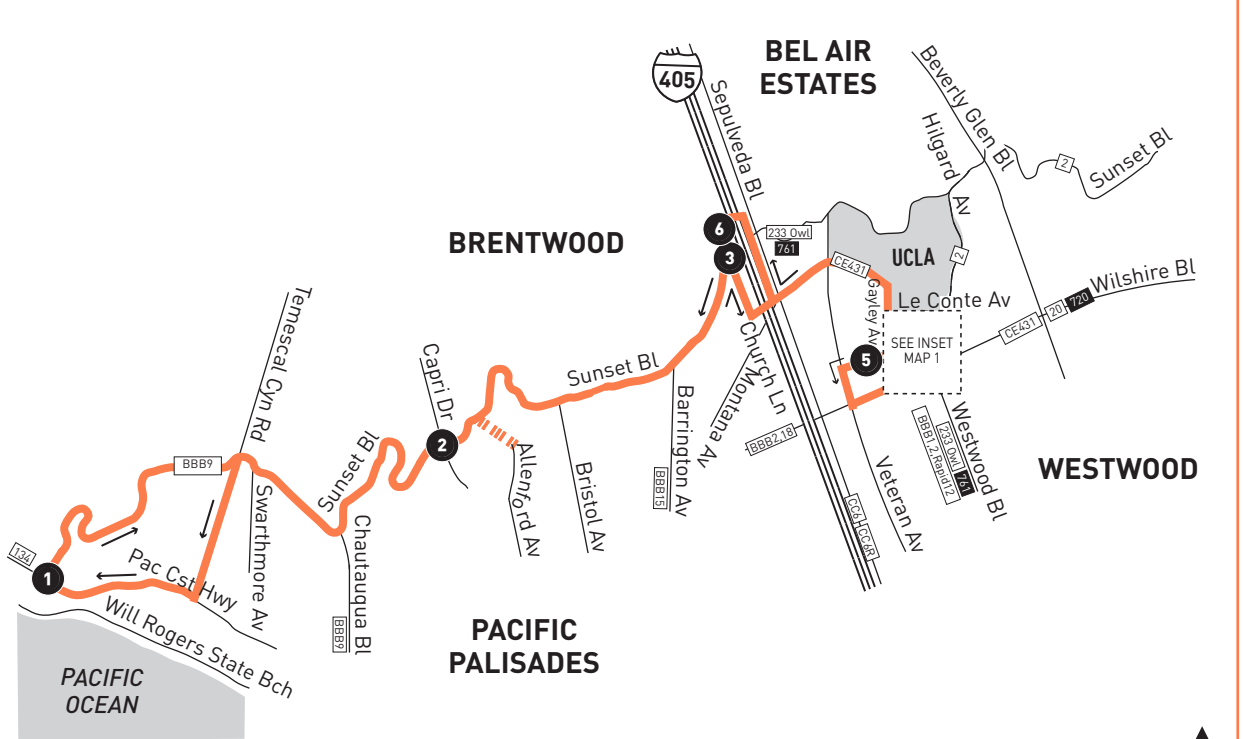

## Eastbound Al Este (Approximate Times / Tiempos Aproximados)

BRENTWOOD	WESTWOOD	BEVERLY HILLS	HOLLYWOOD	LOS ANGELES	ECHO PARK	WESTLAKE	LOS ANGELES
6	7	2	3	4	5	6	8
Church & Sunset	Le Conte & Westwood	Sunset & Beverly	Sunset & Fairfax	Sunset & Western	Vermont / Sunset Station	Sunset & Alvarado	Alvarado & Wilshire
11:50P	11:59P	12:09A	12:22A	12:36A	12:40A	12:48A	1:03A
12:23A	12:32A	12:42	12:54	1:08	1:12	1:20	1:35
12:53	1:02	1:12	1:24	1:38	1:42	1:50	2:05
1:23	1:32	1:42	1:54	2:08	2:12	2:20	2:35
							11:14A
							1:46
							2:16
							2:46

## Westbound Al Oeste (Approximate Times / Tiempos Aproximados)

LOS ANGELES	WESTLAKE	ECHO PARK	LOS ANGELES	HOLLYWOOD	BEVERLY HILLS	WESTWOOD	BRENTWOOD
9	8	7	6	5	4	3	2
Hill & King	Hoover & Washington	Alvarado & Wilshire	Sunset & Alvarado	Vermont / Sunset Station	Sunset & Western	Sunset & Fairfax	Sunset & Beverly
11:38P	11:30P	11:28A	11:20P	11:08P	11:00P	10:52P	10:47P
12:06A	11:58	11:51	11:48	11:37	11:30P	11:22	11:18
12:36	12:28A	12:22A	12:19A	12:08A	12:00P	11:55	11:51
1:13	1:05	12:22A	12:56	12:45	12:33A	12:30A	12:22A

### ROUTE MAP

### INSET MAP 1

**LEGEND**

- Line 602 Route
- Operates School Days only
- Local Stop Timepoint
- Local Stop Timepoint - Single Direction Only
- AV Antelope Valley Transit Authority
- BBB Santa Monica's Big Blue Bus
- CC Culver CityBus
- CE LADOT Commuter Express