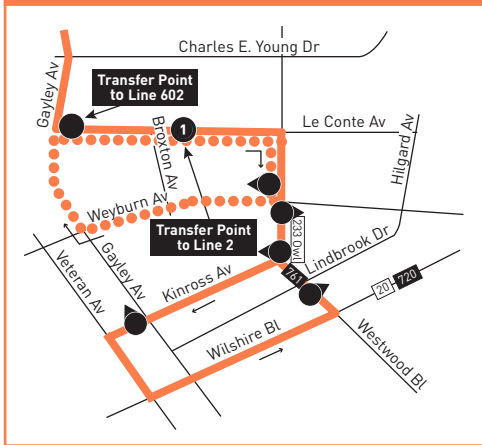

Monday thru Sunday Late Night

Effective Dec 15 2024

2/602

Eastbound Al Este (Approximate Times / Tiempos Aproximados)

BRENTWOOD	WESTWOOD	BEVERLY HILLS	HOLLYWOOD	LOS ANGELES	ECHO PARK	WESTLAKE	LOS ANGELES
6	7	2	3	4	5	6	8
Church & Sunset	Le Conte & Westwood	Sunset & Beverly	Sunset & Fairfax	Sunset & Western	Vermont / Sunset Station	Sunset & Alvarado	Alvarado & Wilshire
11:50P	11:59P	12:09A	12:22A	12:36A	12:40A	12:48A	1:03A
12:23A	12:32A	12:42	12:54	1:08	1:12	1:20	1:35
12:53	1:02	1:12	1:24	1:38	1:42	1:50	2:05
1:23	1:32	1:42	1:54	2:08	2:12	2:20	2:35
							11:14A
							1:46
							2:16
							2:46

Monday thru Sunday Late Night

2/602

Westbound Al Oeste (Approximate Times / Tiempos Aproximados)

LOS ANGELES	WESTLAKE	ECHO PARK	LOS ANGELES	HOLLYWOOD	BEVERLY HILLS	WESTWOOD	BRENTWOOD
9	8	7	6	5	4	3	2
Hill & King	Hoover & Washington	Alvarado & Wilshire	Sunset & Alvarado	Vermont / Sunset Station	Sunset & Western	Sunset & Fairfax	Sunset & Beverly
11:38P	11:30P	11:28A	11:20P	11:08P	11:00P	10:52P	10:47P
12:06A	11:58	11:51	11:48	11:37	11:30P	11:22	11:18
12:36	12:28A	12:22A	12:19A	12:08A	12:00P	11:55	11:51
1:13	1:05	12:22A	12:56	12:45	12:33A	12:30A	12:22A

ROUTE MAP

INSET MAP 1

LEGEND

- Line 602 Route
- Operates School Days only
- Local Stop Timepoint
- Local Stop Timepoint - Single Direction Only
- AV Antelope Valley Transit Authority
- BBB Santa Monica's Big Blue Bus
- CC Culver CityBus
- CE LADOT Commuter Express

INSET 1

- Line 602 Route
- Line 2 Route
- Local Stop - Single Direction Only
- Transfer Point to Line 2 to LA
- Transfer Point to Line 602 Shuttle to PCH

Lose something?

Learn more about Metro's Lost & Found service. Visit metro.net/lostandfound or call 323.937.8920.