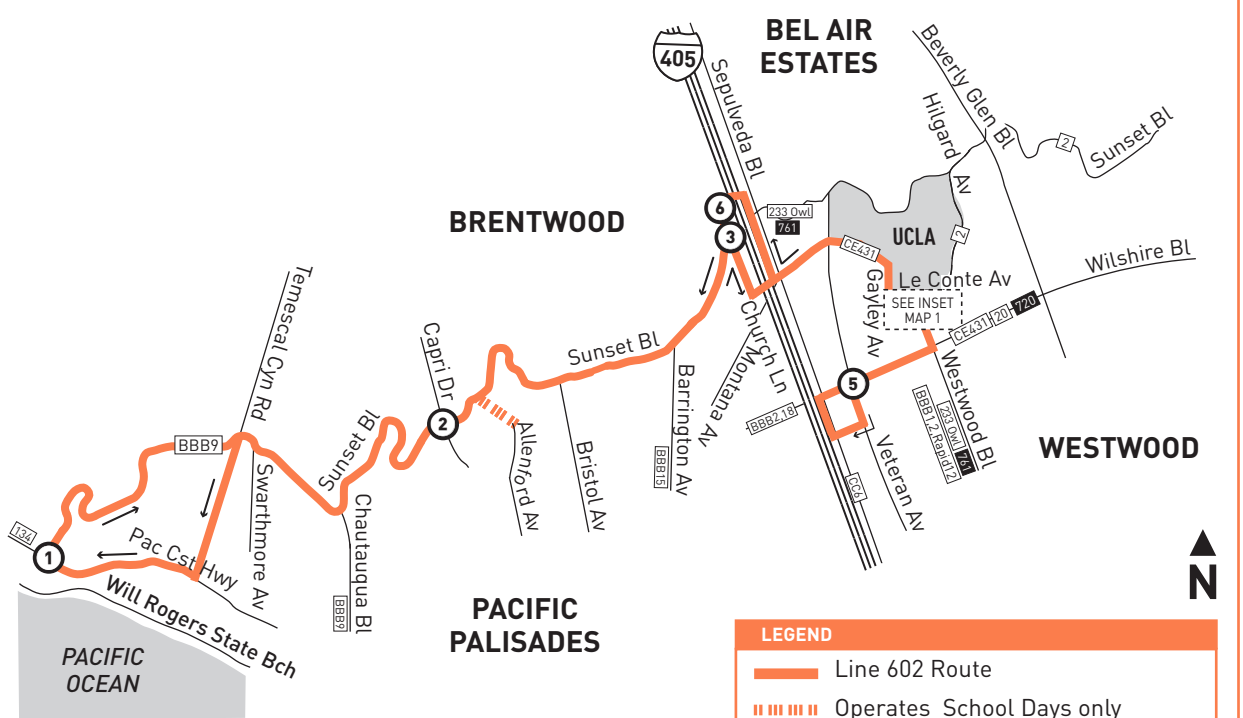

## Eastbound Al Este (Approximate Times / Tiempos Aproximados)

BRENTWOOD	WESTWOOD	BEVERLY HILLS	HOLLYWOOD	LOS ANGELES	ECHO PARK	WESTLAKE	LOS ANGELES		
6	7	2	3	4	5	6	8		
Church & Sunset	Le Conte & Westwood	Sunset & Beverly	Sunset & Fairfax	Sunset & Western	Vermont / Sunset Station	Sunset & Alvarado	Wilshire & Alvarado	Hoover & Washington	Hill & King
11:50P	11:59P	12:09A	12:22A	12:36A	12:40A	12:48A	12:55A	1:03A	1:14A
12:23A	12:32A	12:42	12:54	1:08	1:12	1:20	1:27	1:35	1:46
12:53	1:02	1:12	1:24	1:38	1:42	1:50	1:57	2:05	2:16
1:23	1:32	1:42	1:54	2:08	2:12	2:20	2:27	2:35	2:46

## Westbound Al Oeste (Approximate Times / Tiempos Aproximados)

LOS ANGELES	WESTLAKE	ECHO PARK	LOS ANGELES	HOLLYWOOD	BEVERLY HILLS	WESTWOOD	BRENTWOOD		
9	8	7	6	5	4	3	2	1	6
Hill & King	Hoover & Washington	Wilshire & Alvarado	Sunset & Alvarado	Vermont / Sunset Station	Sunset & Western	Sunset & Fairfax	Sunset & Beverly	Le Conte & Broxton	Church & Sunset
10:12P	10:22P	10:29P	10:37P	10:47P	10:52P	11:08P	11:20P	11:30P	11:38P
10:44	10:54	11:01	11:09	11:18	11:22	11:37	11:48	11:58	12:06A
11:17	11:27	11:34	11:42	11:51	11:55	12:08A	12:19A	12:28A	12:36
11:57	12:07A	12:14A	12:22A	12:30A	12:33A	12:45	12:56	1:05	1:13

### ROUTE MAP