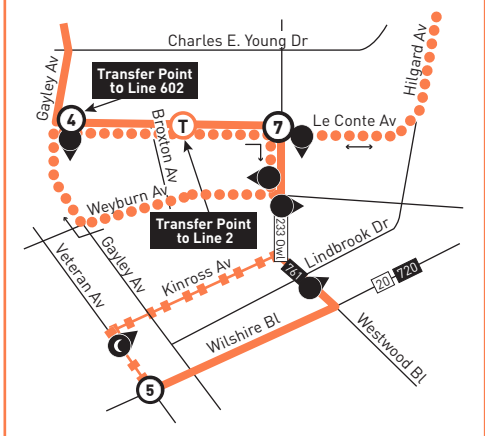

Monday thru Sunday Late Night Schedule

2/602

Effective Dec 11 2022

Eastbound Al Este (Approximate Times / Tiempos Aproximados)

BRENTWOOD	WESTWOOD	BEVERLY HILLS	HOLLYWOOD	LOS ANGELES	ECHO PARK	WESTLAKE	LOS ANGELES		
6	7	2	3	4	5	6	8		
Church & Sunset	Le Conte & Westwood	Sunset & Beverly	Sunset & Fairfax	Sunset & Western	Vermont / Sunset Station	Sunset & Alvarado	Wilshire & Alvarado	Hoover & Washington	Hill & King
11:50P	11:59P	12:09A	12:22A	12:36A	12:40A	12:48A	12:55A	1:03A	1:14A
12:23A	12:32A	12:42	12:54	1:08	1:12	1:20	1:27	1:35	1:46
12:53	1:02	1:12	1:24	1:38	1:42	1:50	1:57	2:05	2:16
1:23	1:32	1:42	1:54	2:08	2:12	2:20	2:27	2:35	2:46

Monday thru Sunday Late Night Schedule

2/602

Westbound Al Oeste (Approximate Times / Tiempos Aproximados)

LOS ANGELES	WESTLAKE	ECHO PARK	LOS ANGELES	HOLLYWOOD	BEVERLY HILLS	WESTWOOD	BRENTWOOD		
9	8	7	6	5	4	3	2	1	6
Hill & King	Hoover & Washington	Wilshire & Alvarado	Sunset & Alvarado	Vermont / Sunset Station	Sunset & Western	Sunset & Fairfax	Sunset & Beverly	Le Conte & Broxton	Church & Sunset
10:12P	10:22P	10:29P	10:37P	10:47P	10:52P	11:08P	11:20P	11:30P	11:38P
10:44	10:54	11:01	11:09	11:18	11:22	11:37	11:48	11:58	12:06A
11:17	11:27	11:34	11:42	11:51	11:55	12:08A	12:19A	12:28A	12:36
11:57	12:07A	12:14A	12:22A	12:30A	12:33A	12:45	12:56	1:05	1:13

Saturday, Sunday and Holiday Schedules

Horarios de sábado, domingo y días feriados

Saturday, Sunday & Holiday schedule in effect on New Year's Day, Memorial Day, Independence Day, Labor Day, Thanksgiving Day and Christmas Day.

Horarios de sábado domingo y días feriados en vigor para New Year's Day, Memorial Day, Independence Day, Labor Day, Thanksgiving Day y Christmas Day.

ROUTE MAP