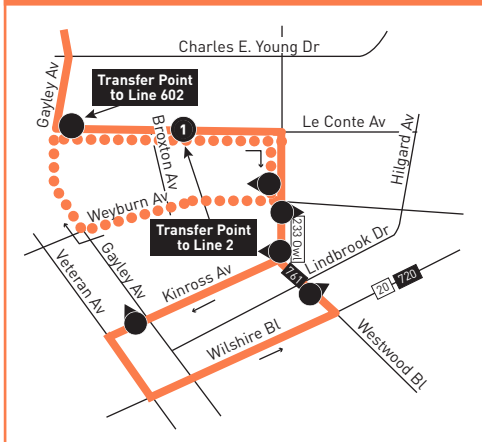

Monday thru Sunday Late Night

2/602

Westbound Al Oeste (Approximate Times / Tiempos Aproximados)

LOS ANGELES	WESTLAKE	ECHO PARK	LOS ANGELES	HOLLYWOOD	BEVERLY HILLS	WESTWOOD	BRENTWOOD
9	8	7	6	5	4	3	2
Hill & King	Hoover & Washington	Alvarado & Wilshire	Sunset & Alvarado	Vermont / Sunset Station	Sunset & Western	Sunset & Fairfax	Sunset & Beverly
11:38P	11:30P	11:30P	11:30P	11:30P	11:30P	11:30P	11:30P
12:06A	11:58	11:58	11:58	11:58	11:58	11:58	11:58
12:36	12:28A	12:28A	12:28A	12:28A	12:28A	12:28A	12:28A
1:13	1:05	1:05	1:05	1:05	1:05	1:05	1:05

Horarios de sábado, domingo y días feriados en efecto para año nuevo, día conmemorativo, cuatro de julio, día del trabajo, día de acción de gracias, y Navidad.

ROUTE MAP

LEGEND

- Line 602 Route
- Operates School Days only
- Local Stop Timepoint
- Local Stop Timepoint - Single Direction Only
- AV Antelope Valley Transit Authority
- BBB Santa Monica's Big Blue Bus
- CC Culver CityBus
- CE LADOT Commuter Express

INSET 1

- Line 602 Route
- Line 2 Route
- Local Stop - Single Direction Only
- Transfer Point to Line 2 to LA
- Transfer Point to Line 602 Shuttle to PCH

INSET MAP 1

Lose something?

Learn more about Metro's Lost & Found service. Visit metro.net/lostandfound or call 323.937.8920.