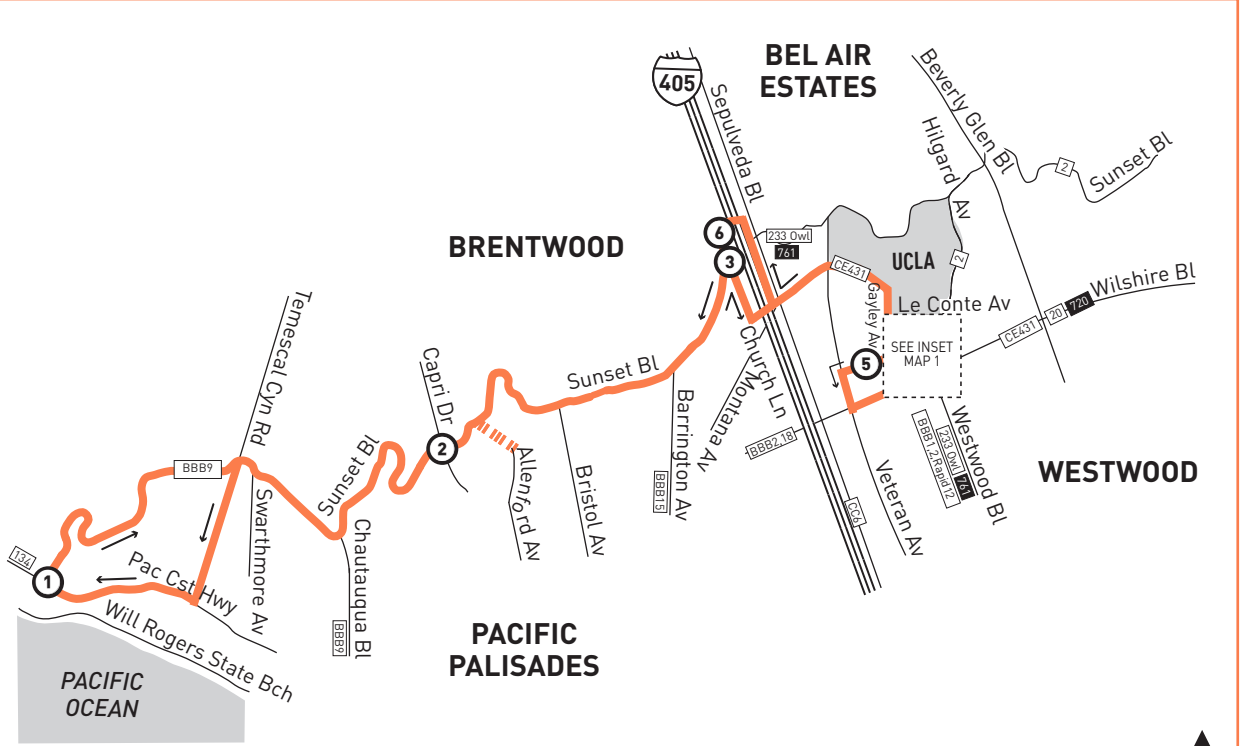

Monday thru Sunday Late Night

2/602

Westbound Al Oeste (Approximate Times / Tiempos Aproximados)

LOS ANGELES	WESTLAKE	ECHO PARK	LOS ANGELES	HOLLYWOOD	BEVERLY HILLS	WESTWOOD	BRENTWOOD
9	8	7	6	5	4	3	2
Hill & King	Hoover & Washington	Alvarado & Wilshire	Sunset & Alvarado	Vermont / Sunset Station	Sunset & Western	Sunset & Fairfax	Sunset & Beverly
11:38P	11:30P	11:30P	11:30P	11:30P	11:30P	11:30P	11:30P
12:06A	11:58	11:58	11:58	11:58	11:58	11:58	11:58
12:36	12:28A	12:28A	12:28A	12:28A	12:28A	12:28A	12:28A
1:13	1:05	1:05	1:05	1:05	1:05	1:05	1:05

Saturday, Sunday and Holiday Schedules

Horarios de sábado, domingo y días feriados

Saturday, Sunday & Holiday schedule in effect on New Year's Day, Memorial Day, Independence Day, Labor Day, Thanksgiving Day and Christmas Day.

Horarios de sábado, domingo y días feriados en efecto para año nuevo, día conmemorativo, cuatro de julio, día del trabajo, día de acción de gracias, y Navidad.

ROUTE MAP