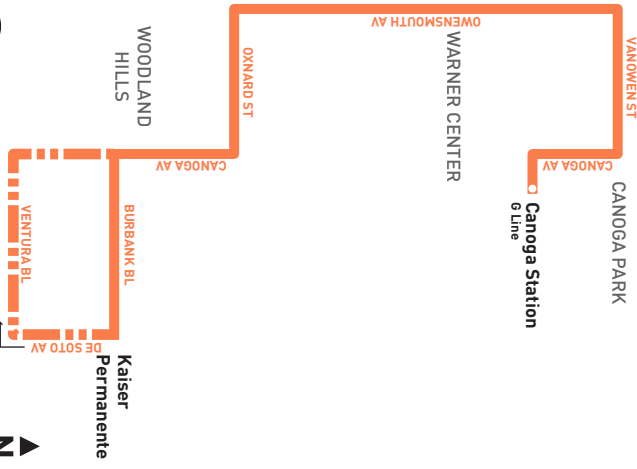

Southbound Al Sur (Approximate Times / Tiempos Aproximados)

CANOGA PARK	WARNER CENTER	WOODLAND HILLS
1	2	3
Canoga Station	Warner Center Transit Hub	De Soto & Burbank
5:40A	5:45A	5:52A
6:00	6:05	6:12
6:20	6:25	6:32
6:40	6:45	6:52
6:59	7:04	7:12
7:19	7:24	7:32
7:39	7:44	7:52
8:00	8:05	8:12
8:20	8:25	8:32
8:40	8:45	8:52
9:00	9:05	9:12
9:20	9:25	9:32
9:40	9:45	9:52
10:00	10:05	10:12
10:20	10:25	10:32
10:40	10:45	10:52
11:00	11:05	11:12
11:20	11:25	11:32
11:40	11:45	11:52
12:00P	12:05P	12:12P
12:20	12:25	12:32
12:40	12:45	12:52
1:00	1:05	1:11
1:20	1:25	1:31
1:40	1:45	1:51
2:00	2:05	2:12
2:20	2:25	2:32
2:40	2:45	2:52
3:00	3:05	3:12
3:20	3:25	3:32
3:40	3:45	3:52
4:00	4:05	4:12
4:20	4:25	4:32
4:39	4:45	4:52
4:59	5:05	5:12
5:19	5:25	5:32
5:40	5:45	5:52
6:00	6:05	6:12
6:20	6:25	6:32
6:40	6:45	6:52
7:00	7:05	7:12
7:20	7:25	7:32
7:40	7:45	7:52
8:00	8:05	8:12
8:20	8:25	8:32
8:40	8:45	8:52
9:00	9:05	9:12
9:20	9:25	9:32
9:40	9:45	9:52
9:59	10:04	10:11
10:19	10:24	10:31
10:39	10:44	10:51

Boxed trips follow the Late Night route via Ventura Bl
Los viajes en caja siguen la ruta Late Night a través de Ventura Bl

Follow us.

- @metrolosangeles
- @losangelesmetro
- @metrolosangeles

For transportation news and views, visit metro.net/thesource.

Metro

- metro.net
  323 GO METRO
- Wheelchair Hotline
  800.621.7828
- Travel Info
  511
- California Relay Service
  711

Warner Center Shuttle
Northbound to Canoga Station
Southbound to Kaiser Permanente
via Owensmouth Av, Canoga Av, Burbank Bl

601

Effective Dec 15 2024