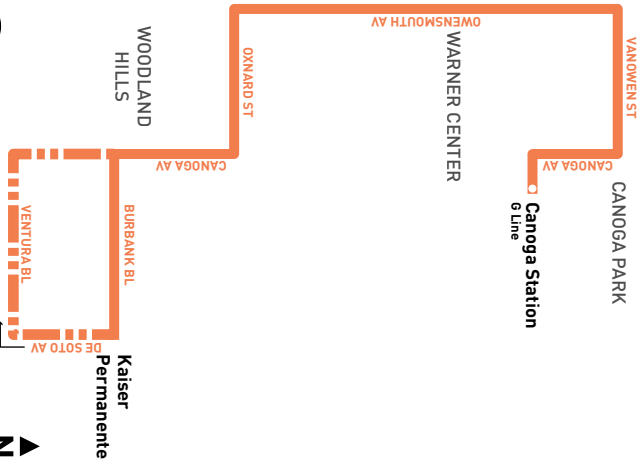

Southbound Al Sur (Approximate Times / Tiempos Aproximados)

CANOGA PARK	WARNER CENTER	WOODLAND HILLS
1	2	3
Canoga Station	Warner Center Transit Hub	De Soto & Burbank
5:40A	5:45A	5:52A
6:00	6:05	6:12
6:20	6:25	6:32
6:40	6:45	6:52
6:58	7:04	7:12
7:18	7:24	7:32
7:39	7:44	7:52
8:00	8:05	8:12
8:20	8:25	8:32
8:40	8:45	8:52
9:00	9:05	9:12
9:20	9:25	9:32
9:40	9:45	9:52
10:00	10:05	10:12
10:20	10:25	10:32
10:40	10:45	10:52
11:00	11:05	11:12
11:20	11:25	11:32
11:40	11:45	11:52
12:00P	12:05P	12:12P
12:20	12:25	12:32
12:40	12:45	12:52
1:00	1:05	1:12
1:20	1:25	1:32
1:40	1:45	1:52
2:00	2:05	2:12
2:20	2:25	2:32
2:40	2:45	2:52
3:00	3:05	3:12
3:20	3:25	3:32
3:40	3:45	3:52
4:00	4:05	4:12
4:20	4:25	4:32
4:38	4:44	4:52
4:58	5:04	5:12
5:18	5:24	5:32
5:40	5:45	5:52
6:00	6:05	6:12
6:20	6:25	6:32
6:40	6:45	6:52
7:00	7:05	7:12
7:20	7:25	7:32
7:40	7:45	7:52
8:00	8:05	8:12
8:20	8:25	8:32
8:40	8:45	8:52
9:00	9:05	9:12
9:20	9:25	9:32
9:40	9:45	9:52
9:59	10:04	10:11
10:19	10:24	10:31
10:39	10:44	10:51

Boxed trips follow the Late Night route via Ventura Bl
Los viajes en caja siguen la ruta Late Night a través de Ventura Bl

Follow us.

- @metrolosangeles
- @losangelesmetro
- @metrolosangeles

For transportation news and views, visit metro.net/thesource.

Metro

- metro.net
  323 GO METRO
- Wheelchair Hotline
  800.621.7828
- Travel Info
  511
- California Relay Service
  711

Warner Center Shuttle
Northbound to Canoga Station
Southbound to Kaiser Permanente
via Owensmouth Av, Canoga Av, Burbank Bl

601

Effective Jun 23 2024