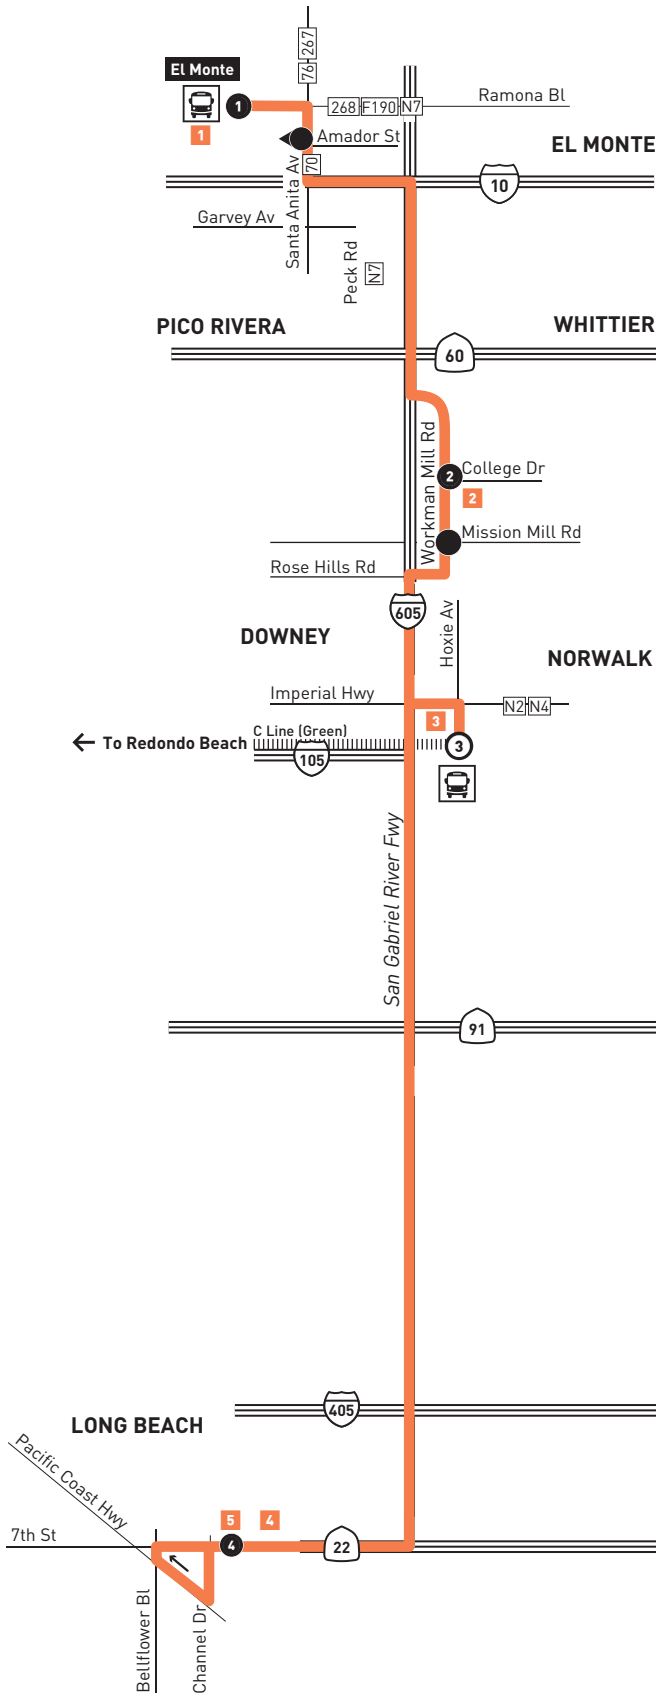

Southbound *Al Sur* (Approximate Times / Tiempos Aproximados)

EL MONTE	WHITTIER	NORWALK	LONG BEACH
1	2	3	4
El Monte Bus Station	Rio Hondo College	Norwalk C Line (Green) Station	V.A. Medical Center Long Beach
4:22A	4:36A	4:53A	5:20A
4:52	5:06	5:23	5:50
5:22	5:36	5:53	6:20
5:49	6:04	6:23	6:50
6:16	6:31	6:53	7:20
6:45	7:07	7:23	7:50
7:12	7:31	7:53	8:20
7:41	8:01	8:23	8:50
8:11	8:31	8:53	9:20
8:48	9:03	9:23	9:50
9:33	9:48	10:08	10:35
10:18	10:33	10:53	11:20
11:03	11:18	11:38	12:05P
11:48	12:03P	12:23P	12:50
12:33P	12:48	1:08	1:35
1:18	1:33	1:53	2:20
2:01	2:17	2:38	3:05
2:44	3:00	3:23	3:50
3:10	3:28	3:53	4:20
3:38	3:56	4:23	4:50
4:06	4:24	4:53	5:20
4:36	4:54	5:23	5:50
5:06	5:24	5:53	6:20
5:52	6:10	6:35	7:02
6:44	7:01	7:20	7:47
7:31	7:47	8:05	8:32
8:17	8:33	8:50	9:17
9:02	9:18	9:35	10:02

Effective Dec 11 2022

577

Metro Local

Northbound to El Monte Station
Southbound to Long Beach Va Med. Ctr.
Via I-605 Fwy

LEGEND

- Line 577 Route
- ||||| Metro Rail
- Local Stop Timepoint
- Local Stop
- ◀ Local Stop - Southbound Direction Only
- ⊕ Metro Rail / Busway Station & Timepoint
- Metro Rail / Busway Station
- 🚏 Transit Center
- # Map Notes
- ### Connecting Line
- F Foothill Transit
- LB Long Beach Transit
- N Norwalk Transit
- OC Orange County Transportation Authority (OCTA)

MAP NOTES

- 1 El Monte Station**
Upper Level: Metro J Line (Silver 910/950); F486, F488, F492, Silver Streak; Greyhound; Hollywood Bowl Shuttle
Lower Level: Metro 70, 76, 267, 268, 287, 577; F178, F190, F194, F269, F270, F282; N7
- 2 Rio Hondo College**
 Metro 577; N1, N7; F274
- 3 Norwalk Station**
 Metro 111, 115, 120, 125, 460, 577, C Line (Green); N2, N4, N5, N7; LB172, LB173
- 4 Cal State Long Beach**
 Metro 577; LB41, LB45, LB46, LB91, LB92, LB93, LB94, LB121, LB171, LB175; OC1, OC50, OC60, OC560
- 5 VA Medical Center**
 Metro 577; LB41, LB45, LB46, LB91, LB92, LB93, LB94, LB121, LB171, LB175; OC1, OC50, OC60, OC560