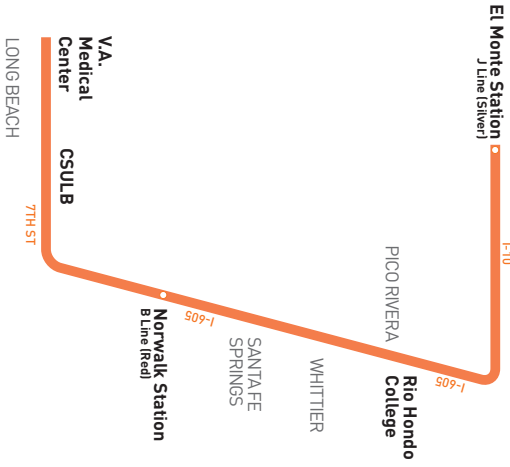

Southbound *Al Sur* (Approximate Times / Tiempos Aproximados)

EL MONTE	WHITTIER	NORWALK	LONG BEACH
1	2	3	4
El Monte Bus Station	Rio Hondo College	Norwalk C Line (Green) Station	V.A. Medical Center Long Beach
4:22A	4:36A	4:53A	5:20A
4:52	5:06	5:23	5:50
5:22	5:36	5:53	6:20
5:49	6:04	6:23	6:50
6:16	6:31	6:53	7:20
6:45	7:07	7:23	7:50
7:12	7:31	7:53	8:20
7:41	8:01	8:23	8:50
8:11	8:31	8:53	9:20
8:48	9:03	9:23	9:50
9:33	9:48	10:08	10:35
10:18	10:33	10:53	11:20
11:03	11:18	11:38	12:05P
11:48	12:03P	12:23P	12:50
12:33P	12:48	1:08	1:35
1:18	1:33	1:53	2:20
2:01	2:17	2:38	3:05
2:44	3:00	3:23	3:50
3:10	3:28	3:53	4:20
3:38	3:56	4:23	4:50
4:06	4:24	4:53	5:20
4:36	4:54	5:23	5:50
5:06	5:24	5:53	6:20
5:52	6:10	6:35	7:02
6:44	7:01	7:20	7:47
7:31	7:47	8:05	8:32
8:17	8:33	8:50	9:17
9:02	9:18	9:35	10:02

Saturday, Sunday and Holiday Schedules

No service on Saturday, Sunday, New Year's Day, Memorial Day, Independence Day, Labor Day, Thanksgiving Day and Christmas Day.

Horarios de sábado, domingo y días feriados

No hay servicio en sábado, domingo, New Year's Day, Memorial Day, Independence Day, Labor Day, Thanksgiving Day y Christmas Day.

Freeway Express Zone Fares/Tarifas Para Zonas En Las Autopistas

Additional fare may be required for travel on freeway.
Please call 1.323.GOMETRO for more information.

Tarifa adicional puede ser requerida para viajar en las autopistas.
Por favor llame al 1.323.GOMETRO para mas información.

metro.net 323.GOMETRO
Wheelchair Hotline 800.621.7828
Travel Info 511
California Relay Service 711

Effective Dec 11 2022

577

Metro Local

Northbound to El Monte Station
Southbound to Long Beach Va Med. Ctr.
Via I-605 Fwy