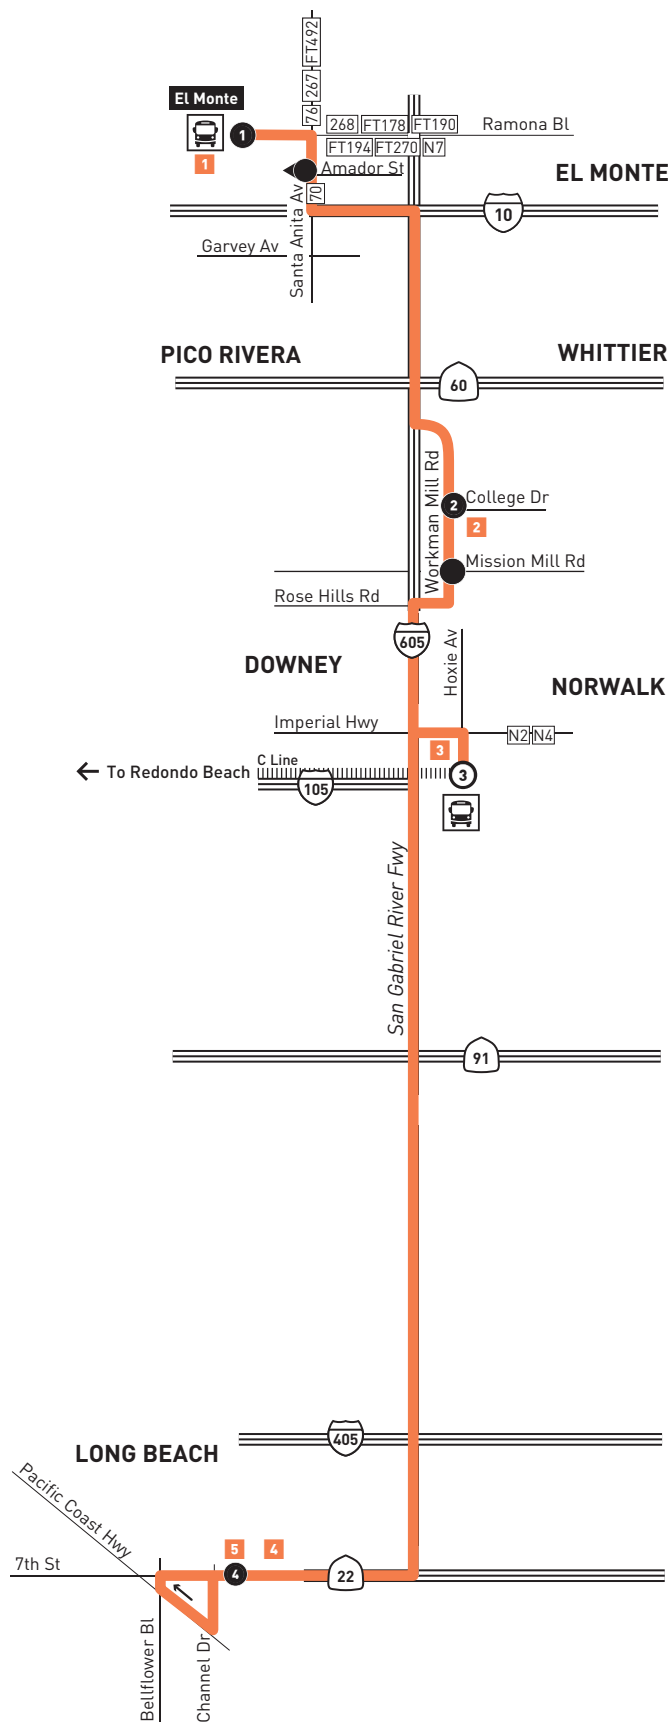

**metro.net**  
323.G0.METRO

**Wheelchair Hotline**  
800.621.7828

**Travel Info**  
511

**California Relay Service**  
711

Effective Jun 23 2024

# 577

Metro Local

Northbound to El Monte Station  
Southbound to Long Beach Va Med. Ctr.  
via I-605 Fwy

**LEGEND**

- Line 577 Route
- ||||| Metro Rail
- Local Stop Timepoint
- Local Stop
- ◀ Local Stop - Southbound Direction Only
- ⊕ Metro Rail / Busway Station & Timepoint
- Metro Rail / Busway Station
- 🚏 Transit Center
- # Map Notes
- ### Connecting Line
- FT Foothill Transit
- LB Long Beach Transit
- N Norwalk Transit
- OC Orange County Transportation Authority (OCTA)

**MAP NOTES**

- 1 El Monte Station**  
**Upper Level:** Metro J Line; FT486, FT488, FT492, Silver Streak; Greyhound; Hollywood Bowl Shuttle  
**Lower Level:** Metro 70, 76, 267, 268, 287, 577; FT178, FT190, FT194, FT269, FT270, FT282; N7
- 2 Rio Hondo College**  
 Metro 577; N1, N7; FT274
- 3 Norwalk Station**  
 Metro C Line; 111, 115, 120, 125, 460, 577, N2, N4, N5, N7; LB172, LB173
- 4 Cal State Long Beach**  
 Metro 577; LB41, LB45, LB46, LB91, LB92, LB93, LB94, LB121, LB171, LB175; OC1, OC50, OC60, OC560
- 5 VA Medical Center**  
 Metro 577; LB41, LB45, LB46, LB91, LB92, LB93, LB94, LB121, LB171, LB175; OC1, OC50, OC60, OC560