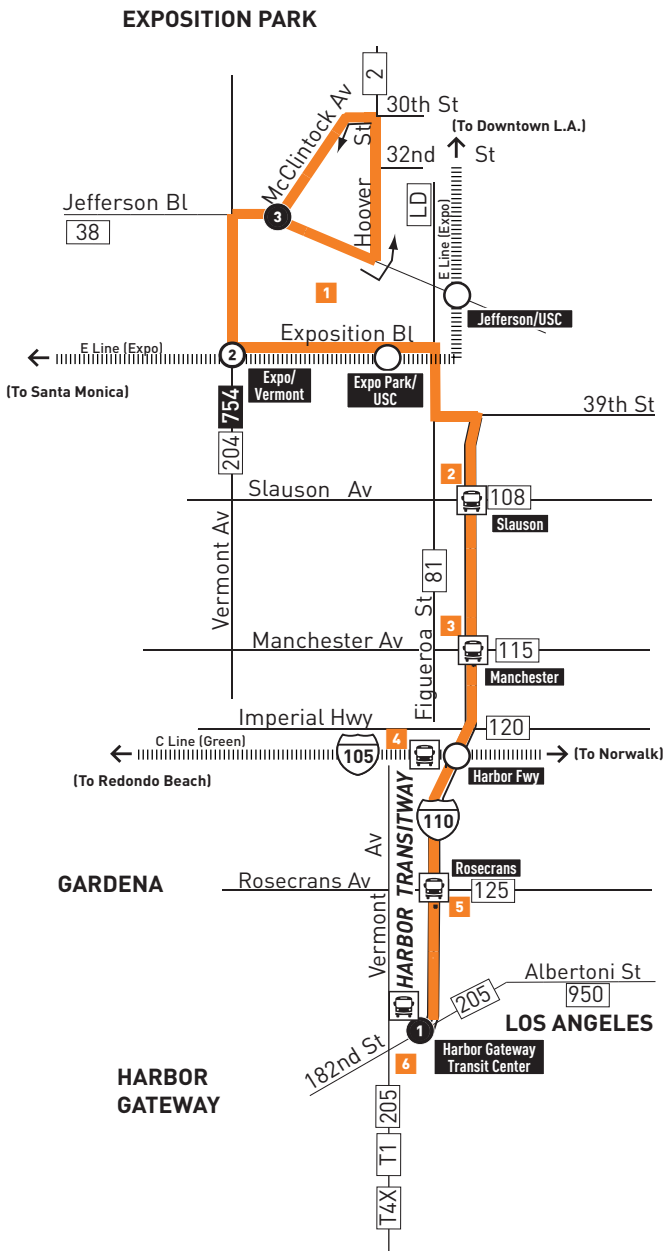

Southbound (Approximate Times)

EXPOSITION PARK		HARBOR GATEWAY
3	2	1
McClintock & Jefferson	Expo/Vermont Station	Harbor Gateway Transit Center
5:53A	5:58A	6:20A
6:23	6:28	6:50
6:53	6:58	7:20
7:23	7:29	7:51
7:57	8:03	8:25
8:27	8:33	8:53
8:57	9:03	9:23
9:37A	9:43A	10:03A
NO MID DAY SERVICE		
2:37P	2:43P	3:05P
3:07	3:16	3:40
3:37	3:46	4:10
4:07	4:16	4:40
4:37	4:46	5:10
5:07	5:16	5:40
5:37	5:47	6:10
6:07	6:17	6:40
6:37	6:46	7:09
7:07	7:14	7:36
7:37	7:44	8:06

550

Northbound to Exposition Park/USC
Southbound to Harbor Gateway
via Harbor Transitway

MAP NOTES

- 1 University of Southern California**
E Line [Expo], 2, 38, 81, 102, 204, 550, 754; LD F; CE
- 2 Slauson Transitway Station**
Freeway Level J Line (Silver), Metro 460, 550; DSE; T4X
Street Level Metro 45, 81, 108; LD Southeast, Vermont/Main
- 3 Manchester Transitway Station**
Freeway Level J Line (Silver), Metro 460, 550; DSE; T4X
Street Level Metro 45, 81, 115
- 4 Harbor Fwy Green Line Station**
Freeway Level J Line (Silver), Metro 550; DSE; CE448; T4X
Street Level Metro 45, 81, 120, 127; T1; GA1X
Upper Level C Line (Green)
- 5 Rosecrans Transitway Station**
Freeway Level J Line (Silver), Metro 550; DSE; T4X
Street Level Metro 125; GA1X
- 6 Harbor Gateway Transit Center**
J Line (Silver), Metro 205, 246, 344, 550; DSE; T1,T4X, T6, T13; GA2; Galaxy Express

LEGEND

- Line 550 Route
- Timepoint
- Metro Rail
- Metro Rail Station
- Metro Rail Station & Timepoint
- Transitway Station and Bus Stop
- CE LADOT Commuter Express
- DSE Dodger Stadium Express
- GA GTrans (Gardena)
- LD LADOT DASH
- T Torrance Transit