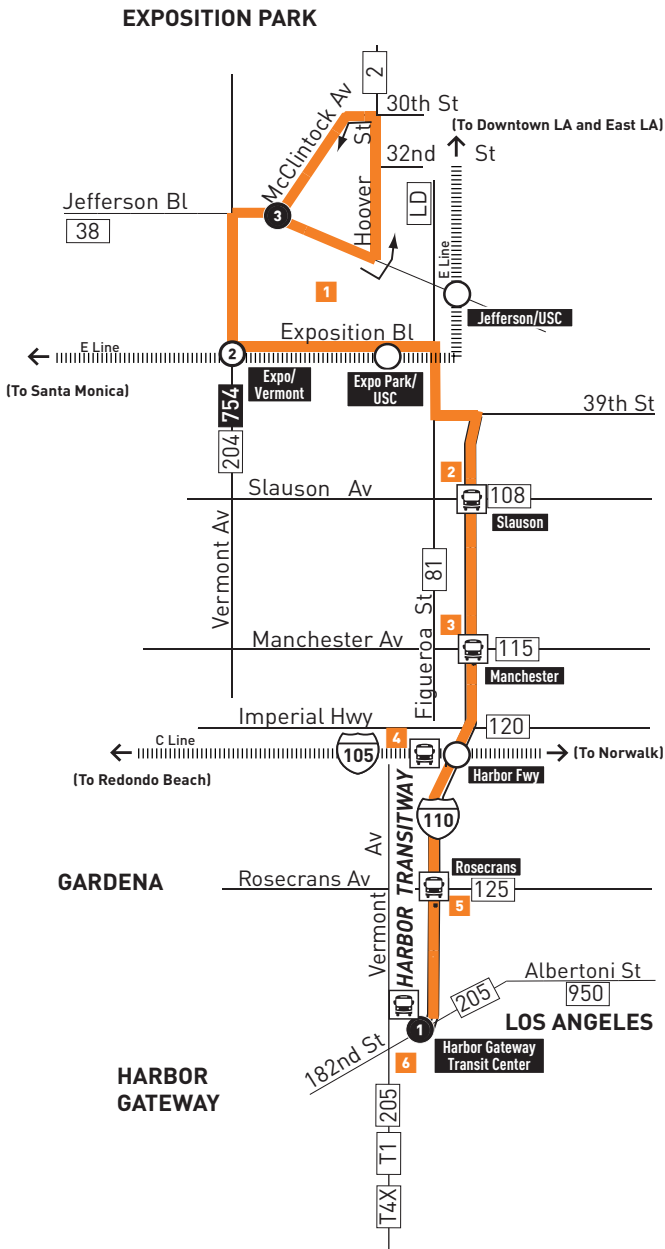

Southbound (Approximate Times)

EXPOSITION PARK		HARBOR GATEWAY
3	2	1
McClintock & Jefferson	Expo/Vermont Station	Harbor Gateway Transit Center
5:40A	5:45A	6:07A
6:09	6:14	6:36
6:37	6:42	7:04
7:06	7:12	7:34
7:36	7:42	8:04
8:07	8:13	8:35
8:37	8:43	9:03
9:07	9:13	9:33
9:35A	9:41A	10:01A
NO MID DAY SERVICE		
2:47P	2:53P	3:16P
3:13	3:22	3:46
3:43	3:52	4:16
4:14	4:23	4:47
4:43	4:52	5:16
5:14	5:23	5:46
5:43	5:53	6:16
6:14	6:23	6:46
6:41	6:50	7:13
7:03	7:10	7:32
7:33P	7:40P	8:02P

metro.net
 323.GO.METRO
 Wheelchair Hotline
 800.621.7828
 Travel Info
 511
 California Relay Service
 711

Effective Dec 10 2023

Express

550

Northbound to Exposition Park/USC
Southbound to Harbor Gateway
via Harbor Transitway

MAP NOTES

- 1 University of Southern California**
E Line, 2, 38, 81, 102, 204, 550, 754;
LD F; CE 438, 448
- 2 Slauson Transitway Station**
Freeway Level J Line,
Metro 460, 550; DSE; T4X
Street Level Metro 45, 81, 108;
LD Southeast, Vermont/Main
- 3 Manchester Transitway Station**
Freeway Level J Line,
Metro 460, 550; DSE; T4X
Street Level Metro 45, 81, 115
- 4 Harbor Fwy Station**
Freeway Level J Line,
Metro 550; DSE; CE448; T4X
Street Level Metro 45, 81, 120, 127;
T1; GA1X
Upper Level C Line
- 5 Rosecrans Transitway Station**
Freeway Level J Line,
Metro 550; DSE; T4X
Street Level Metro 125; GA1X
- 6 Harbor Gateway Transit Center**
J Line, Metro 205, 246, 344, 550; DSE;
T1, T4X, T6, T13; GA2; Galaxy Express

LEGEND

- Line 550 Route
- Timepoint
- Metro Rail
- Metro Rail Station
- Metro Rail Station & Timepoint
- Transitway Station and Bus Stop
- CE LADOT Commuter Express
- DSE Dodger Stadium Express
- GA GTrans (Gardena)
- LD LADOT DASH
- T Torrance Transit