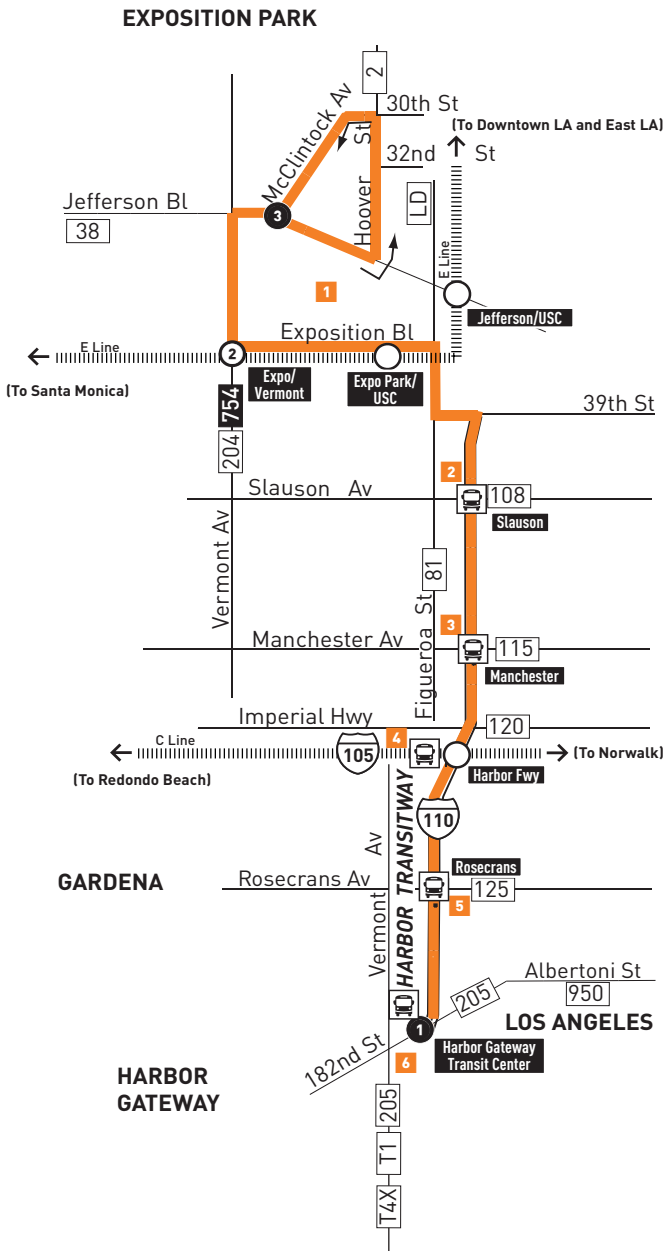

Southbound (Approximate Times)

EXPOSITION PARK		HARBOR GATEWAY
	③	②
	①	
McClintock & Jefferson	Expo/Vermont Station	Harbor Gateway Transit Center
5:42A	5:47A	6:09A
6:10	6:15	6:37
6:38	6:43	7:05
7:07	7:13	7:35
7:39	7:45	8:07
8:10	8:16	8:37
8:37	8:43	9:03
9:07	9:13	9:33
9:35A	9:41A	10:01A
NO MID DAY SERVICE		
2:47P	2:53P	3:16P
3:13	3:22	3:46
3:43	3:52	4:16
4:14	4:23	4:47
4:43	4:52	5:16
5:14	5:23	5:46
5:43	5:53	6:16
6:14	6:23	6:46
6:41	6:50	7:13
7:04	7:11	7:33
7:33P	7:40P	8:02P

Metro

Subject to change without notice
Sujeto a cambios sin previo aviso

metro.net
 323.GOMETRO
 Wheelchair Hotline
 800.621.7828
 511
 California Relay Service
 711

Effective Jun 25 2023

Express

Northbound to Exposition Park/USC
Southbound to Harbor Gateway
via Harbor Transitway

550

MAP NOTES

- 1 University of Southern California**
E Line, 2, 38, 81, 102, 204, 550, 754; LD F; CE 438, 448
- 2 Slauson Transitway Station**
Freeway Level J Line,
Metro 460, 550; DSE; T4X
Street Level Metro 45, 81, 108;
LD Southeast, Vermont/Main
- 3 Manchester Transitway Station**
Freeway Level J Line,
Metro 460, 550; DSE; T4X
Street Level Metro 45, 81, 115
- 4 Harbor Fwy Station**
Freeway Level J Line,
Metro 550; DSE; CE448; T4X
Street Level Metro 45, 81, 120, 127;
T1; GA1X
Upper Level C Line
- 5 Rosecrans Transitway Station**
Freeway Level J Line,
Metro 550; DSE; T4X
Street Level Metro 125; GA1X
- 6 Harbor Gateway Transit Center**
J Line, Metro 205, 246, 344, 550; DSE;
T1, T4X, T6, T13; GA2; Galaxy Express

LEGEND

- Line 550 Route
- Timepoint
- Metro Rail
- Metro Rail Station
- Metro Rail Station & Timepoint
- Transitway Station and Bus Stop
- CE LADOT Commuter Express
- DSE Dodger Stadium Express
- GA GTrans (Gardena)
- LD LADOT DASH
- T Torrance Transit