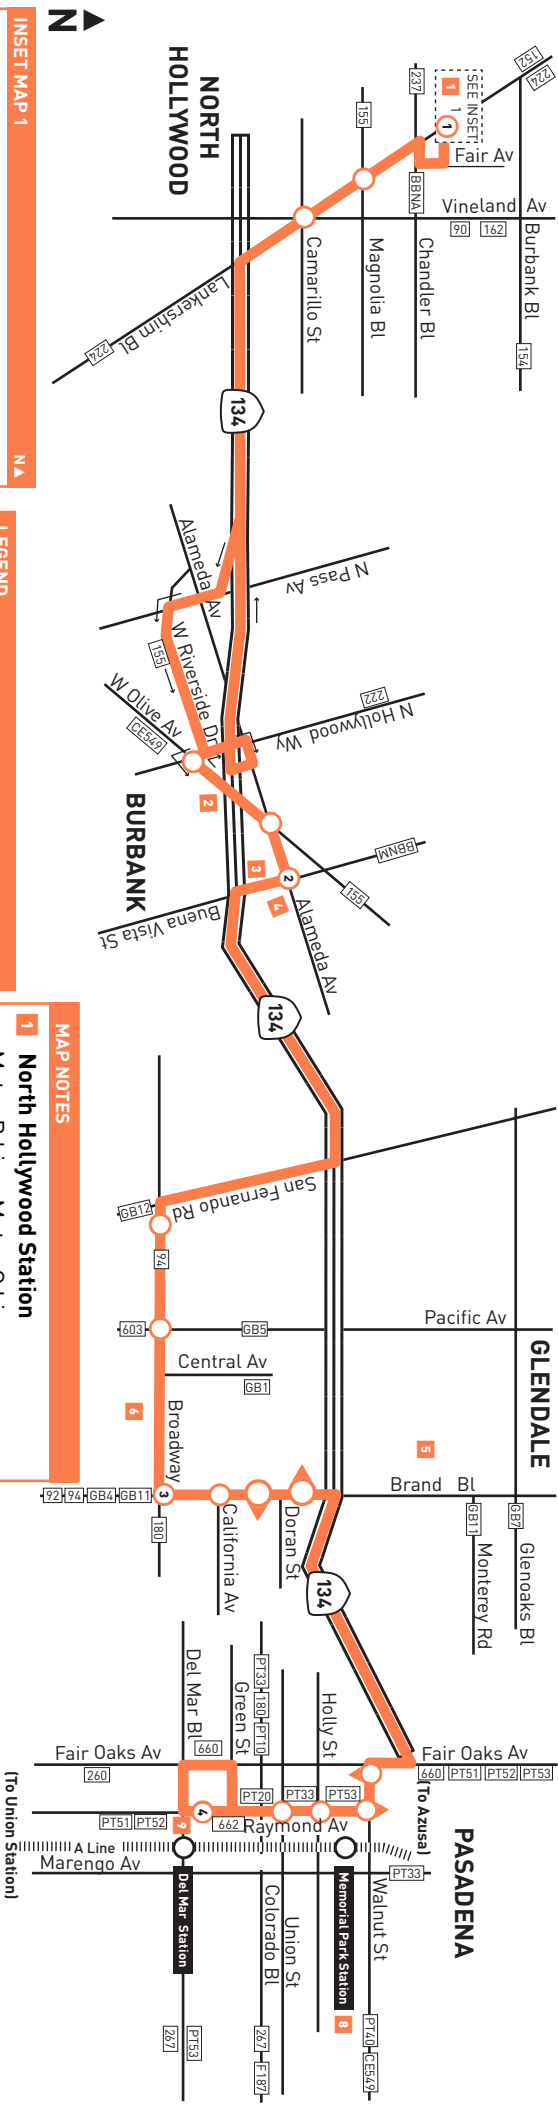

INSET MAP 1

LEGEND

- Line 501 Route
- G Line
- Metro Rail
- Metro Rail Station
- Metro G Line Station
- Express Stop & Timepoint
- Express Stop
- Single Direction Express Stop
- Transit Center
- BurbankBus
- LADOT Commuter Express
- Foothill Transit
- Glendale Beeline
- Pasadena Transit
- Santa Clarita Transit

MAP NOTES

1. **1 North Hollywood Station**
   Metro B Line, Metro G Line
   Metro 90, 94, 152, 154, 155, 162, 224, 237, 501; BB NoHo/Airport; CE549; SC757; LADOT North Hollywood DASH
2. **2 Warner Bros. Studios**
3. **3 Providence St. Joseph Medical Center**
4. **4 Disney Studios**
5. **5 Embassy Suites by Hilton**
6. **6 Glendale Galleria**
7. **7 The Americana at Brand**
8. **8 Memorial Park Station**
   Metro A Line
   Metro 180, 260, 267, 501, 660, 662; CE549; PT 20, 33, 40, 51, 52, 53; FT187
9. **9 Del Mar Station**
   Metro A Line
   Metro 260, 267, 501, 660, 662; PT 20, 33, 40, 51, 52, 53

Need information?

Transit Information: 323.466.3876
Customer Relations: 213.922.6235
In an Emergency: 1.888.950.7233 or 911

And for all you need to know, visit metro.net.

Connect to Metro Security 24/7.

Call: 888.950.7233
Text: 213.788.2777
App: LA Metro Transit Watch
Call 911 for emergencies.