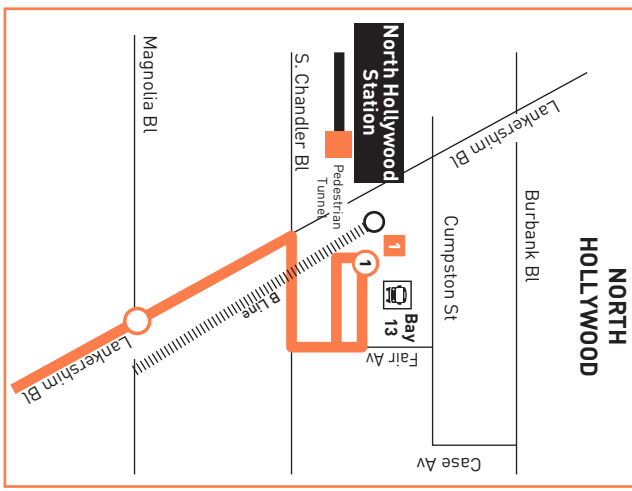

# 501

Metro NoHo-Pasadena Express  
G Line to A Line

Eastbound to Pasadena  
Westbound to North Hollywood  
Via SR-134 Freeway

INSET MAP 1

LEGEND

- Line 501 Route
- G Line
- Metro Rail
- Metro Rail Station
- Metro G Line Station
- Express Stop & Timepoint
- Express Stop
- Single Direction Express Stop
- Transit Center
- BurbankBus
- LADOT Commuter Express
- Foothill Transit
- Glendale Beeline
- Pasadena Transit
- Santa Clarita Transit

MAP NOTES

- 1 North Hollywood Station**  
Metro B Line, Metro G Line  
Metro 90, 94, 152, 154, 155, 162, 224, 237, 501; BB NoHo/Airport; CE549; SC757; LADOT North Hollywood DASH
- 2 Warner Bros. Studios**
- 3 Providence St. Joseph Medical Center**
- 4 Disney Studios**
- 5 Embassy Suites by Hilton**
- 6 Glendale Galleria**
- 7 The Americana at Brand**
- 8 Memorial Park Station**  
Metro A Line  
Metro 180, 260, 267, 501, 660, 662; CE549; PT 20, 33, 40, 51, 52, 53; FT187
- 9 Del Mar Station**  
Metro A Line  
Metro 260, 267, 501, 660, 662; PT 20, 33, 40, 51, 52, 53