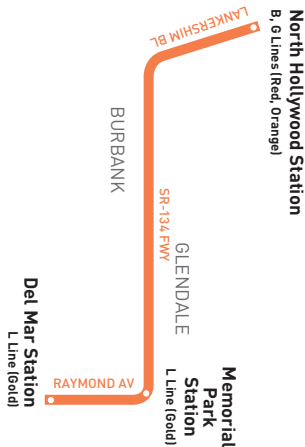

Special Notes

AFTER DEPARTING EITHER PASADENA OR NORTH HOLLYWOOD, BUSES MAY ARRIVE AT STOPS EARLIER OR LATER THAN THE SHOWN SCHEDULED TIME SUBJECT TO FREEWAY CONDITIONS.

Avisos especiales

SALIENDO DE PASADENA O DE NORTH HOLLYWOOD, LOS AUTOBUSES PUEDEN LLEGAR MÁS TARDE O MÁS TEMPRANO DEPENDIENDO DE LAS CONDICIONES DE TRÁFICO EN EL FREEWAY.

Saturday, Sunday and Holiday Schedules

Saturday, Sunday and Holiday Schedule in effect on New Year's Day, Memorial Day, Independence Day, Labor Day, Thanksgiving Day and Christmas Day.

Horarios de sábado, domingo y días feriados

Horarios de sábado, domingo, y días feriados en vigor para New Year's Day, Memorial Day, Independence Day, Labor Day, Thanksgiving Day and Christmas Day.

the **501**

NoHo to Pasadena

Introducing Metro Express service
Orange Line to Gold Line

Metro

- metro.net 323.G0.METRO
- Wheelchair Hotline 800.621.7828
- Travel Info 511
- California Relay Service 711

Eastbound to Pasadena
Westbound to North Hollywood
via SR-134 Freeway

Metro NoHo-Pasadena Express
G Line (Orange) to L Line (Gold)

501

Effective Dec 11 2022