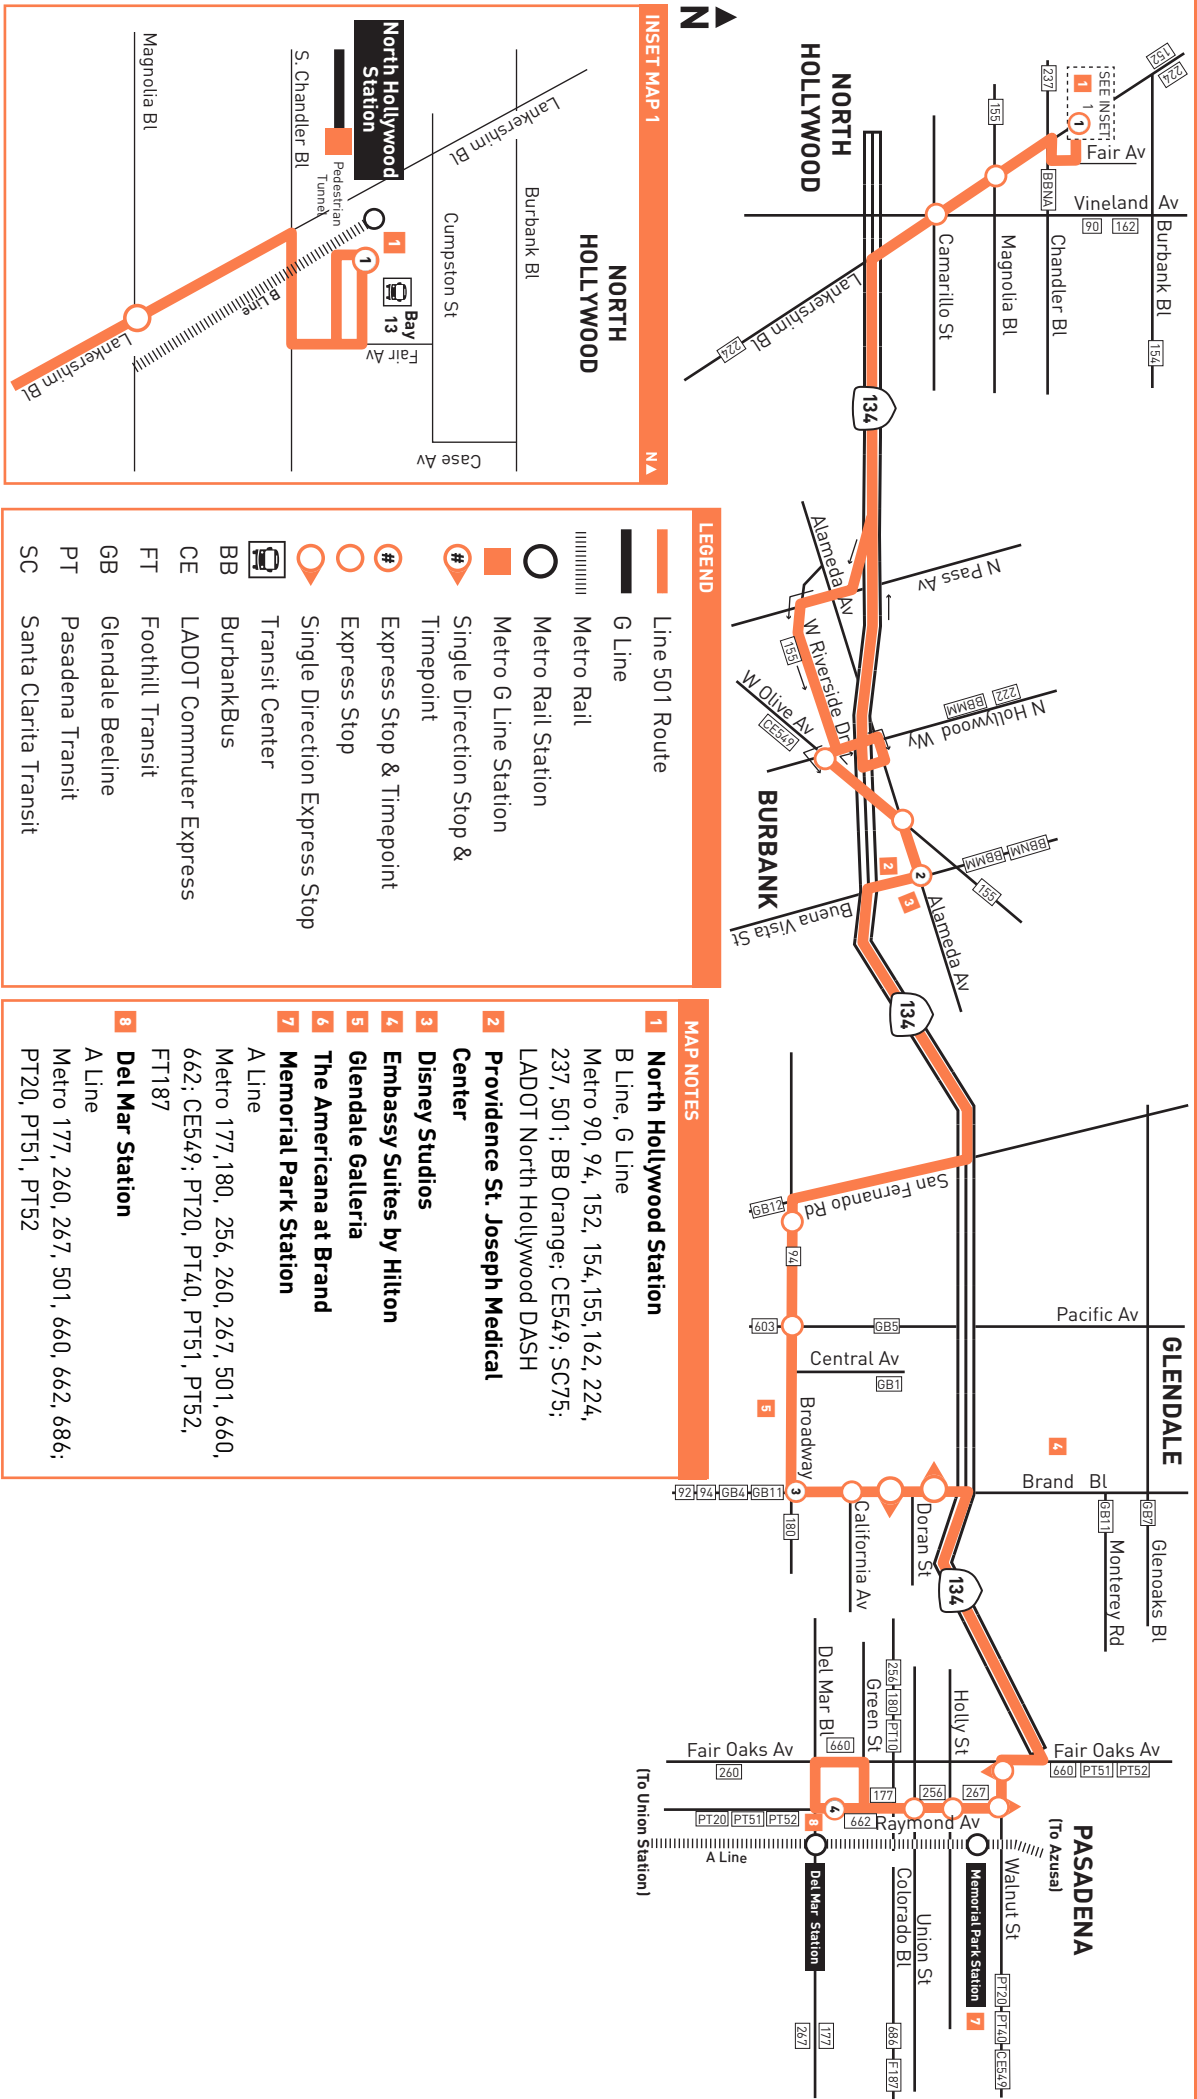

Downtown Burbank Connections

Take Metro Line 155 or BurbankBus Pink route at the northeast corner of Buena Vista St and Alameda Av to connect to Downtown Burbank and other nearby destinations. Burbank Bus regular fare is $1 or free with an EZ Pass. For more information about BurbankBus routes, fare and bus schedules, please visit www.burbankbus.org.

Glendale Connections

Nearby transfer opportunities in Glendale to Metro Lines 92, 94, 603, & 180; Glendale Beeline 1, 4, 5, 6, & 11. Beeline regular fare is $1 or free with EZ Pass. Glendale Beeline accepts inter-agency transfers from Metro. For more information about Glendale Beeline routes, fare and bus schedules, please visit www.glendalebeeline.com

Pasadena Connections

Connections to the Metro A Line can be made at Memorial Park and Del Mar Stations. Take Metro Lines 177, 180, 256, 260, 267, 660, 686, Foothill Line 187, and Pasadena Transit Lines 10, 20, 40, 51, and 52 to local destinations throughout Pasadena and beyond. Pasadena Transit regular fare is 75¢ and Foothill Transit fare is $1.75. For more information about Pasadena Transit and Foothill Transit routes, fare and bus schedules, please visit www.cityofpasadena.net/pasadena-transit/ and www.foothilltransit.org.

Need information?

Transit Information: 323.466.3876
Customer Relations: 213.922.6235
In an Emergency: 1.888.950.7233 or 911

And for all you need to know, visit metro.net.