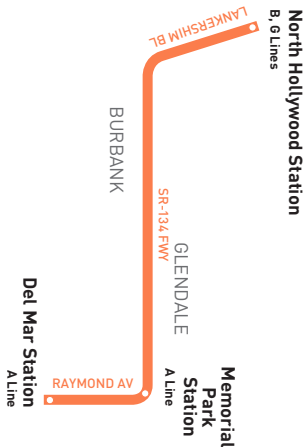

Special Notes

AFTER DEPARTING EITHER PASADENA OR NORTH HOLLYWOOD, BUSES MAY ARRIVE AT STOPS EARLIER OR LATER THAN THE SHOWN SCHEDULED TIME SUBJECT TO FREEWAY CONDITIONS.

Avisos especiales

SALIENDO DE PASADENA O DE NORTH HOLLYWOOD, LOS AUTOBUSES PUEDEN LLEGAR MÁS TARDE O MÁS TEMPRANO DEPENDIENDO DE LAS CONDICIONES DE TRÁFICO EN EL FREEWAY.

Saturday, Sunday and Holiday Schedules

Saturday, Sunday and Holiday Schedule in effect on New Year's Day, Memorial Day, Independence Day, Labor Day, Thanksgiving Day and Christmas Day.

Horarios de sábado, domingo y días feriados

Horarios de sábado, domingo y días feriados en efecto para año nuevo, día conmemorativo, cuatro de julio, día del trabajo, día de acción de gracias, y Navidad.

Lose something?

Learn more about Metro's Lost & Found service. Visit metro.net/lostandfound or call 323.937.8920.

Metro

- metro.net 323.G0.METRO
- Wheelchair Hotline 800.621.7828
- Travel Info 511
- California Relay Service 711

Eastbound to Pasadena Westbound to North Hollywood via SR-134 Freeway

Metro NoHo-Pasadena Express G Line to A Line

501

Effective Dec 10 2023