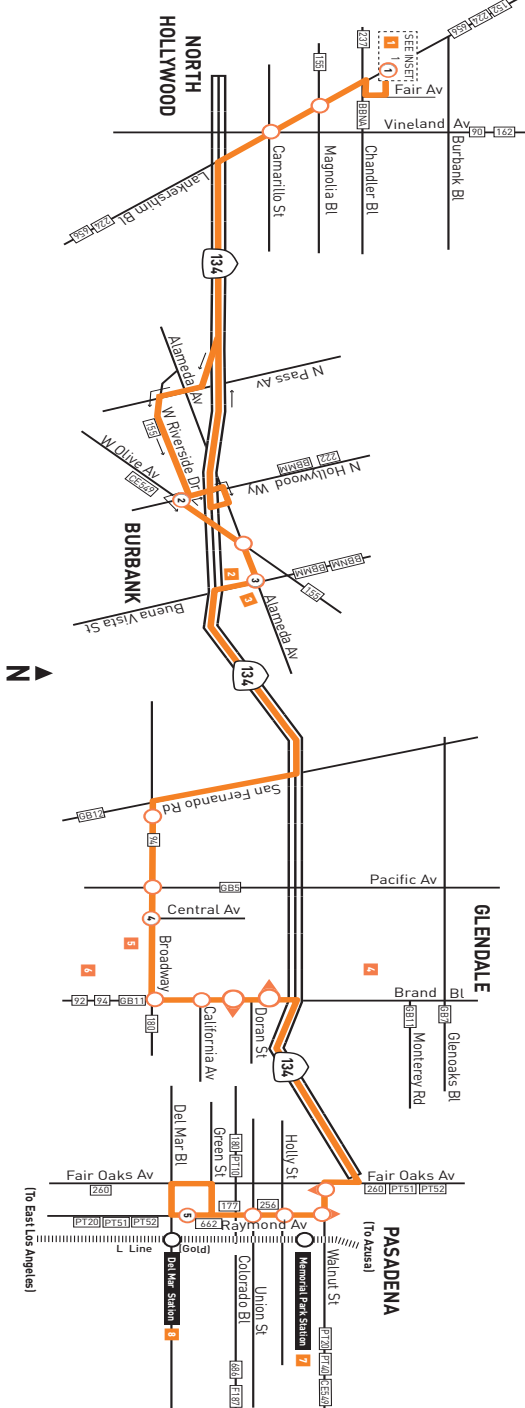

INSET MAP 1

LEGEND

MAP NOTES