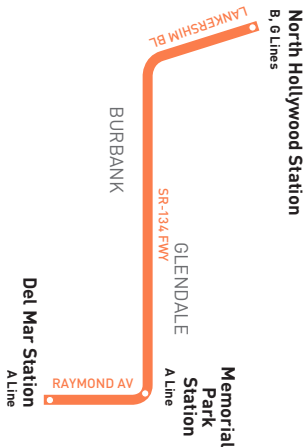

Special Notes

AFTER DEPARTING EITHER PASADENA OR NORTH HOLLYWOOD, BUSES MAY ARRIVE AT STOPS EARLIER OR LATER THAN THE SHOWN SCHEDULED TIME SUBJECT TO FREEWAY CONDITIONS.

Avisos especiales

SALIENDO DE PASADENA O DE NORTH HOLLYWOOD, LOS AUTOBUSES PUEDEN LLEGAR MÁS TARDE O MÁS TEMPRANO DEPENDIENDO DE LAS CONDICIONES DE TRÁFICO EN EL FREEWAY.

Saturday, Sunday and Holiday Schedules

Saturday, Sunday and Holiday Schedule in effect on New Year's Day, Memorial Day, Independence Day, Labor Day, Thanksgiving Day and Christmas Day.

Horarios de sábado, domingo y días feriados

Horarios de sábado, domingo, y días feriados en vigor para New Year's Day, Memorial Day, Independence Day, Labor Day, Thanksgiving Day and Christmas Day.

Lose something?

Learn more about Metro's Lost & Found service. Visit metro.net/lostandfound or call 323.937.8920.

Metro

- metro.net 323.60.METRO
- Wheelchair Hotline 800.621.7828
- Travel Info 511
- California Relay Service 711

Eastbound to Pasadena
Westbound to North Hollywood
via SR-134 Freeway

501

Effective Jun 25 2023