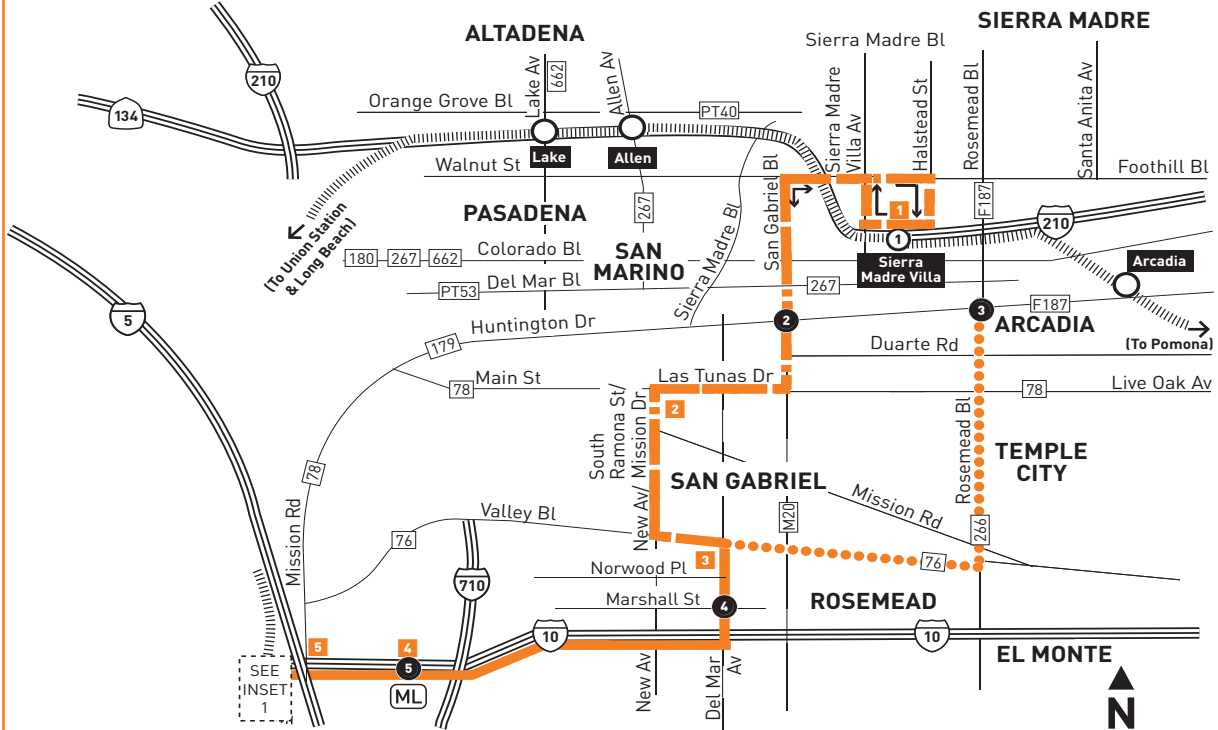

DOWNTOWN  
LA

7th St/Metro Center Station  
A, B, D, E, J Lines

Civic Center/Grand Park Station  
B, D Lines

Union Station  
A, B, D, J Lines  
LA General State  
Amtrak, Foothill, Greyhound, Medical Ctr  
Metrolink, LRA Freeway  
J Line  
J Line

# 489

Effective Jun 7 2026

Effective Jun 7 2026

Eastbound (Approximate Times)

LOS ANGELES	SAN GABRIEL	SAN MARINO	PASADENA
6:26A	6:32A	6:39A	7:07A
7:11	7:17	7:24	7:54
7:56	8:02	8:09	8:40
8:41	8:47	8:54	9:27
9:26	9:32	9:39	10:12
10:11	10:17	10:24	10:57
10:56	11:02	11:09	11:42
11:41	11:47	11:54	12:27P
12:26P	12:32P	12:39P	1:12
1:11	1:17	1:24	1:57
1:56	2:02	2:09	2:44
2:41	2:47	2:54	3:28
3:26	3:32	3:39	4:13
4:11	4:17	4:24	4:58
4:56	5:02	5:09	5:42
5:41	5:47	5:54	6:27
6:26	6:32	6:39	7:11
7:11	7:17	7:24	7:53
7:56	8:02	8:09	8:37
8:41	8:47	8:54	9:22
9:26	9:32	9:39	10:07

ROUTE MAP

LEGEND

- Line 487 & 489 Route
- Line 487 Route Only
- Line 489 Route Only
- Metro Rail
- Local Stop Timepoint
- Local Stop Timepoint - Single Direction Only
- Local Stop
- Local Stop - Single Direction Only
- Metro Rail / Busway Station & Timepoint
- Metro Rail / Busway Station
- Transit Center
- Map Notes
- Connecting Line
- Amtrak
- Metrolink
- ACT Alhambra Community Transit
- AV Antelope Valley Transit Authority
- CE LADOT Commuter Express
- CCS Children's Court Shuttle
- CO Commerce Municipal Bus Lines
- ES El Sol Shuttle
- F Foothill Transit
- LD LADOT DASH
- M Montebello Bus Lines
- MP Monterey Park Spirit
- N Norwalk Transit
- PT Pasadena Transit
- SC Santa Clarita Transit