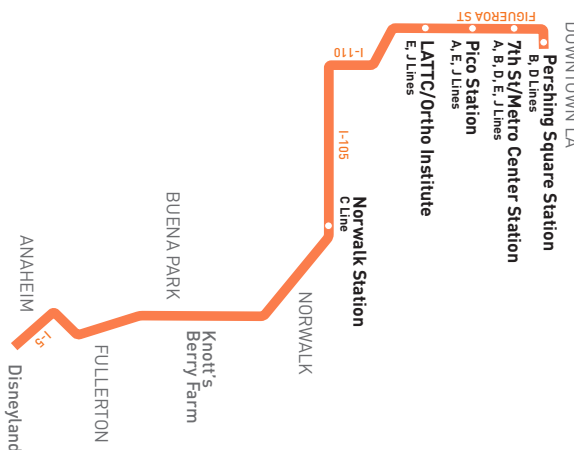

Sunday and Holiday Schedules

Sunday and Holiday Schedule in effect on New Year's Day, Memorial Day, Independence Day, Labor Day, Thanksgiving Day and Christmas Day.

Horarios de domingo y días feriados

Horarios de domingo y días feriados en efecto para año nuevo, día conmemorativo, cuatro de julio, día del trabajo, día de acción de gracias, y Navidad.

Special Notes

Passengers should board northbound/westbound buses at the stop on Harbor Bl just north of the shuttle entrance to Disneyland.

Avisos especiales

Los pasajeros deben tomar los autobuses hacia el norte/oeste en la parada de Harbor Bl al norte de la entrada del shuttle a Disneyland

Lose something?

Learn more about Metro's Lost & Found service. Visit metro.net/lostandfound or call 323.937.8920.

Effective Dec 15 2024

Metro Local 460

Northbound to Downtown Los Angeles
Southbound to Disneyland
via I-110 Fwy, I-105 Fwy

metro.net
323.60 METRO
800.621.7828

Wheelchair Hotline
800.621.7828

Travel Info
511

California Relay Service
711