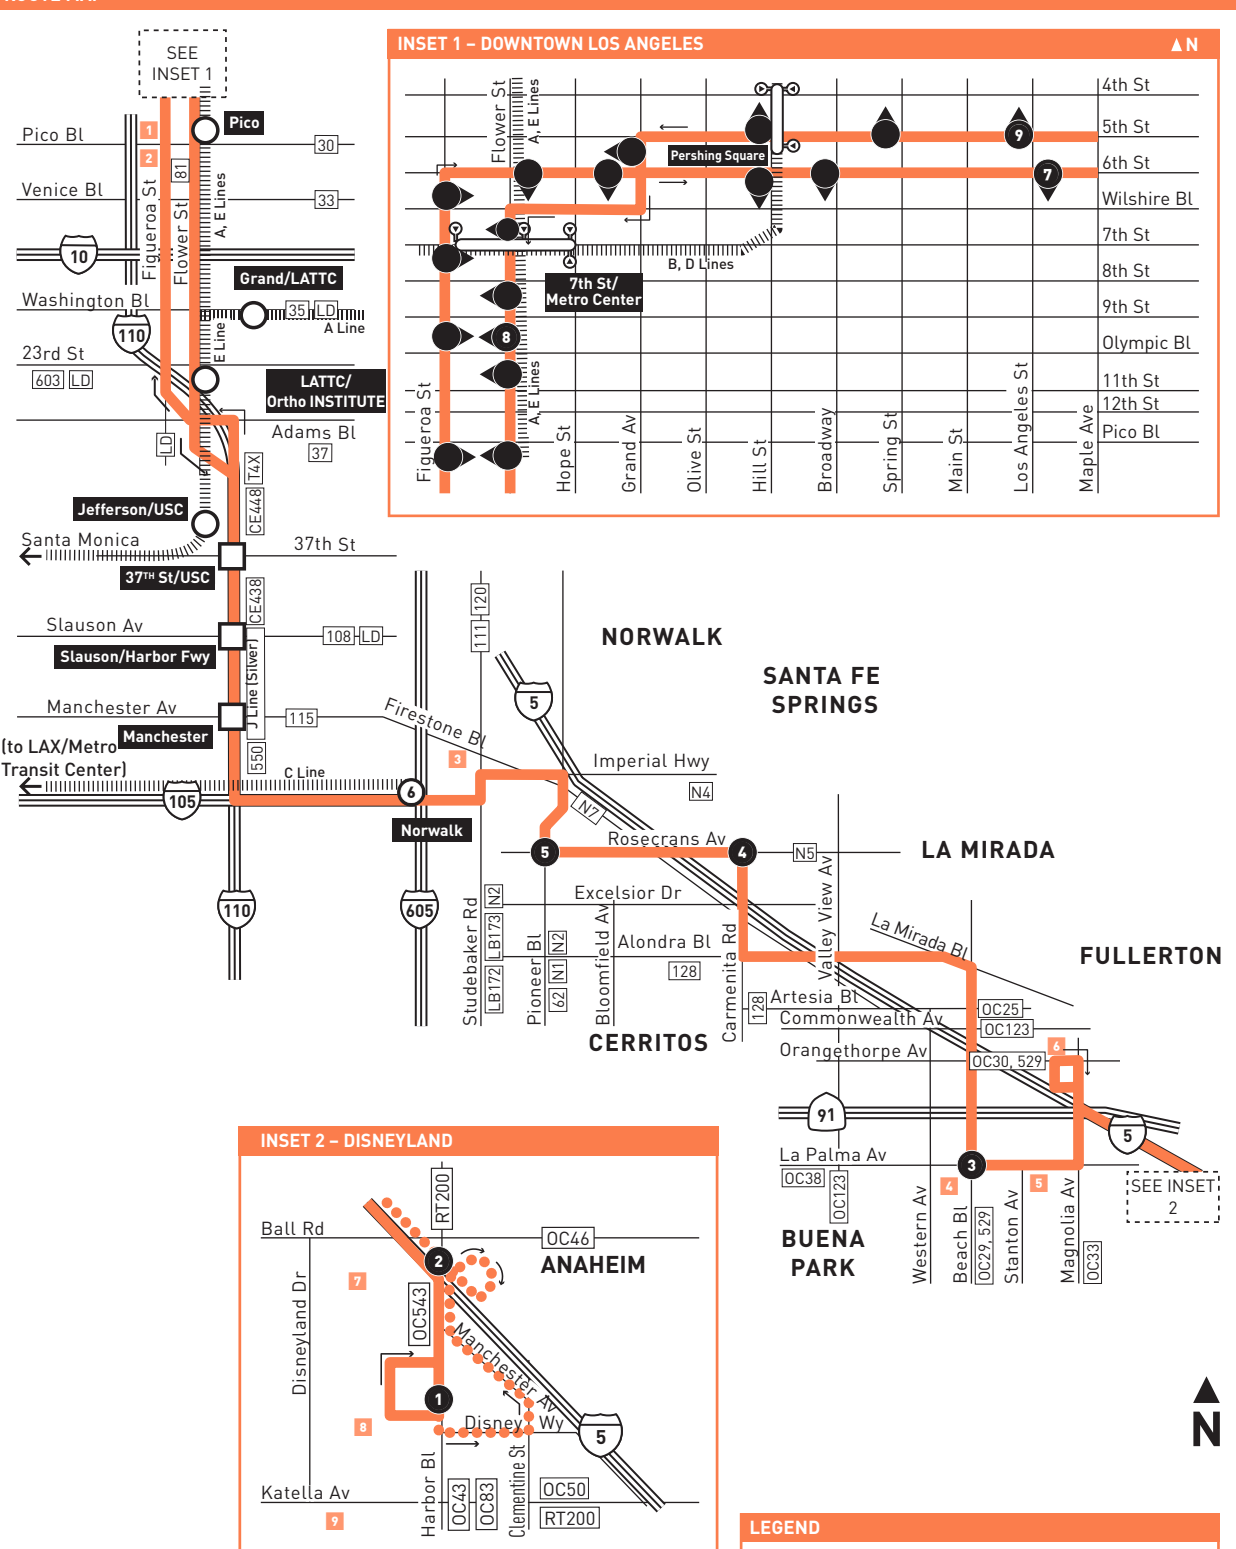

Southbound - Eastbound *Al Sur - Al Este* (Approximate Times / *Tiempos Aproximados*)

LOS ANGELES	NORWALK			BUENA PARK	ANAHEIM	
9	8	6	5	4	3	1
5th & Los Angeles	Flower & Olympic	Norwalk Station	Rosecrans & Pioneer	Rosecrans & Carmenita	Knott's Berry Farm	Disneyland
4:27A	4:35A	5:03A	5:14A	5:21A	5:42A	6:01A
5:12	5:20	5:48	5:59	6:06	6:27	6:47
5:56	6:05	6:33	6:45	6:52	7:14	7:34
6:39	6:49	7:18	7:30	7:37	8:00	8:20
7:19	7:32	8:03	8:15	8:22	8:47	9:07
7:58	8:11	8:43	8:56	9:04	9:29	9:50
8:33	8:46	9:18	9:32	9:40	10:06	10:27
9:02	9:16	9:48	10:02	10:10	10:36	10:57
9:32	9:46	10:18	10:32	10:40	11:06	11:27
10:02	10:16	10:48	11:02	11:10	11:37	11:59
10:30	10:45	11:18	11:32	11:40	12:07P	12:29P
11:00	11:15	11:48	12:02P	12:10P	12:37	12:59
11:30	11:45	12:18P	12:32	12:40	1:07	1:29
11:59	12:15P	12:48	1:02	1:10	1:37	1:59
12:30P	12:45	1:18	1:32	1:40	2:07	2:29
1:00	1:15	1:48	2:02	2:10	2:37	2:59
1:30	1:45	2:18	2:32	2:40	3:07	3:29
1:58	2:15	2:48	3:02	3:10	3:37	3:59
2:28	2:45	3:18	3:32	3:40	4:08	4:30
2:58	3:15	3:48	4:02	4:10	4:38	5:00
3:28	3:45	4:18	4:32	4:40	5:07	5:29
4:01	4:15	4:48	5:02	5:10	5:37	5:59
4:33	4:45	5:18	5:32	5:40	6:06	6:28
5:03	5:15	5:48	6:02	6:10	6:36	6:58
5:38	5:50	6:23	6:37	6:45	7:10	7:32
6:19	6:30	7:03	7:17	7:25	7:50	8:12
7:04	7:15	7:48	8:02	8:10	8:34	8:55
7:57	8:07	8:40	8:53	9:01	9:24	9:45
8:38	8:48	9:21	9:33	9:40	10:03	10:23
9:23	9:33	10:05	10:16	10:23	10:45	11:05
10:21	10:31	11:02	11:13	11:20	11:40	11:59

ROUTE MAP