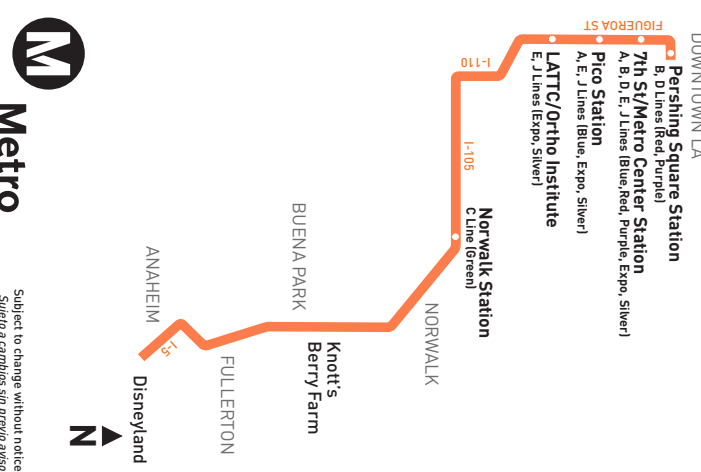

Table with 8 columns (ANAHEIM, BUENA PARK, NORWALK, LOS ANGELES) and 30 rows of bus arrival times for stations including Disneyland, Manchester & Harbor, Knott's Berry Farm, Rosecrans & Carmenita, Pioneer & Rosecrans, Norwalk Station, and 6th & Los Angeles.

Saturday

460

Southbound - Eastbound Al Sur - Al Este (Approximate Times / Tiempos Aproximados)

Table with 6 columns (LOS ANGELES, NORWALK, BUENA PARK, ANAHEIM) and 30 rows of bus arrival times for stations including 5th & Los Angeles, Flower & Olympic, Norwalk Station, Rosecrans & Pioneer, Rosecrans & Carmenita, Knott's Berry Farm, and Disneyland.

Sunday and Holiday Schedules

Horarios de domingo y días feriados

Sunday and Holiday Schedule in effect on New Year's Day, Memorial Day, Independence Day, Labor Day, Thanksgiving Day and Christmas Day.

Horarios de domingo y días feriados en vigor para New Year's Day, Memorial Day, Independence Day, Labor Day, Thanksgiving Day and Christmas Day.

Special Notes

Avisos especiales

Passengers should board northbound/westbound buses at the stop on Harbor Bl just north of the shuttle entrance to Disneyland.

Los pasajeros deben tomar los autobuses hacia el norte/oeste en la parada de Harbor Bl al norte de la entrada del shuttle a Disneyland

Need to know on the go?

Download Transit app for trip plans, service alerts, maps and more.

metronet 323.00 METRO 800.621.7828 Wheelchair Hotline 800.621.7828 Travel Info 511 California Relay Service 711

Vertical banner for Metro Local 460 route, Northbound to Downtown Los Angeles Southbound to Disneyland via I-110 Fwy, I-105 Fwy. Effective Dec 11 2022.