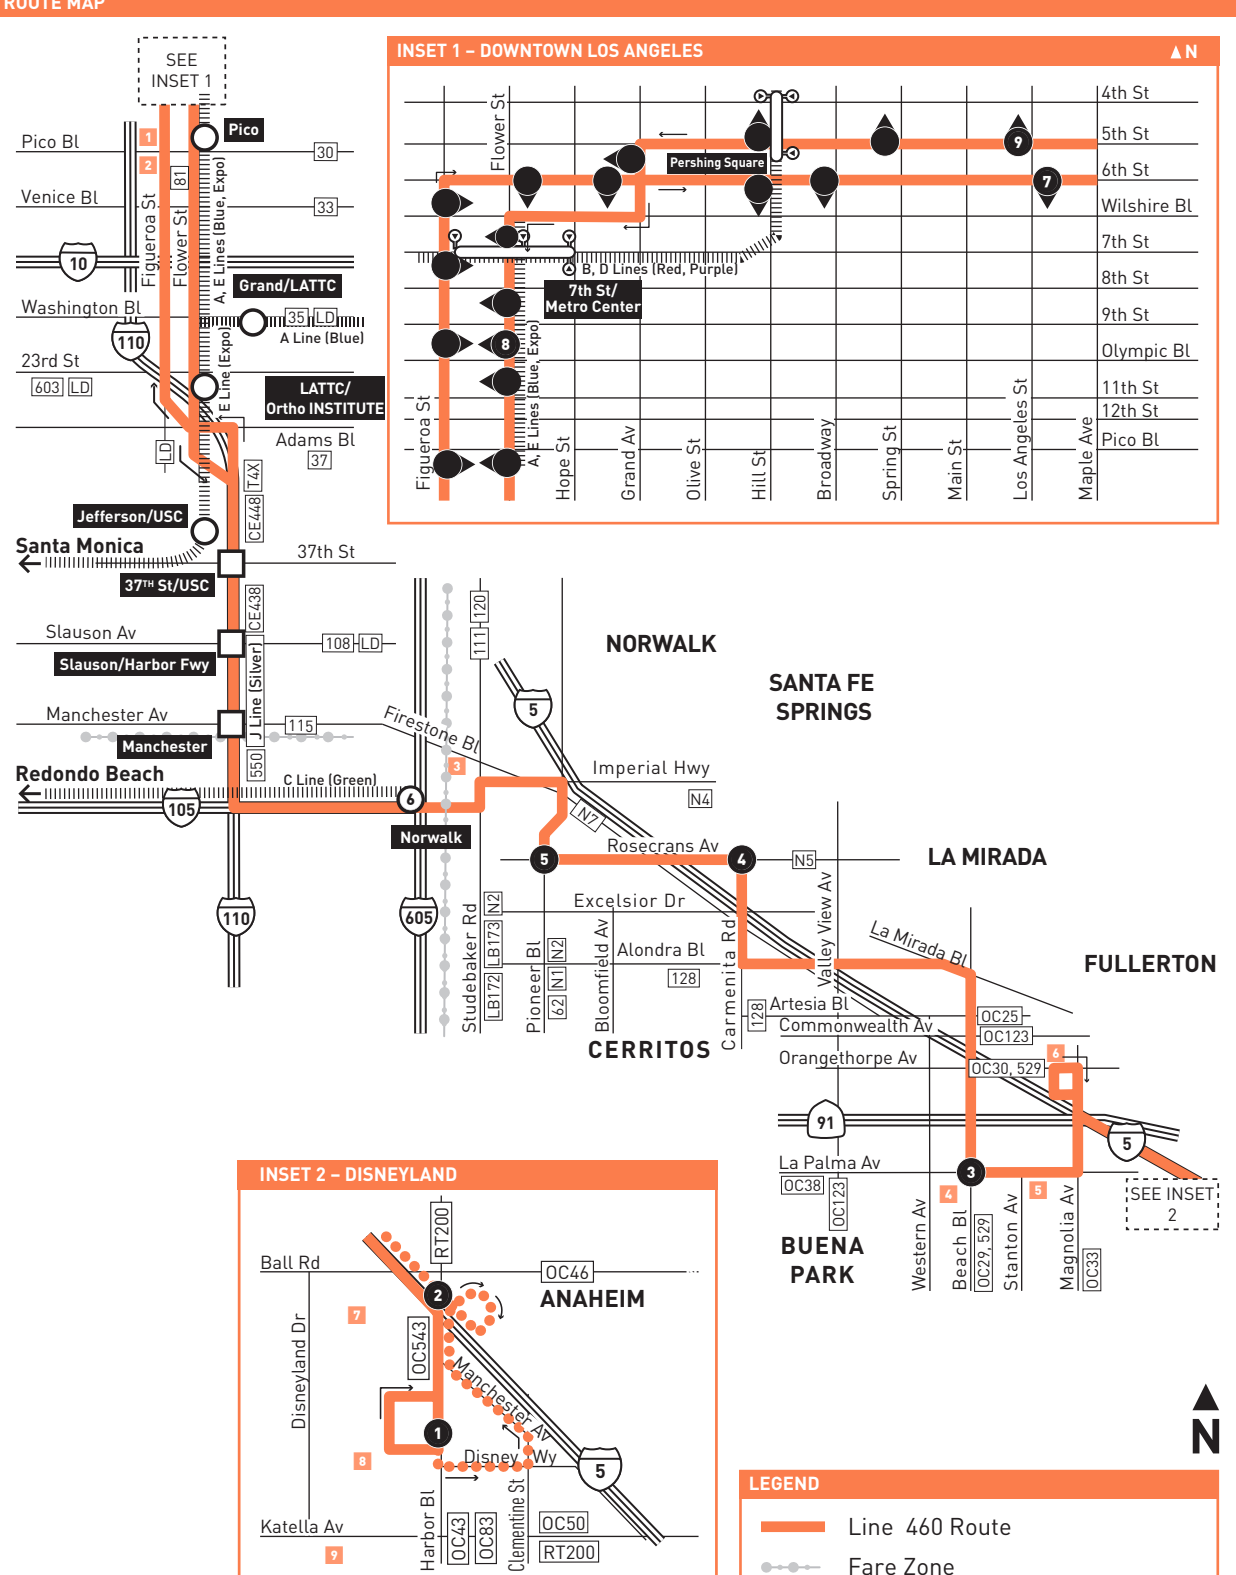

Vertical banner for Metro Local 460 route, Northbound to Downtown Los Angeles Southbound to Disneyland via I-110 Fwy, I-105 Fwy. Effective Dec 11 2022.

Sunday and Holiday

Effective Dec 11 2022

460

Northbound - Westbound Al Norte - Al Oeste (Approximate Times / Tiempos Aproximados)

Passenger Restrictions

SOUTHBOUND	From 5th & Los Angeles to and including Flower & Adams, passengers may <i>board only</i> . From 37th St/USC Station to southeast terminals, passengers may board and alight at all designated stops.
NORTHBOUND	From Disneyland to 37th St/USC Station, passengers may board and alight at all designated stops. From HOV roadway & Adams (at Flower) to 6th & Los Angeles inclusive, passengers will be <i>discharged only</i> .

ROUTE MAP

- MAP NOTES**
- 1 Crypto.com Arena**
A, E, J Lines (Blue, Expo, Silver);
Metro 28, 81, 460,
CE 419, 423, 438, 448, 534; DASH F;
FT Silver Streak; T4X
 - 2 Los Angeles Convention Center**
A, E, J Lines (Blue, Expo, Silver);
Metro 30, 81, 460, CE 419, 438, 448;
DASH F;
 - 3 Norwalk C Line (Green) Station**
Metro 111, 115, 120, 125, 460, 577;
N 2, 4, 5, 7; LB 172, 173
 - 4 Knott's Berry Farm**
Metro 460; OC 29, 38, 529
 - 5 Buena Park Mall**
Metro 460; OC 38
 - 6 Fullerton Park & Ride Lot**
Metro 460; OC 25, 26, 30, 33, 35, 529
 - 7 Disneyland**
Metro 460; OC 43, 50, 83, 543; ART;
RT 200
 - 8 Disneyland Shuttle Entrance**
Metro 460; OC 43, 83, 543; ART; RT 200
 - 9 Anaheim Convention Center**

- LEGEND**
- Line 460 Route
 - Fare Zone
 - Timepoint
 - Busway Station
 - Metro Rail
 - Metro Rail Station
 - Metro Rail Station and Timepoint
 - Anaheim Resort Transit
 - Norwalk Transit
 - Foothill Transit
 - Orange County Bus
 - Long Beach Transit
 - LADOT DASH
 - LADOT Commuter Express
 - Torrance Transit
 - Riverside Transit
- INSET 1 - DOWNTOWN LOS ANGELES**
- Local Stop
 - Local Stop - Single Direction Only
 - Metro Rail Station
 - Metro Rail Station Entrance
- INSET 2 - DISNEYLAND**
- Northbound Route
 - Southbound Route