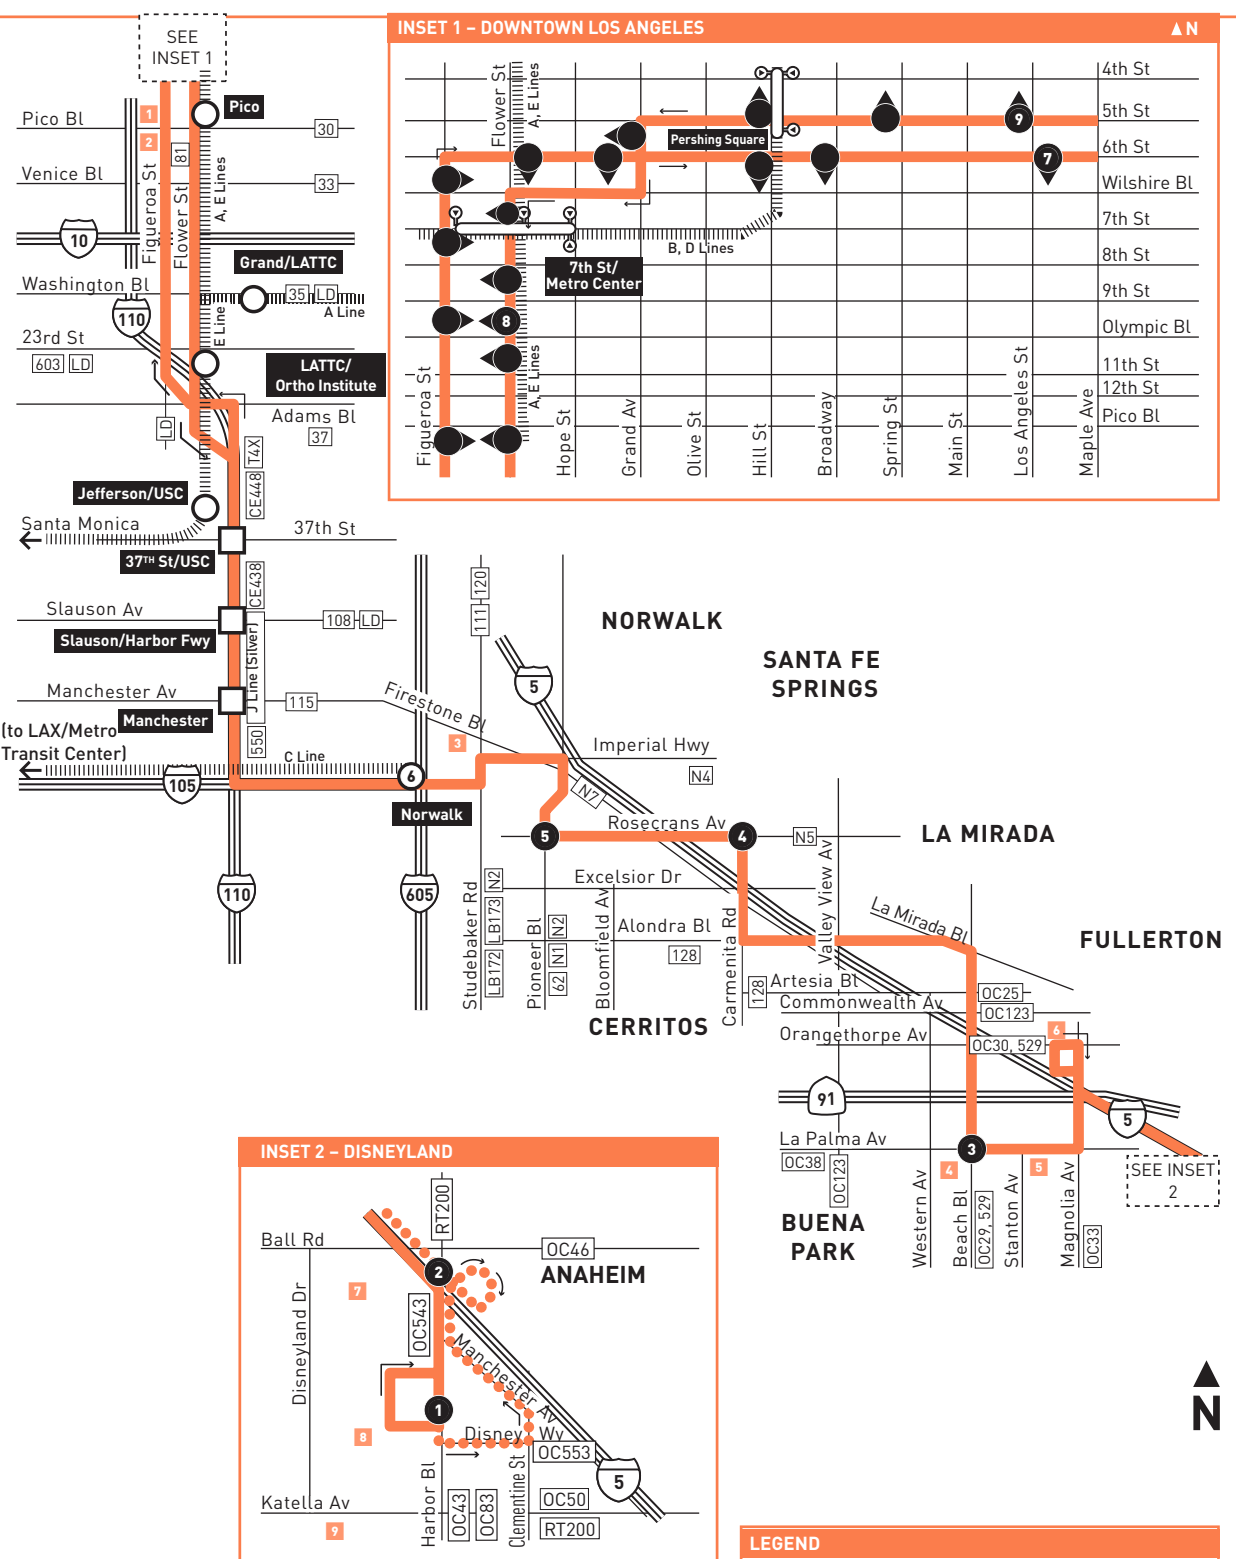

Sunday and Holidays

460

Southbound - Eastbound Al Sur - Al Este (Approximate Times / Tiempos Aproximados)

LOS ANGELES	NORWALK	BUENA PARK	ANAHEIM
9	8	6	5 4 3 1
5th & Los Angeles	Flower & Olympic	Norwalk Station	Rosecrans & Pioneer Rosecrans & Carmentia Knott's Berry Farm Disneyland
4:27A	4:35A	5:03A	5:14A
5:12	5:20	5:48	5:59
5:56	6:05	6:33	6:45
6:39	6:49	7:18	7:30
7:18	7:31	8:03	8:15
7:57	8:11	8:43	8:55
8:32	8:46	9:18	9:31
9:01	9:16	9:48	10:01
9:30	9:45	10:18	10:31
10:00	10:15	10:48	11:01
10:30	10:45	11:18	11:32
10:59	11:15	11:48	12:02P
11:29	11:45	12:18P	12:32
11:59	12:15P	12:48	1:02
12:29P	12:45	1:18	1:32
12:59	1:15	1:48	2:02
1:29	1:45	2:18	2:32
1:59	2:15	2:48	3:02
2:29	2:45	3:18	3:32
2:59	3:15	3:48	4:02
3:29	3:45	4:18	4:32
4:00	4:15	4:48	5:02
4:30	4:45	5:18	5:32
5:03	5:15	5:48	6:02
5:38	5:50	6:23	6:37
6:18	6:30	7:03	7:17
7:05	7:15	7:48	8:02
7:57	8:07	8:40	8:53
8:39	8:48	9:21	9:33
9:23	9:32	10:05	10:16
10:22	10:31	11:02	11:13
			5:21A
			6:06
			6:52
			7:37
			8:22
			9:03
			9:39
			10:09
			10:39
			11:09
			11:40
			12:10P
			12:40
			1:10
			1:40
			2:10
			2:40
			3:10
			3:40
			4:10
			4:40
			5:10
			5:40
			6:10
			6:45
			7:25
			8:10
			9:01
			9:40
			10:22
			11:19
			5:42A
			6:27
			7:14
			8:00
			8:47
			9:29
			10:05
			10:35
			11:05
			11:35
			12:06P
			12:36
			1:06
			1:36
			2:06
			2:36
			3:06
			3:36
			4:06
			4:36
			5:06
			5:36
			6:06
			6:36
			7:11
			7:51
			8:35
			9:25
			10:04
			10:44
			11:24
			12:04
			12:57
			1:27
			1:57
			2:27
			2:57
			3:27
			3:57
			4:27
			4:57
			5:27
			5:57
			6:27
			6:57
			7:32
			8:12
			8:55
			9:45
			10:24
			11:03
			11:59

ROUTE MAP

1. #### MAP NOTES
1. **Crypto.com Arena**
     Metro A, E, J Lines;
     Metro 28, 81, 460,
     CE 419, 423, 438, 448, 534; DASH F;
     FT Silver Streak; T4X
  2. **Los Angeles Convention Center**
     Metro A, E, J Lines;
     Metro 30, 81, 460, CE 419, 438, 448;
     DASH F;
  3. **Norwalk C Line Station**
     Metro 111, 115, 120, 125, 460, 577;
     N 2, 4, 5, 7; LB 172, 173
  4. **Knott's Berry Farm**
     Metro 460; OC 29, 38, 529
  5. **Buena Park Mall**
     Metro 460; OC 38
  6. **Fullerton Park & Ride Lot**
     Metro 460; OC 25, 26, 30, 33, 35, 529
  7. **Disneyland**
     Metro 460; OC 43, 50, 83, 543, 553;
     RT 200
  8. **Disneyland Shuttle Entrance**
     Metro 460; OC 43, 83, 543; RT 200
  9. **Anaheim Convention Center**

1. #### LEGEND
2. Line 460 Route
   - # Timepoint
   - Busway Station
   - Metro Rail
   - Metro Rail Station
   - Metro Rail Station and Timepoint
   - N Norwalk Transit
   - FT Foothill Transit
   - OC Orange County Bus
   - LB Long Beach Transit
   - LD LADOT DASH
   - CE LADOT Commuter Express
   - T Torrance Transit
   - RT Riverside Transit
3. #### INSET 1 - DOWNTOWN LOS ANGELES
4. Local Stop
   - Local Stop - Single Direction Only
   - Metro Rail Station
   - Metro Rail Station Entrance
5. #### INSET 2 - DISNEYLAND
6. Northbound Route
   - Southbound Route

Connect to Metro Security 24/7.

Call: 888.950.7233
Text: 213.788.2777
App: LA Metro Transit Watch
Call 911 for emergencies.