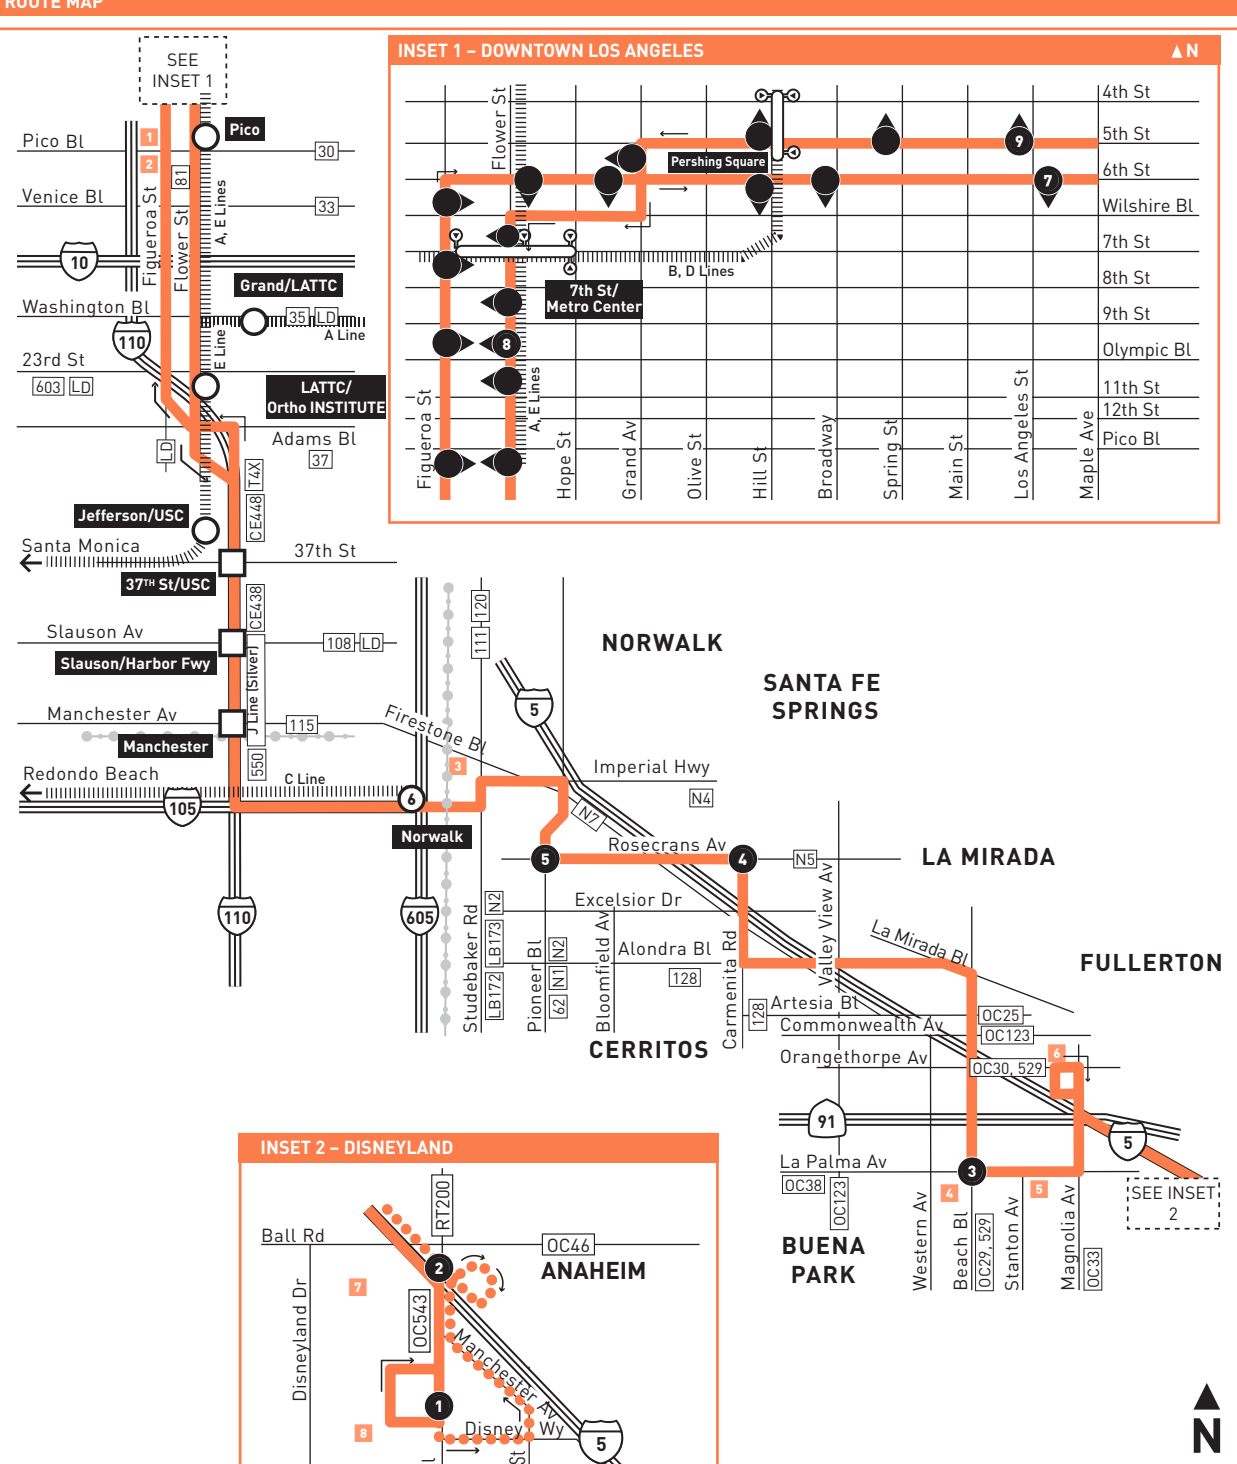

Passenger Restrictions

SOUTHBOUND	From 5th & Los Angeles to and including Flower & Adams, passengers may board only. From 37th St/USC Station to southeast terminals, passengers may board and alight at all designated stops.
NORTHBOUND	From Disneyland to 37th St/USC Station, passengers may board and alight at all designated stops. From HOV roadway & Adams (at Flower) to 6th & Los Angeles inclusive, passengers will be <i>discharged only</i> .

ROUTE MAP

- MAP NOTES**
- 1 Crypto.com Arena**
A, E, J Lines;
Metro 28, 81, 460,
CE 419, 423, 438, 448, 534; DASH F;
FT Foothill Streak; T4X
 - 2 Los Angeles Convention Center**
A, E, J Lines;
Metro 30, 81, 460, CE 419, 438, 448;
DASH F;
 - 3 Norwalk C Line Station**
Metro 111, 115, 120, 125, 460, 577;
N 2, 4, 5, 7; LB 172, 173
 - 4 Knott's Berry Farm**
Metro 460; OC 29, 38, 529
 - 5 Buena Park Mall**
Metro 460; OC 38
 - 6 Fullerton Park & Ride Lot**
Metro 460; OC 25, 26, 30, 33, 35, 529
 - 7 Disneyland**
Metro 460; OC 43, 50, 83, 543; ART;
RT 200
 - 8 Disneyland Shuttle Entrance**
Metro 460; OC 43, 83, 543; ART; RT
200
 - 9 Anaheim Convention Center**