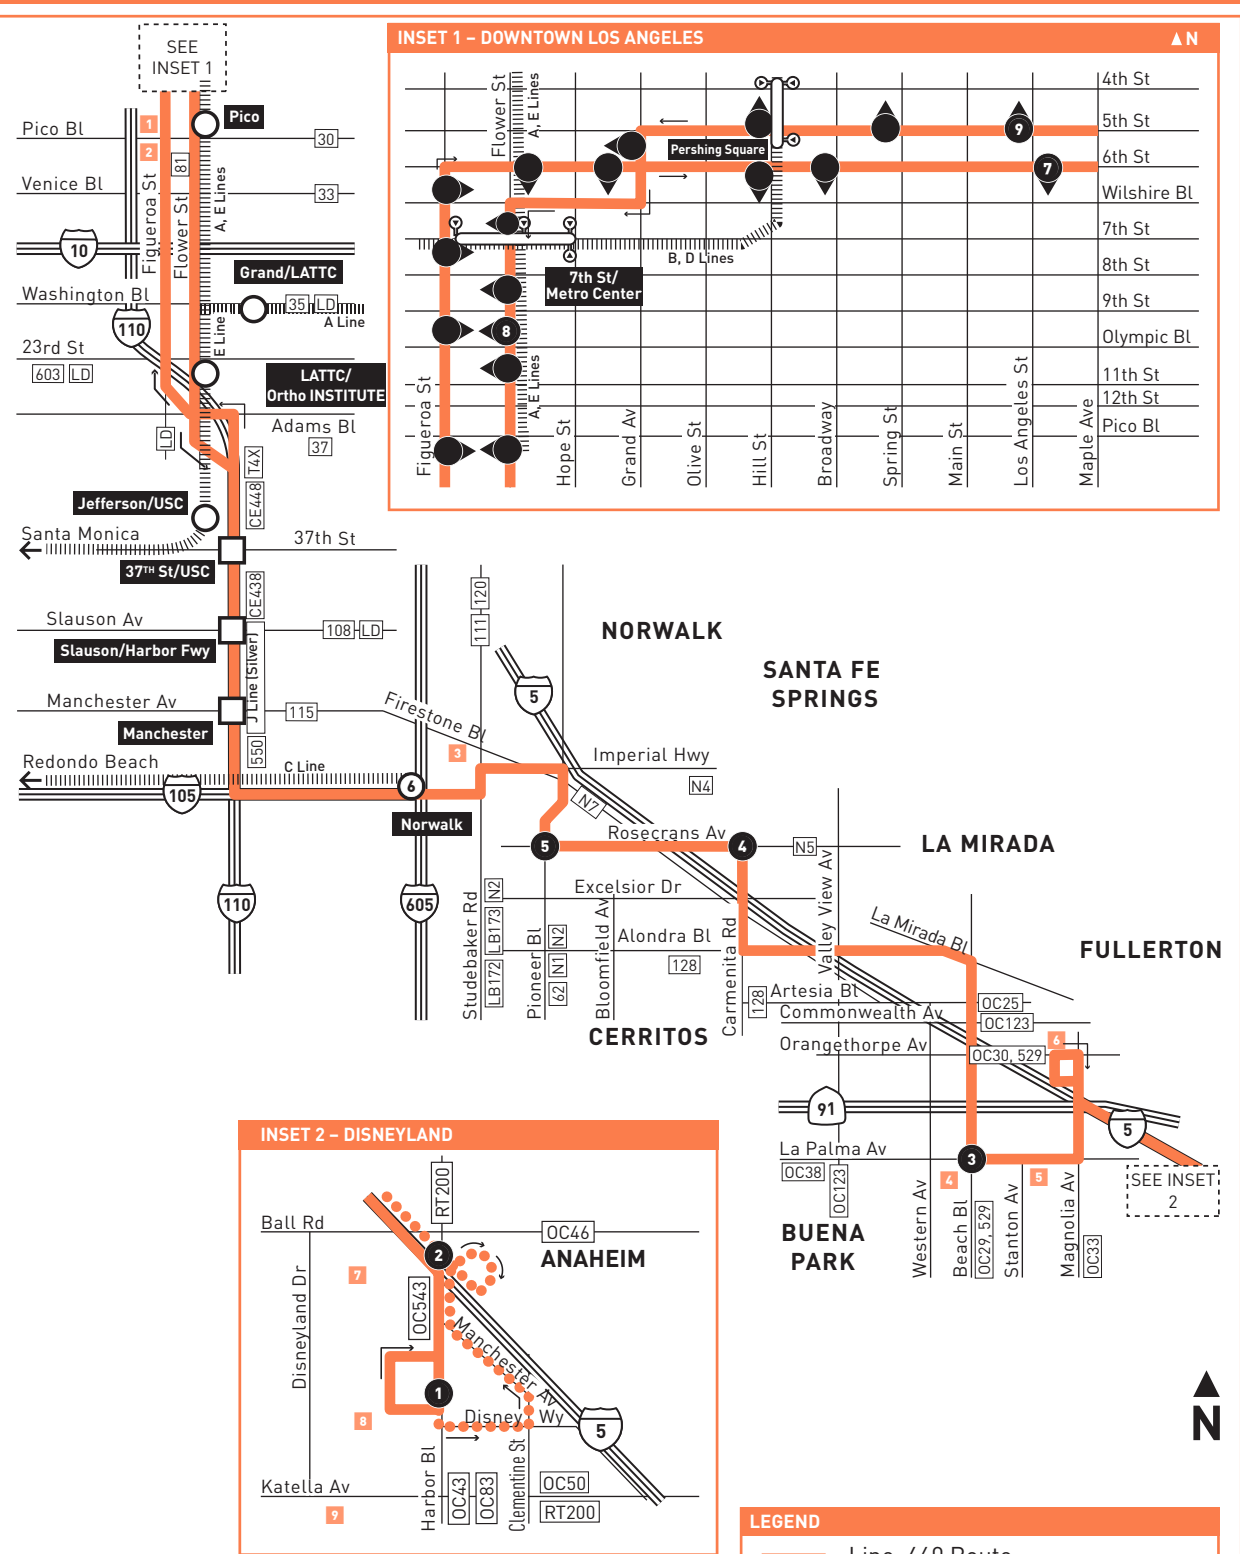

ROUTE MAP

- MAP NOTES**
- 1 Crypto.com Arena**
Metro A, E, J Lines;
Metro 28, 81, 460,
CE 419, 423, 438, 448, 534; DASH F;
FT Silver Streak; T4X
 - 2 Los Angeles Convention Center**
Metro A, E, J Lines;
Metro 30, 81, 460, CE 419, 438, 448;
DASH F;
 - 3 Norwalk C Line Station**
Metro 111, 115, 120, 125, 460, 577;
N 2, 4, 5, 7; LB 172, 173
 - 4 Knott's Berry Farm**
Metro 460; OC 29, 38, 529
 - 5 Buena Park Mall**
Metro 460; OC 38
 - 6 Fullerton Park & Ride Lot**
Metro 460; OC 25, 26, 30, 33, 35, 529
 - 7 Disneyland**
Metro 460; OC 43, 50, 83, 543; ART;
RT 200
 - 8 Disneyland Shuttle Entrance**
Metro 460; OC 43, 83, 543; ART; RT
200
 - 9 Anaheim Convention Center**

- LEGEND**
- Line 460 Route
 - # Timepoint
 - Busway Station
 - ▬ Metro Rail
 - Metro Rail Station
 - ⊕ Metro Rail Station and Timepoint
 - ART Anaheim Resort Transit
 - N Norwalk Transit
 - FT Foothill Transit
 - OC Orange County Bus
 - LB Long Beach Transit
 - LD LADOT DASH
 - CE LADOT Commuter Express
 - T Torrance Transit
 - RT Riverside Transit
- INSET 1 - DOWNTOWN LOS ANGELES**
- Local Stop
 - ▶ Local Stop - Single Direction Only
 - Metro Rail Station
 - ⊕ Metro Rail Station Entrance
- INSET 2 - DISNEYLAND**
- Northbound Route
 - Southbound Route