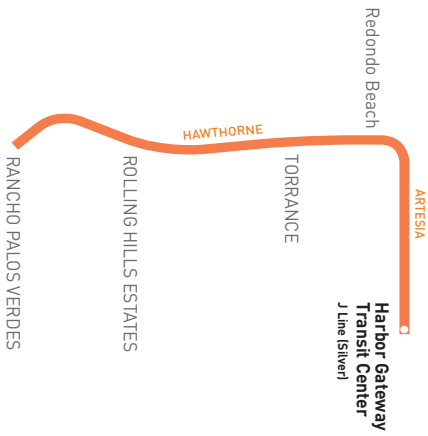

Southbound (Approximate Times)

HARBOR GATEWAY		TORRANCE	RANCHO PALOS VERDES	
5	4	3	1	
Harbor Gateway Transit Center	Hawthorne & Artesia	Hawthorne & Pacific Coast Hwy	Palos Verdes Dr. South & Seacove	
5:05A	5:18A	5:31A	5:50A	
5:55	6:09	6:22	6:41	
6:35	6:50	7:04	7:25	
7:35	7:52	8:09	8:31	
8:35	8:52	9:10	9:32	
9:35	9:53	10:12	10:34	
10:35	10:54	11:15	11:37	
11:35	11:56	12:17P	12:39P	
12:35P	12:56P	1:17	1:39	
1:35	1:55	2:15	2:36	
2:35	2:55	3:13	3:34	
3:35	3:55	4:13	4:34	
4:35	4:54	5:12	5:33	
5:35	5:54	6:12	6:33	
6:35	6:54	7:10	7:29	
7:35	7:52	8:06	8:25	
8:35	8:51	9:05	9:24	

Need to know on the go?

Download *Transit* app for trip plans, service alerts, maps and more.

Need information?

Transit Information: 323.466.3876
Customer Relations: 213.922.6235
In an Emergency: 1.888.950.7233 or 911

And for all you need to know, visit metro.net.

metro.net
323.60.METRO
Wheelchair Hotline
800.621.7828

Travel Info
511
California Relay Service
711

Effective Dec 11 2022

344

Metro Limited

Northbound to Harbor Gateway
Southbound to Palos Verdes
via Hawthorne Blvd

Subject to change without notice
Sujeto a cambios sin previo aviso