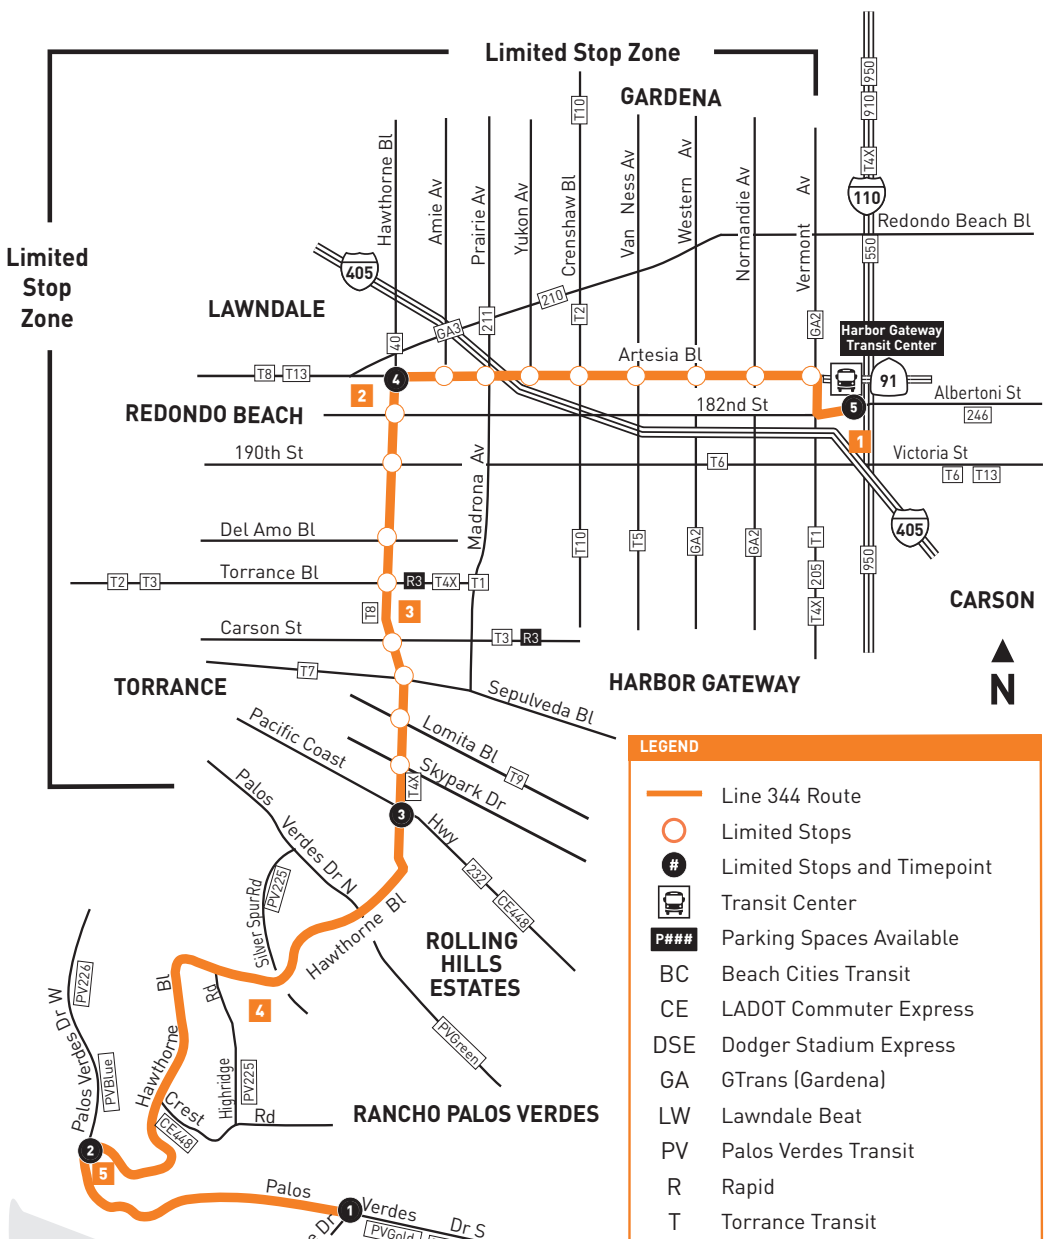

Southbound (Approximate Times)

Northbound (Approximate Times)					Southbound (Approximate Times)				
RANCHO PALOS VERDES	TORRANCE			HARBOR GATEWAY	HARBOR GATEWAY	TORRANCE	TORRANCE		RANCHO PALOS VERDES
1	2	2	3	4	5	5	4	3	1
Palos Verdes Dr. South & Seacove	Palos Verdes Dr. West & Hawthorne (Arrive)	Palos Verdes Dr. West & Hawthorne (Leave)	Hawthorne & Pacific Coast Hwy	Artesia & Hawthorne	Harbor Gateway Transit Center	Harbor Gateway Transit Center	Hawthorne & Artesia	Hawthorne & Pacific Coast Hwy	Palos Verdes Dr. South & Seacove
5:50A	5:54A	6:08A	6:26A	6:40A	6:53A	5:05A	5:18A	5:31A	5:50A
6:43	6:47	7:07	7:26	7:40	7:53	5:55	6:10	6:23	6:43
7:24	7:28	8:06	8:25	8:40	8:53	6:35	6:50	7:04	7:24
8:25	8:29	9:06	9:25	9:40	9:53	7:35	7:51	8:05	8:25
9:28	9:32	10:04	10:24	10:40	10:53	8:35	8:52	9:07	9:28
10:28	10:33	11:02	11:22	11:39	11:53	9:35	9:52	10:07	10:28
11:31	11:36	11:59	12:20P	12:39P	12:53P	10:35	10:54	11:10	11:31
12:33P	12:38P	12:58P	1:19	1:39	1:53	11:35	11:55	12:12P	12:33P
1:34	1:39	1:58	2:19	2:39	2:53	12:35P	12:55P	1:13	1:34
2:34	2:39	2:58	3:19	3:39	3:53	1:35	1:55	2:13	2:34
3:34	3:39	3:58	4:19	4:39	4:53	2:35	2:55	3:13	3:34
4:32	4:37	4:58	5:19	5:39	5:53	3:35	3:54	4:11	4:32
5:31	5:36	6:01	6:21	6:39	6:53	4:35	4:54	5:10	5:31
6:31	6:35	6:52	7:12	7:30	7:43	5:35	5:54	6:10	6:31
7:26	7:30	7:43	8:02	8:19	8:32	6:35	6:52	7:06	7:26
8:24	8:28	8:39	8:57	9:13	9:26	7:35	7:51	8:05	8:24
9:24	9:28	—	—	—	—	8:35	8:51	9:05	9:24

ROUTE MAP

MAP NOTES

1. **Harbor Gateway Transit Center** P900
   Metro J Line, 205, 246, 344, 550 ; LA Galaxy Shuttle; DSE; GA2; T1, T4X, T6, T13
2. **South Bay Galleria**
   Metro 40, 210, 211, 344; BC102; GA3; LW; T2, T8
3. **Del Amo Fashion Center**
   Metro 344; T1, T2, T3, T4X, T6, T7, T8, T9, R3
4. **Peninsula Center**
   Metro 344; PV Blue, PV Green, PV Silver, PV White, PV 225
5. **Golden Cove Center**
   Metro 344; PV Blue, PV Orange, PV Gold, PV 226
6. **Terranea Resort**
   Metro 344; PV Gold, PV Orange