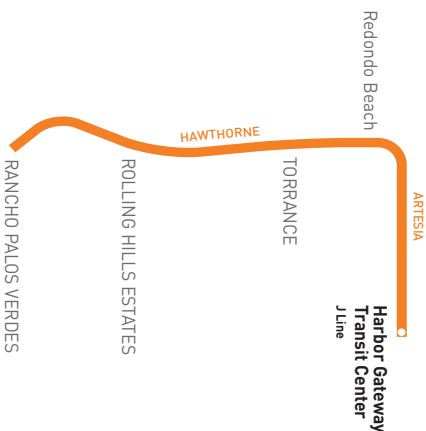

Southbound (Approximate Times)

RANCHO PALOS VERDES			TORRANCE		HARBOR GATEWAY
5	4	3	1		
Harbor Gateway Transit Center	Hawthorne & Artesia	Hawthorne & Pacific Coast Hwy	Palos Verdes Dr. South & Seacove		
5:05A	5:18A	5:31A	5:50A		
5:55	6:09	6:22	6:41		
6:35	6:50	7:04	7:25		
7:35	7:52	8:09	8:31		
8:35	8:52	9:10	9:32		
9:35	9:53	10:12	10:34		
10:35	10:54	11:15	11:37		
11:35	11:56	12:17P	12:39P		
12:35P	12:56P	1:17	1:39		
1:35	1:55	2:15	2:36		
2:35	2:55	3:13	3:34		
3:35	3:55	4:13	4:34		
4:35	4:54	5:12	5:33		
5:35	5:54	6:12	6:33		
6:35	6:54	7:10	7:29		
7:35	7:52	8:06	8:25		
8:35	8:51	9:05	9:24		

Sunday & Holiday Schedules

Sunday and Holiday Schedule in effect on New Year's Day, Memorial Day, Independence Day, Labor Day, Thanksgiving Day and Christmas Day.

Horarios de domingo y días feriados

Horarios de domingo y días feriados en efecto para año nuevo, día conmemorativo, cuatro de julio, día del trabajo, día de acción de gracias, y Navidad.

Special Notes

Limited Stop Zone along Artesia Bl. and along Hawthorne Bl. north of PCH — see map

Avisos especiales

Zona de paradas limitadas a lo largo de Artesia Bl. y Hawthorne Bl. al norte de PCH — ver mapa

Metro

metro.net
323.60.METRO
Wheelchair Hotline
800.621.7828
SFV
511
California Relay Service
711

Effective Dec 10 2023
344
Metro Local
Northbound to Harbor Gateway
Southbound to Palos Verdes
Via Hawthorne Bl