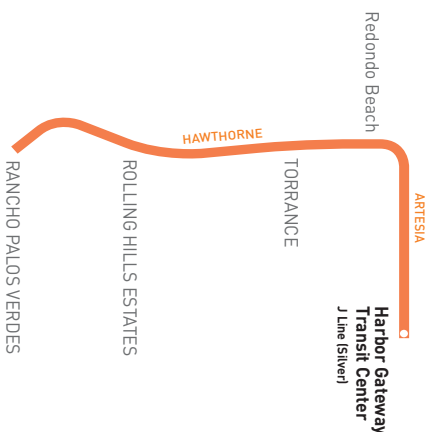

1 metro.net 323.50.METRO
Wheelchair Hotline 800.621.7828
511 Travel Info 511
California Relay Service 711

Metro Limited
344
Northbound to Harbor Gateway
Southbound to Palos Verdes
via Hawthorne Blvd

Effective Jun 26 2022